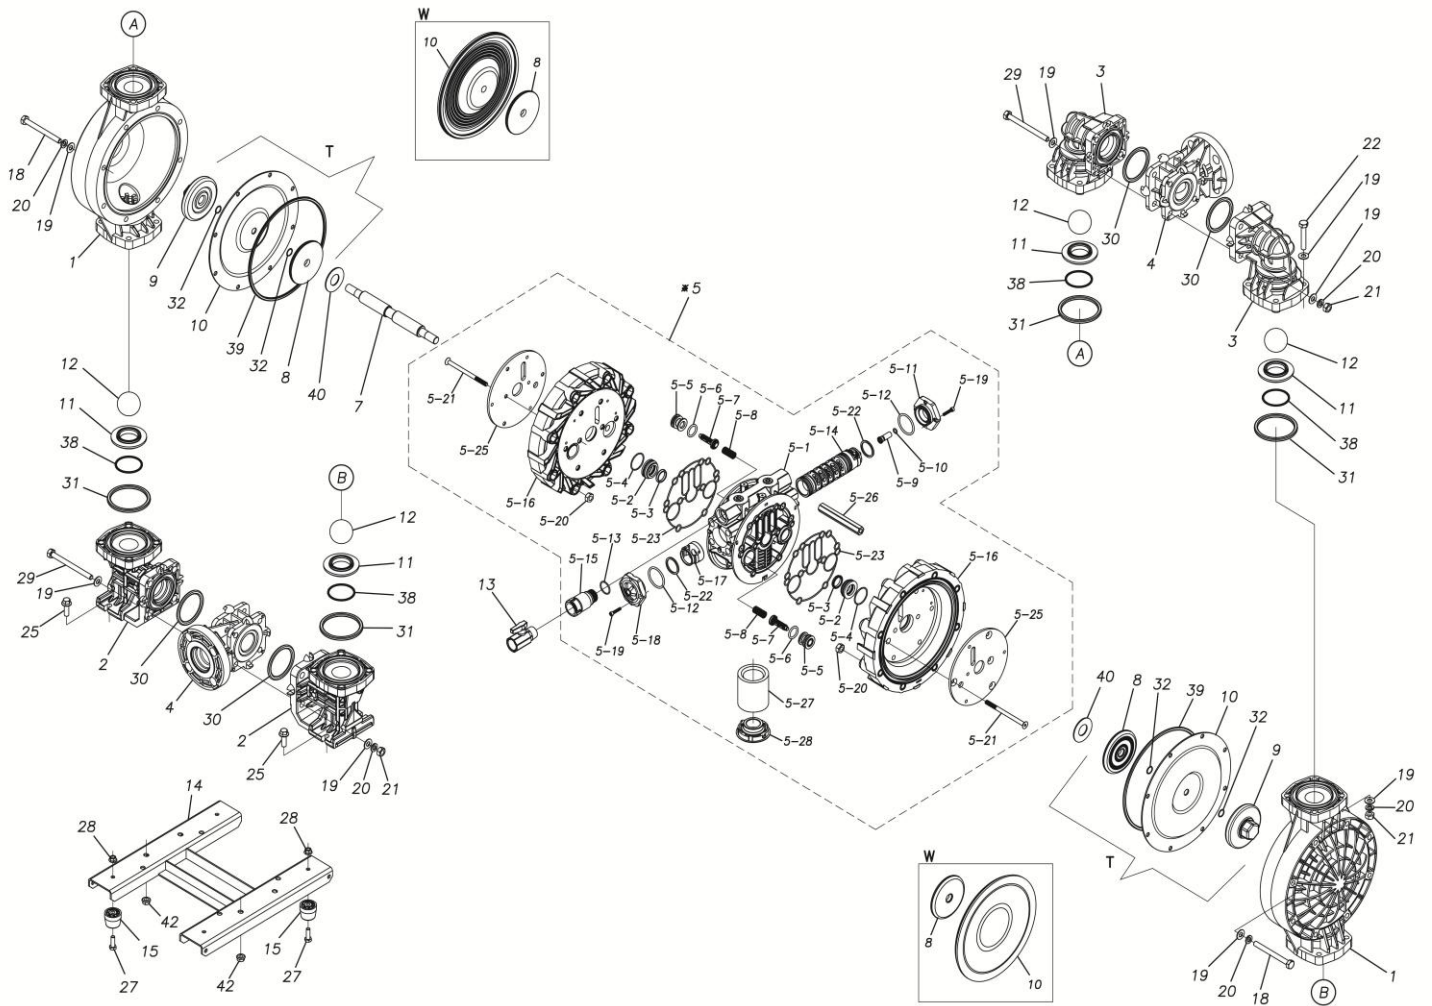

TC-X

Exploded View Drawing and Parts List

Model: **TC-X400VWA-P**

Model Number: **1L00651MN**

The part list and exploded view drawing as attached below indicate the full list of parts for the above mentioned pump model.

Please contact your Pump Distributor directly for more information.

■ Parts List

TC-X400VWA-P

1L00651MN

Ref.No.	Parts No.	Description	Parts Component	Remark
1	1L20015KM	OUT CHAMBER	2	
2	1L20074KM	IN MANIFOLD	2	
3	1L20017KM	OUT MANIFOLD	2	
4	1L20018KN	CENTER MANIFOLD	2	
5	1L10040MN	BODY ASSEMBLY	1	