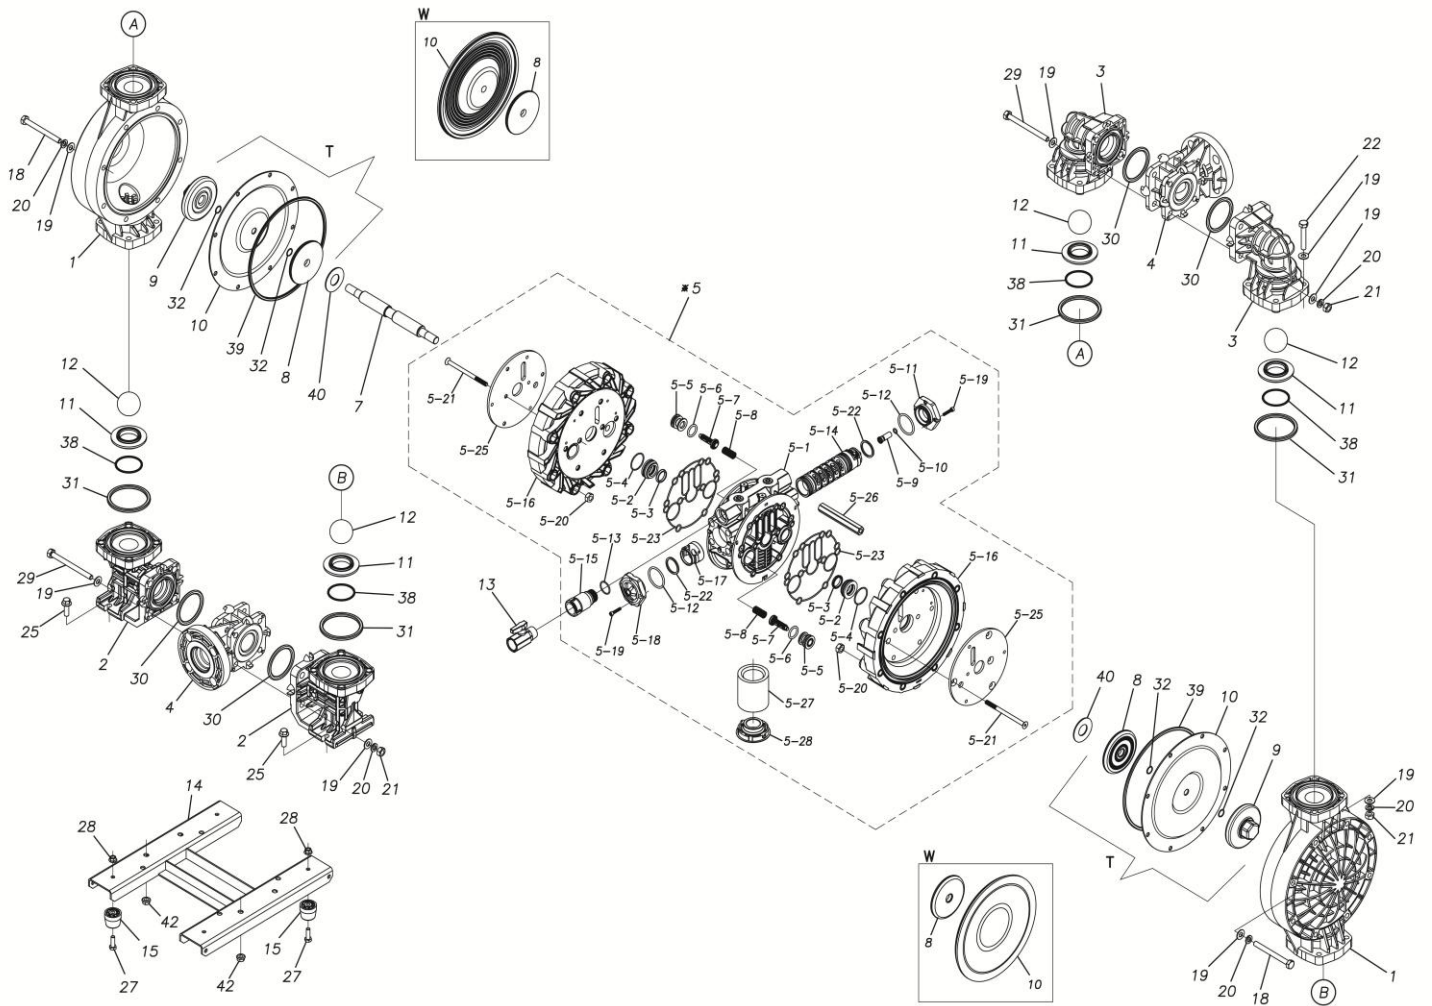

## Exploded View Drawing and Parts List

Model: **TC-X400VTA-P**

Model Number: **1L00648MN**

The part list and exploded view drawing as attached below indicate the full list of parts for the above mentioned pump model.

Please contact your Pump Distributor directly for more information.

■ Parts List

TC-X400VTA-P

1L00648MN

Ref.No.	Parts No.	Description	Parts Component	Remark
1	1L20015KM	OUT CHAMBER	2	
2	1L20074KM	IN MANIFOLD	2	
3	1L20017KM	OUT MANIFOLD	2	
4	1L20018KN	CENTER MANIFOLD	2	
5	1L10040MN	BODY ASSEMBLY	1	