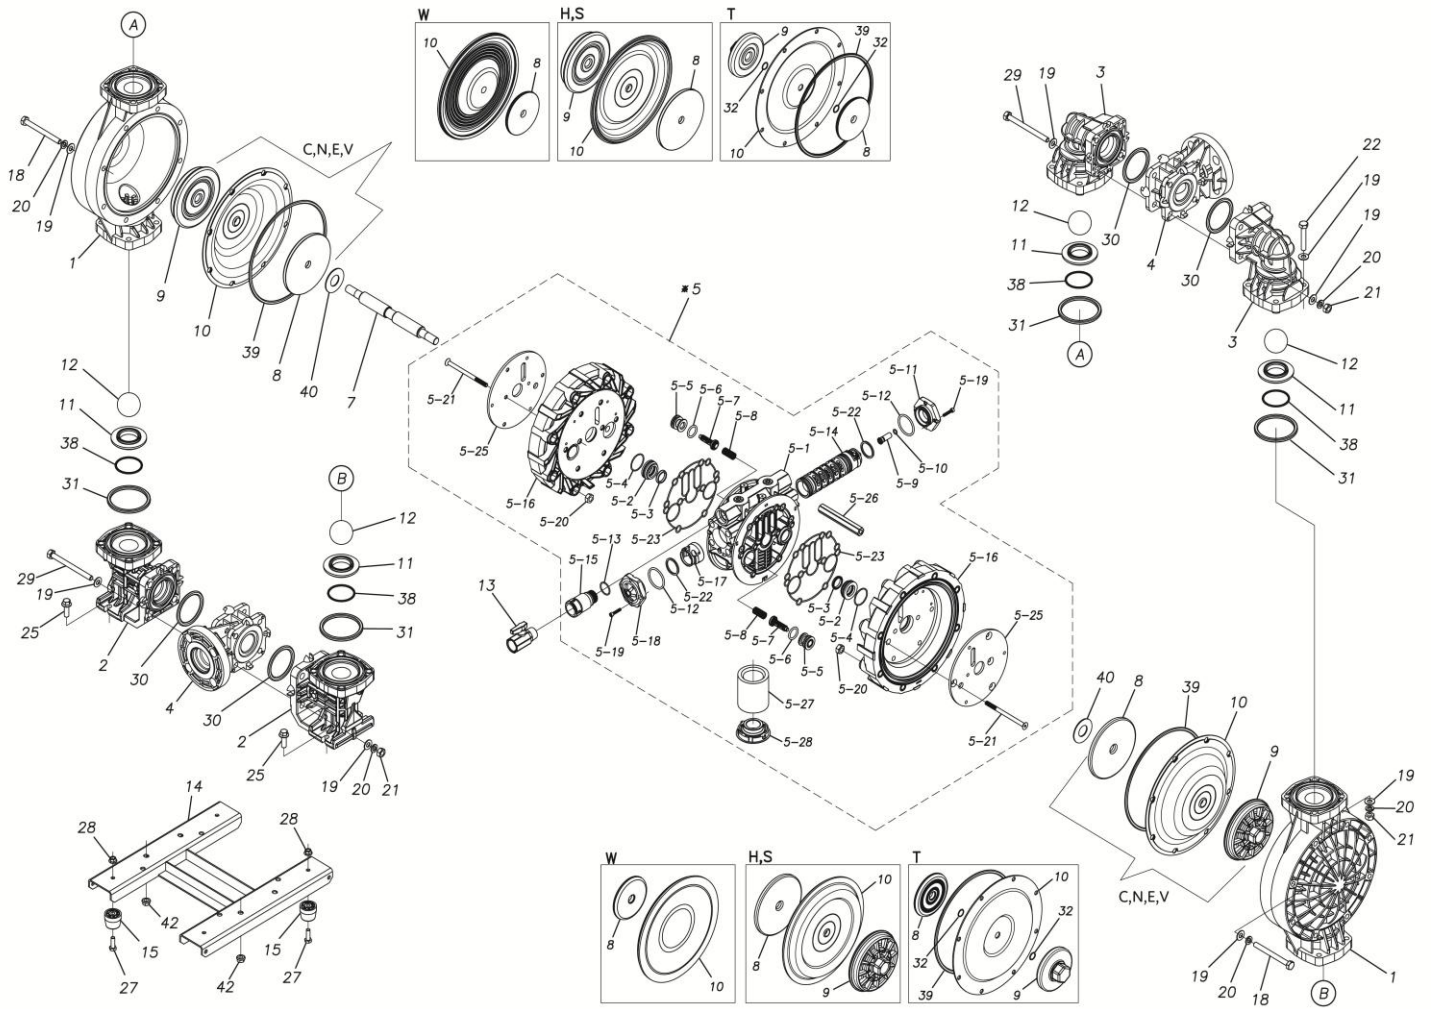

## Exploded View Drawing and Parts List

Model: **TC-X400GTA-P**

Model Number: **1L00642MN**

The part list and exploded view drawing as attached below indicate the full list of parts for the above mentioned pump model.

Please contact your Pump Distributor directly for more information.

■ Parts List

TC-X400GTA-P

1L00642MN

Ref.No.	Parts No.	Description	Parts Component	Remark
1	1L20015PM	OUT CHAMBER	2	
2	1L20074PM	IN MANIFOLD	2	
3	1L20017PM	OUT MANIFOLD	2	
4	1L20018PN	CENTER MANIFOLD	2	
5	1L10040MN	BODY ASSEMBLY	1	