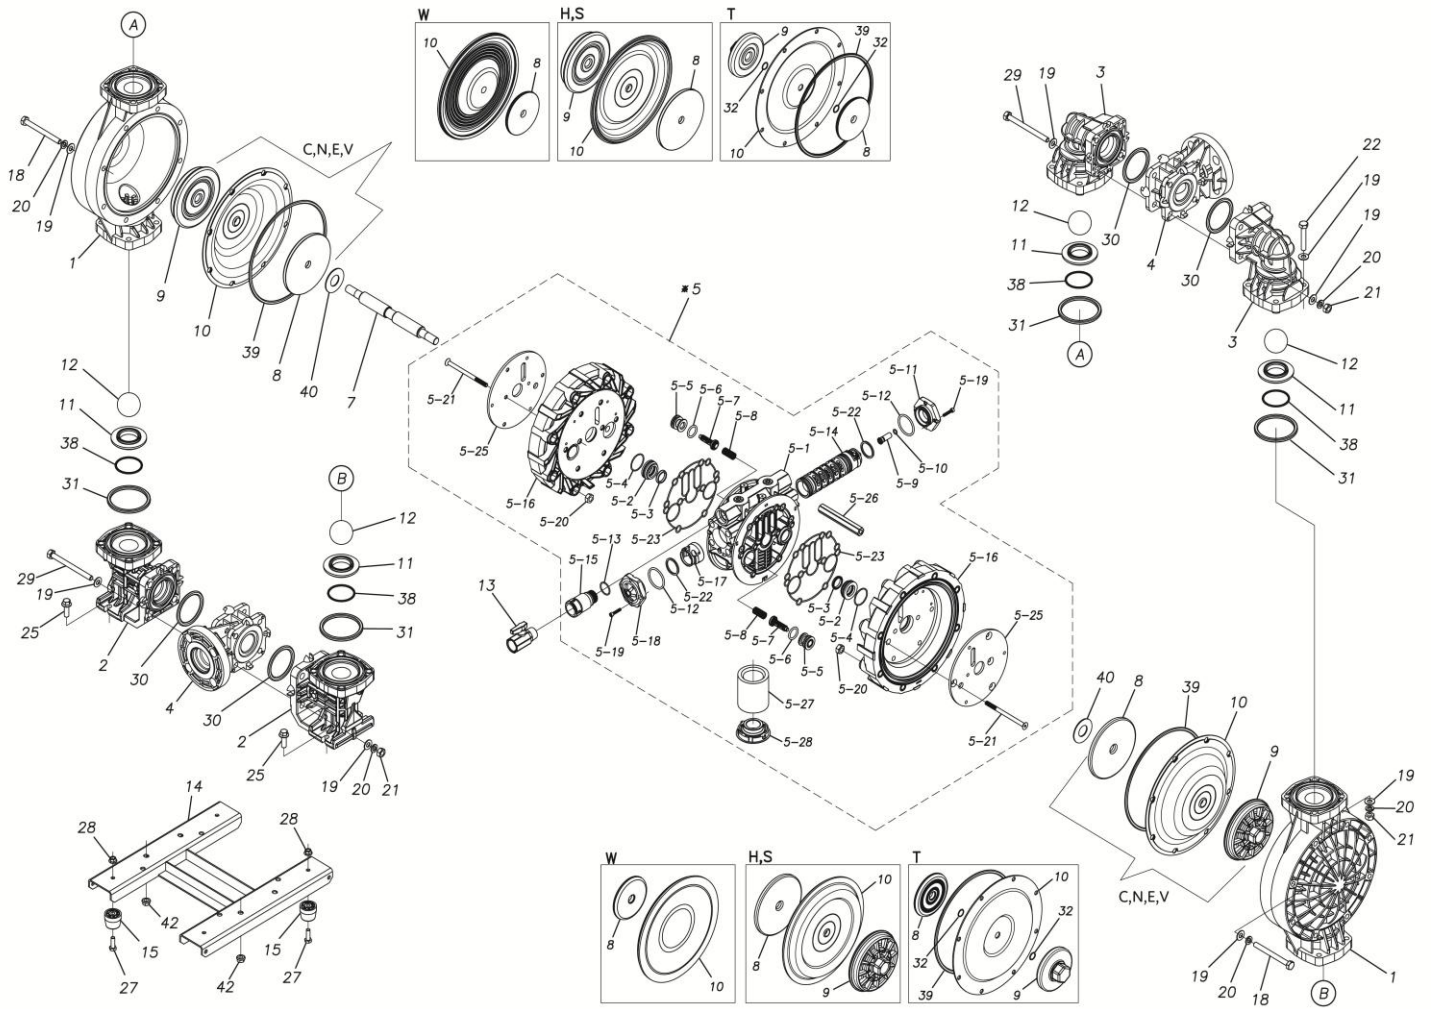

## Exploded View Drawing and Parts List

Model: **TC-X400GVA-P**

Model Number: **1L00641MN**

The part list and exploded view drawing as attached below indicate the full list of parts for the above mentioned pump model.

Please contact your Pump Distributor directly for more information.

■ Parts List

TC-X400GVA-P

1L00641MN

Ref.No.	Parts No.	Description	Parts Component	Remark
1	1L20015PM	OUT CHAMBER	2	
2	1L20074PM	IN MANIFOLD	2	
3	1L20017PM	OUT MANIFOLD	2	
4	1L20018PN	CENTER MANIFOLD	2	
5	1L10040MN	BODY ASSEMBLY	1	