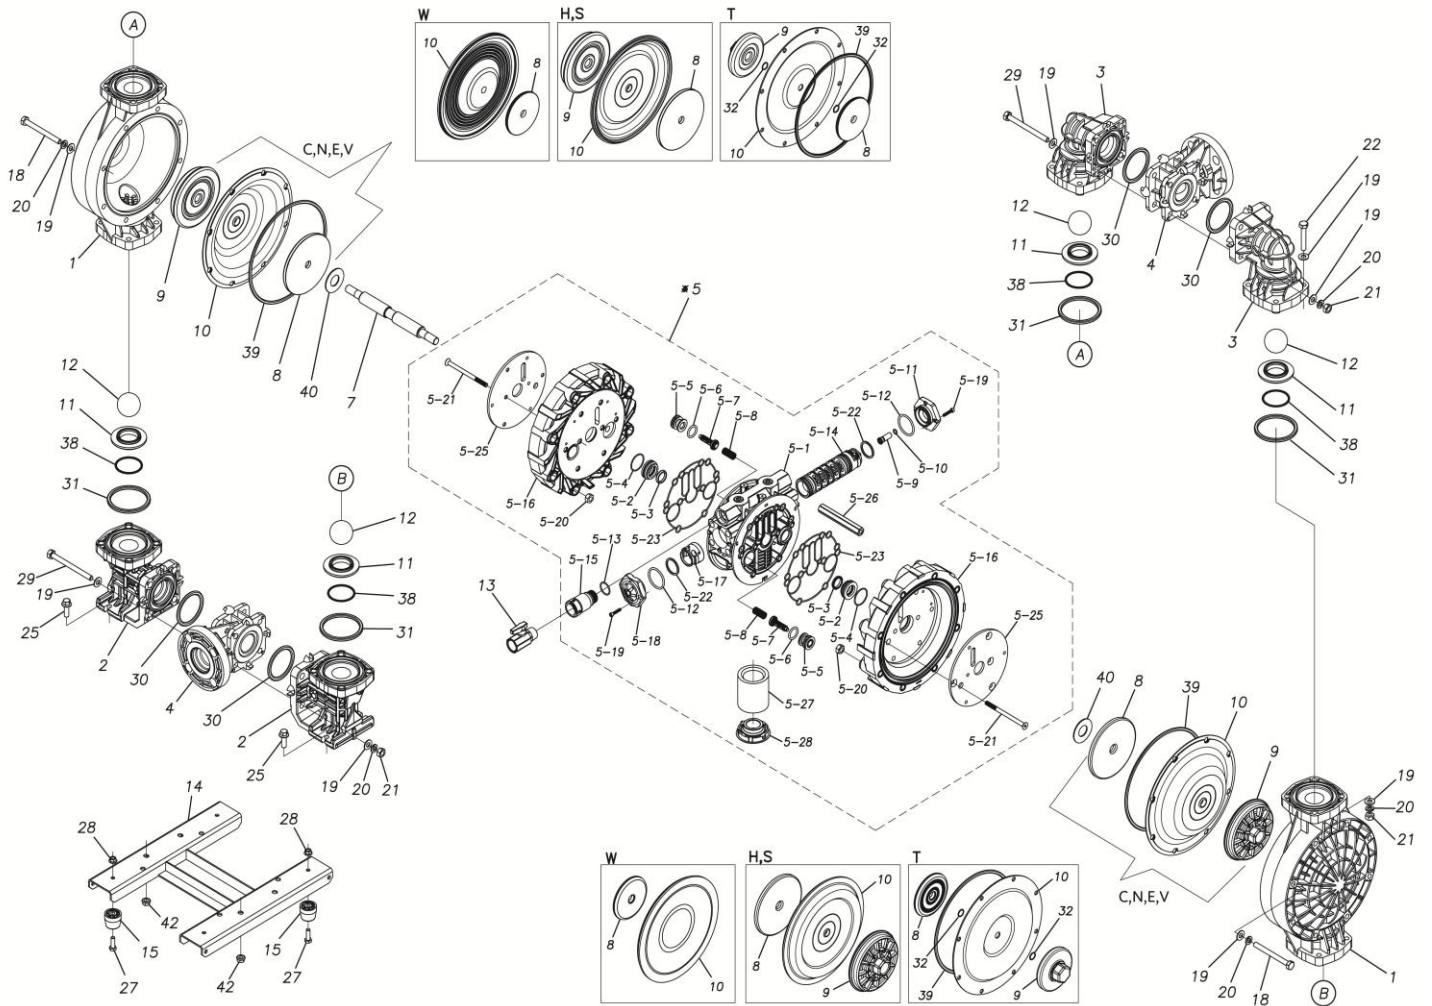

## Exploded View Drawing and Parts List

Model: **TC-X400GNA-P**

Model Number: **1L00639MN**

The part list and exploded view drawing as attached below indicate the full list of parts for the above mentioned pump model.

Please contact your Pump Distributor directly for more information.

■ Parts List

TC-X400GNA-P

1L00639MN

Ref.No.	Parts No.	Description	Parts Component	Remark
1	1L20015PM	OUT CHAMBER	2	
2	1L20074PM	IN MANIFOLD	2	
3	1L20017PM	OUT MANIFOLD	2	
4	1L20018PN	CENTER MANIFOLD	2	
5	1L10040MN	BODY ASSEMBLY	1	