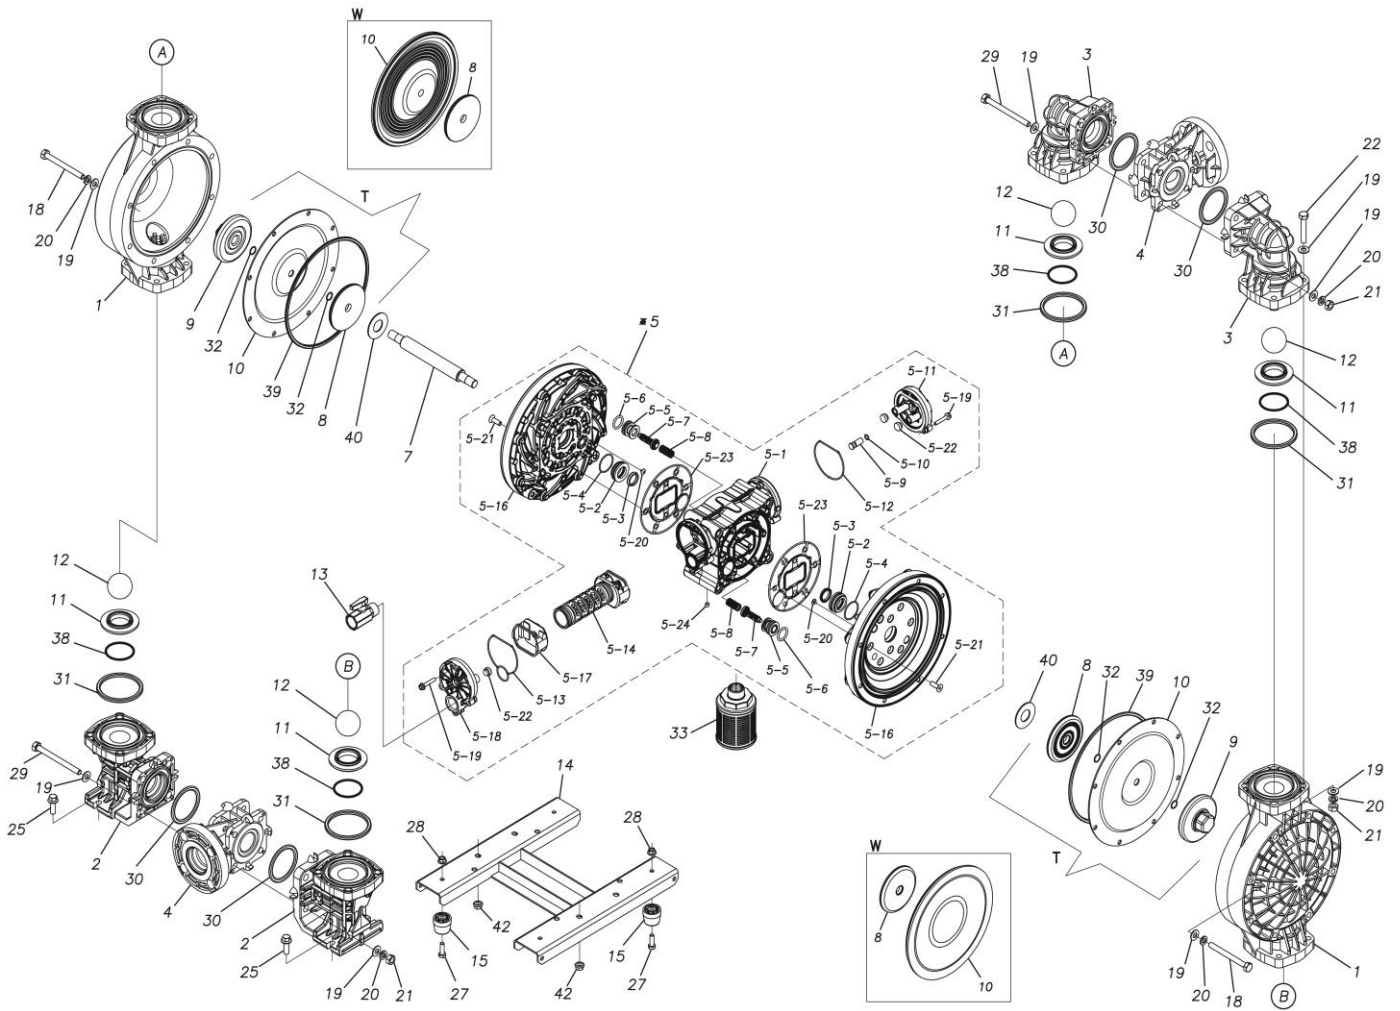

TC-X

Exploded View Drawing and Parts List

Model: **TC-X400VWA**

Model Number: **1L00628MN**

The part list and exploded view drawing as attached below indicate the full list of parts for the above mentioned pump model.

Please contact your Pump Distributor directly for more information.

■ Parts List

TC-X400VWA

1L00628MN

Ref.No.	Parts No.	Description	Parts Component	Remark
1	1L20015KM	OUT CHAMBER	2	
2	1L20074KM	IN MANIFOLD	2	
3	1L20017KM	OUT MANIFOLD	2	
4	1L20018KN	CENTER MANIFOLD	2	
5	1L10023MN	BODY ASSEMBLY	1	