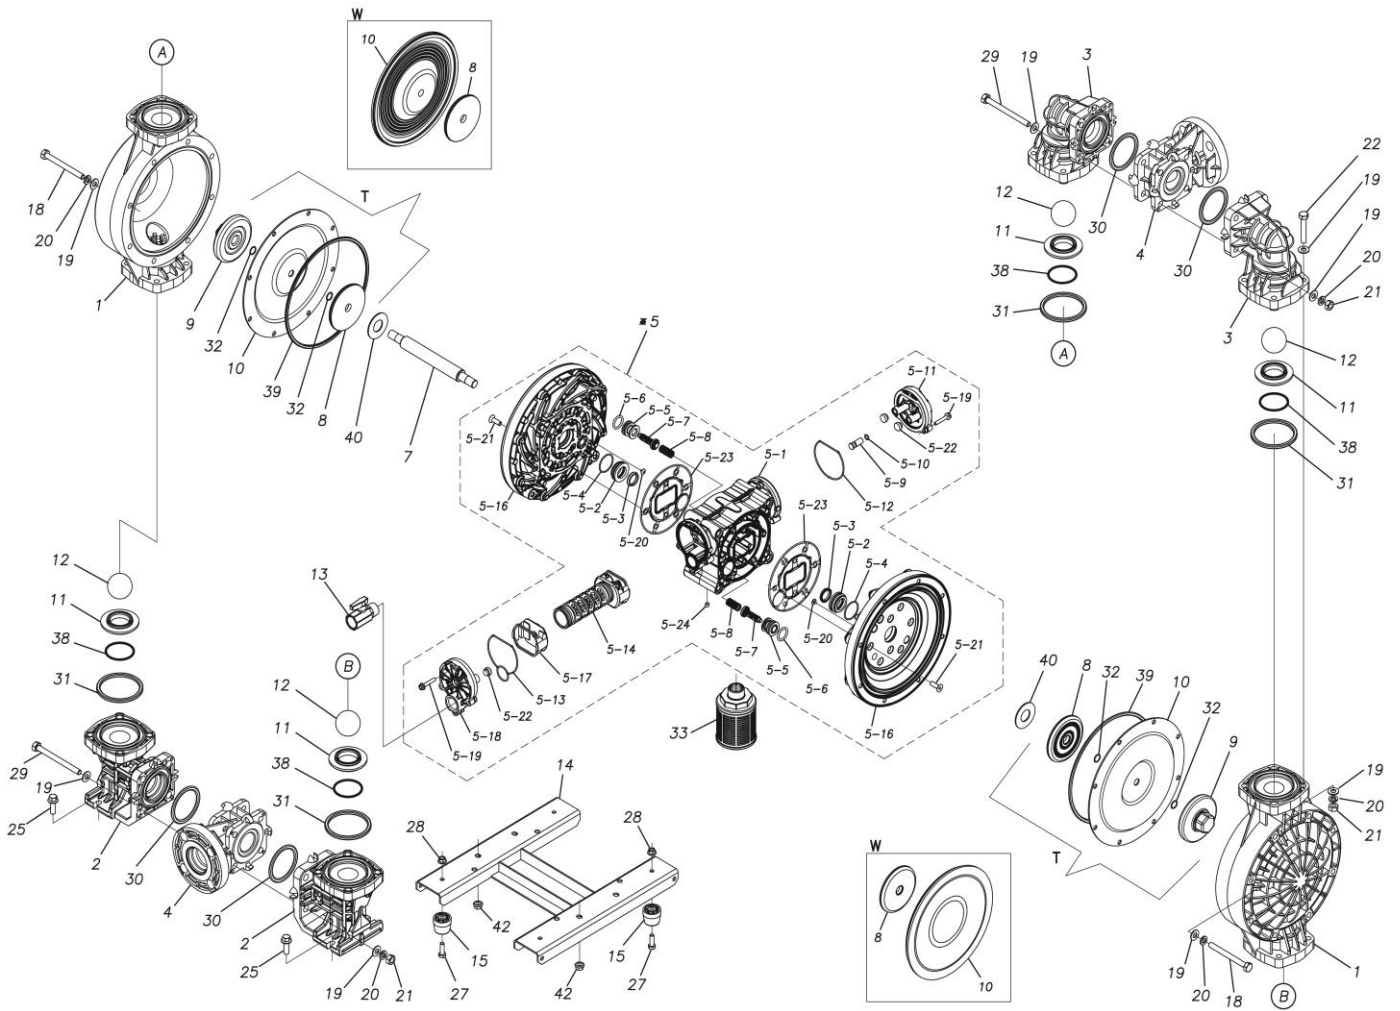

## Exploded View Drawing and Parts List

Model: **TC-X400VTA**

Model Number: **1L00625MN**

The part list and exploded view drawing as attached below indicate the full list of parts for the above mentioned pump model.

Please contact your Pump Distributor directly for more information.

■ Parts List

TC-X400VTA

1L00625MN

Ref.No.	Parts No.	Description	Parts Component	Remark
1	1L20015KM	OUT CHAMBER	2	
2	1L20074KM	IN MANIFOLD	2	
3	1L20017KM	OUT MANIFOLD	2	
4	1L20018KN	CENTER MANIFOLD	2	
5	1L10023MN	BODY ASSEMBLY	1	