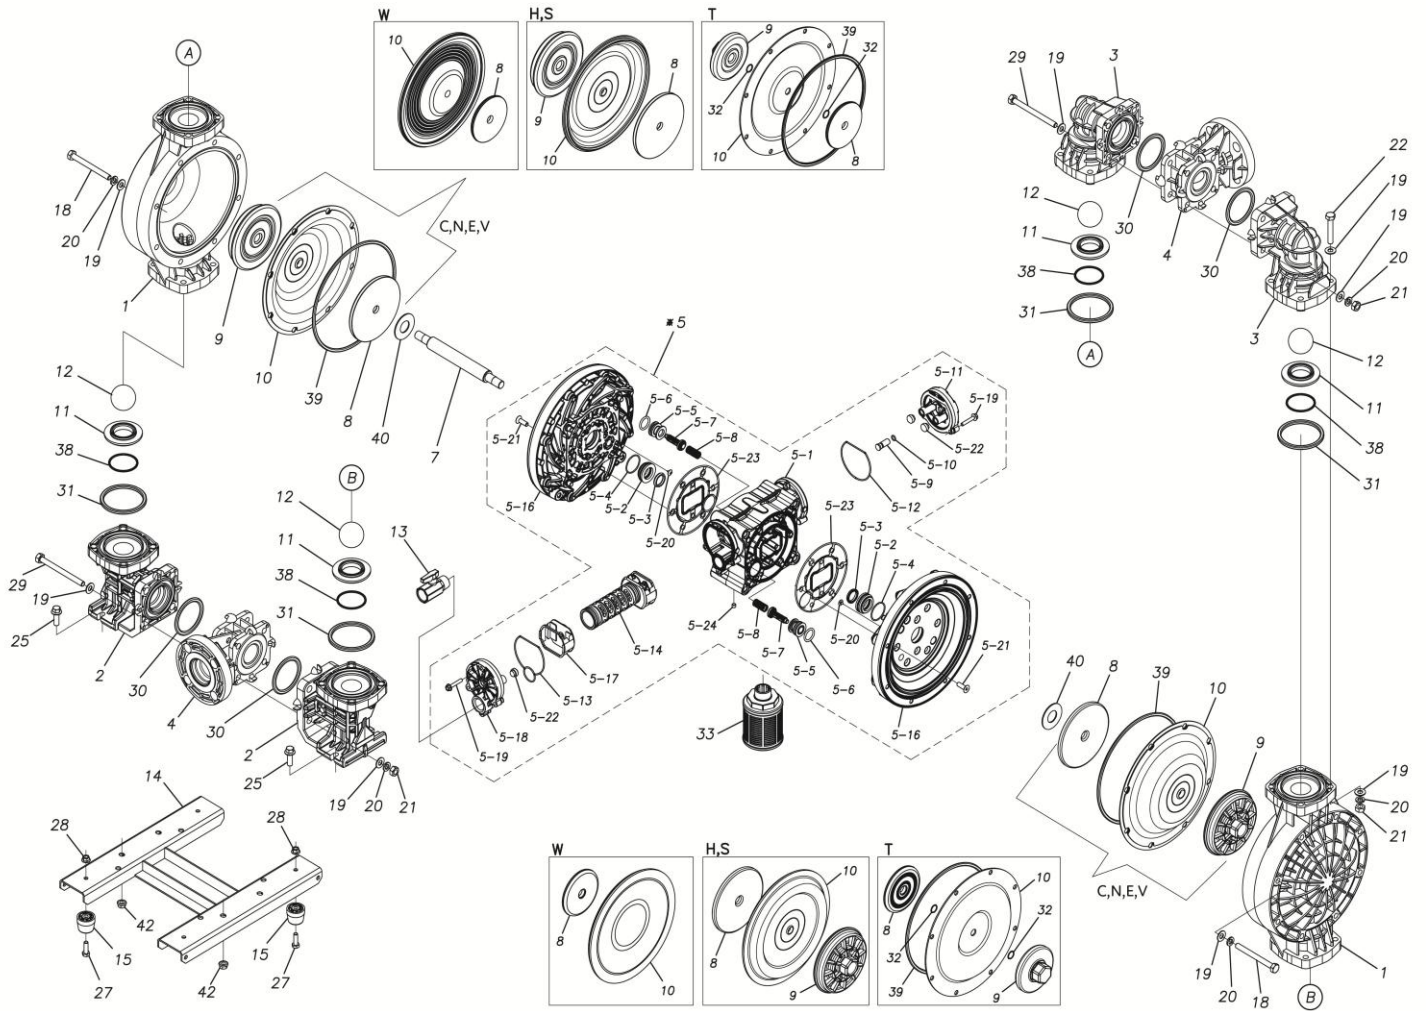

TC-X

Exploded View Drawing and Parts List

Model: **TC-X400GWA**

Model Number: **1L00606MN**

The part list and exploded view drawing as attached below indicate the full list of parts for the above mentioned pump model.

Please contact your Pump Distributor directly for more information.

■ Parts List

TC-X400GWA

1L00606MN

Ref.No.	Parts No.	Description	Parts Component	Remark
1	1L20015PM	OUT CHAMBER	2	
2	1L20074PM	IN MANIFOLD	2	
3	1L20017PM	OUT MANIFOLD	2	
4	1L20018PN	CENTER MANIFOLD	2	
5	1L10023MN	BODY ASSEMBLY	1	