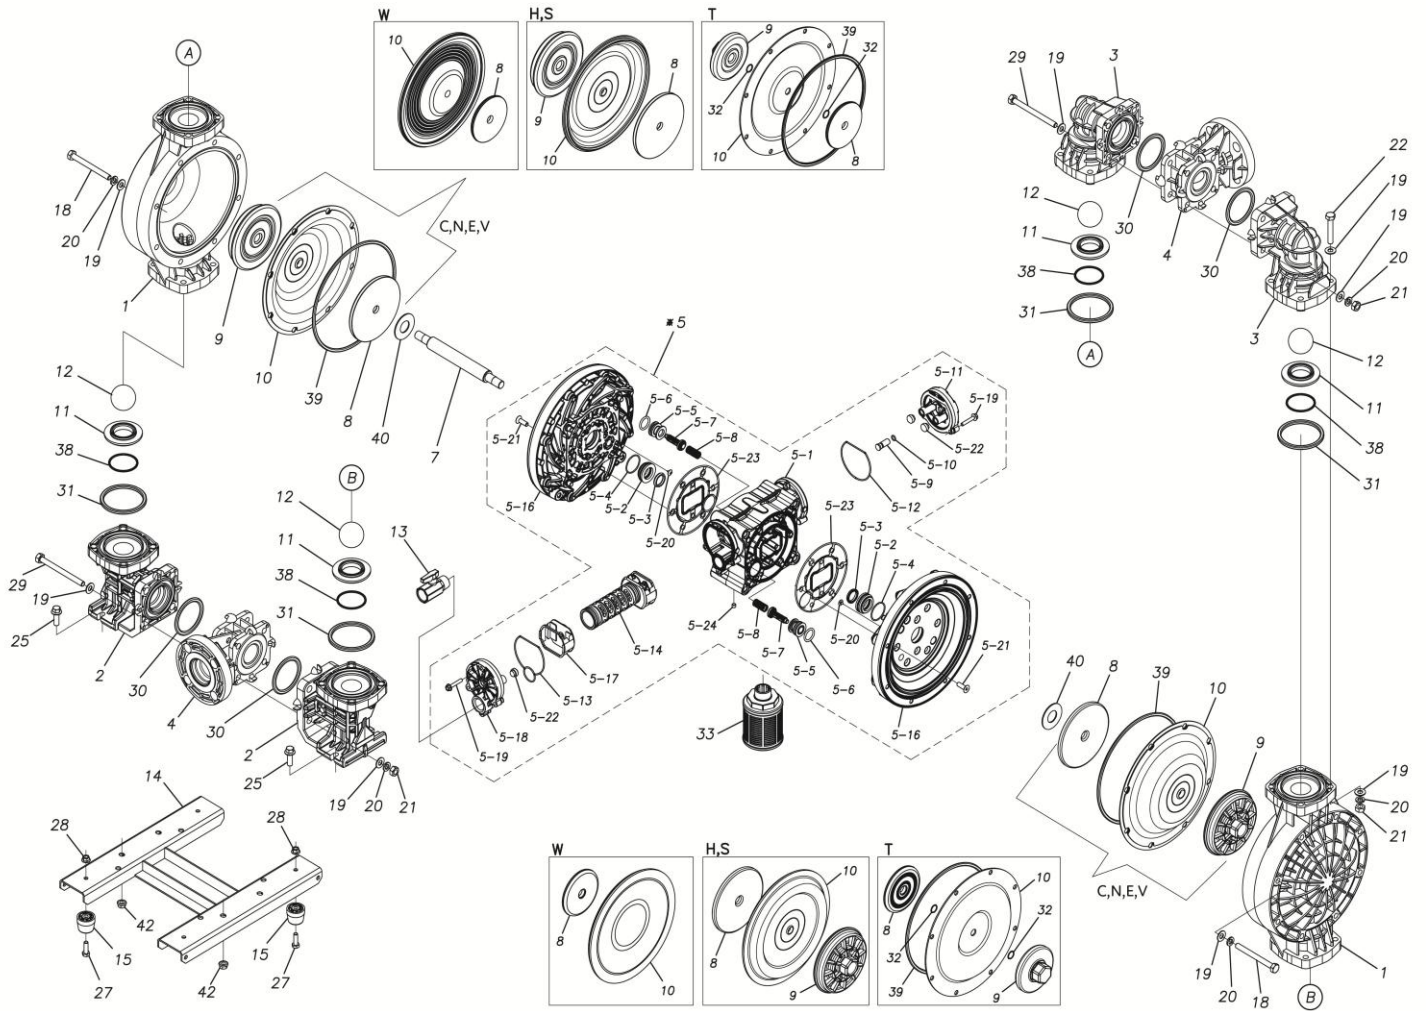

TC-X

Exploded View Drawing and Parts List

Model: **TC-X400GSA**

Model Number: **1L00605MN**

The part list and exploded view drawing as attached below indicate the full list of parts for the above mentioned pump model.

Please contact your Pump Distributor directly for more information.

■ Parts List

TC-X400GSA

1L00605MN

Ref.No.	Parts No.	Description	Parts Component	Remark
1	1L20015PM	OUT CHAMBER	2	
2	1L20074PM	IN MANIFOLD	2	
3	1L20017PM	OUT MANIFOLD	2	
4	1L20018PN	CENTER MANIFOLD	2	
5	1L10023MN	BODY ASSEMBLY	1	