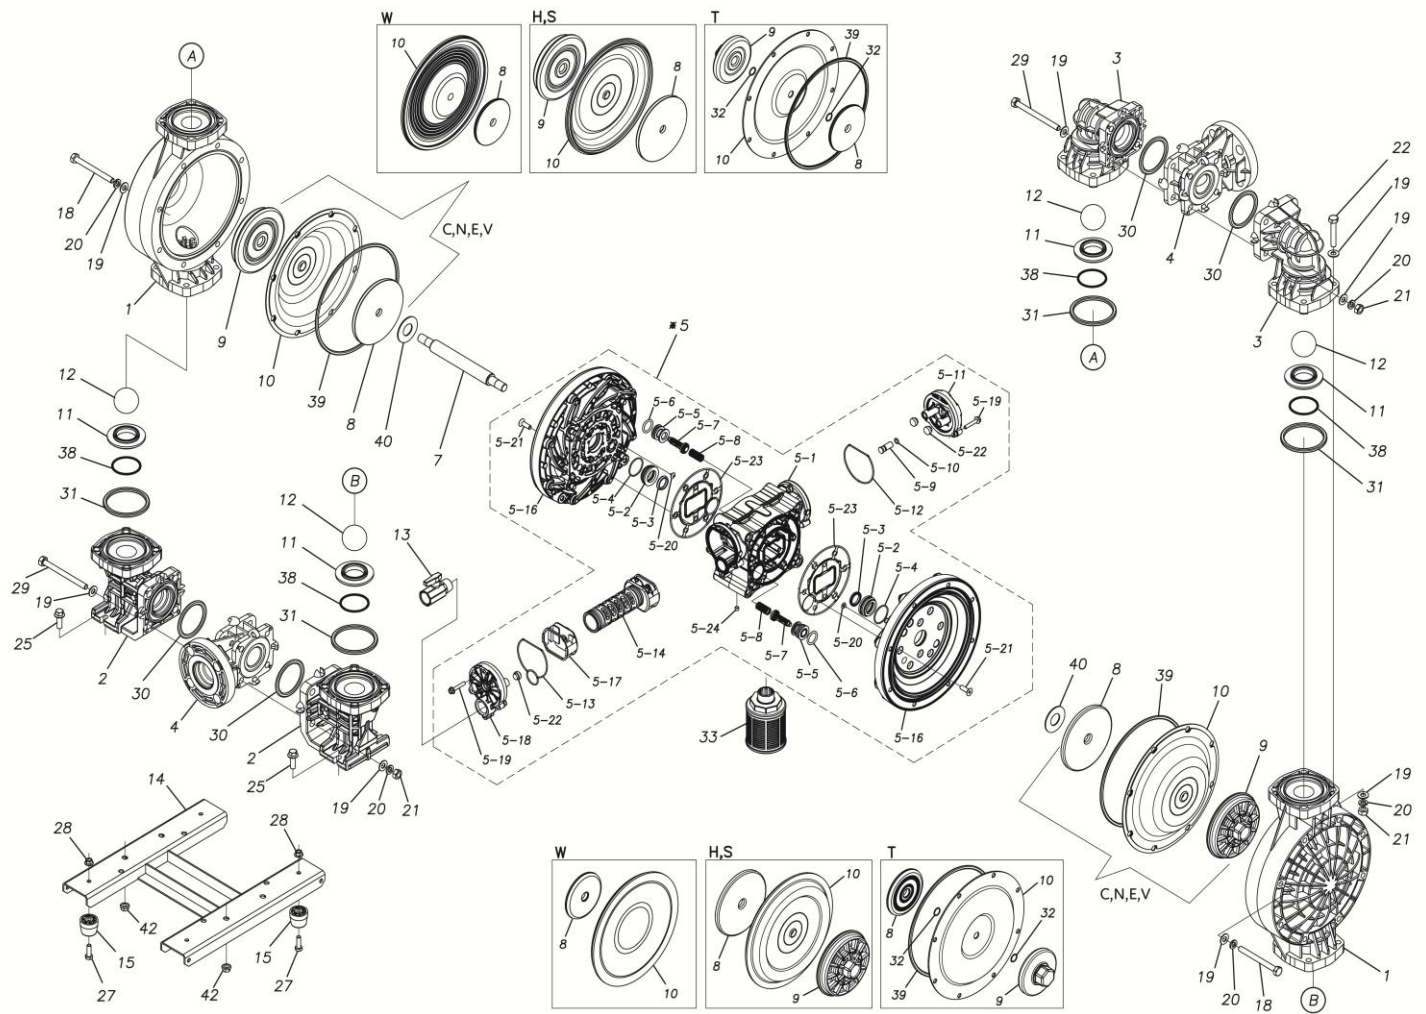

TC-X

Exploded View Drawing and Parts List

Model: **TC-X400GHA**

Model Number: **1L00604MN**

The part list and exploded view drawing as attached below indicate the full list of parts for the above mentioned pump model.

Please contact your Pump Distributor directly for more information.

■ Parts List

TC-X400GHA

1L00604MN

Ref.No.	Parts No.	Description	Parts Component	Remark
1	1L20015PM	OUT CHAMBER	2	
2	1L20074PM	IN MANIFOLD	2	
3	1L20017PM	OUT MANIFOLD	2	
4	1L20018PN	CENTER MANIFOLD	2	
5	1L10023MN	BODY ASSEMBLY	1	