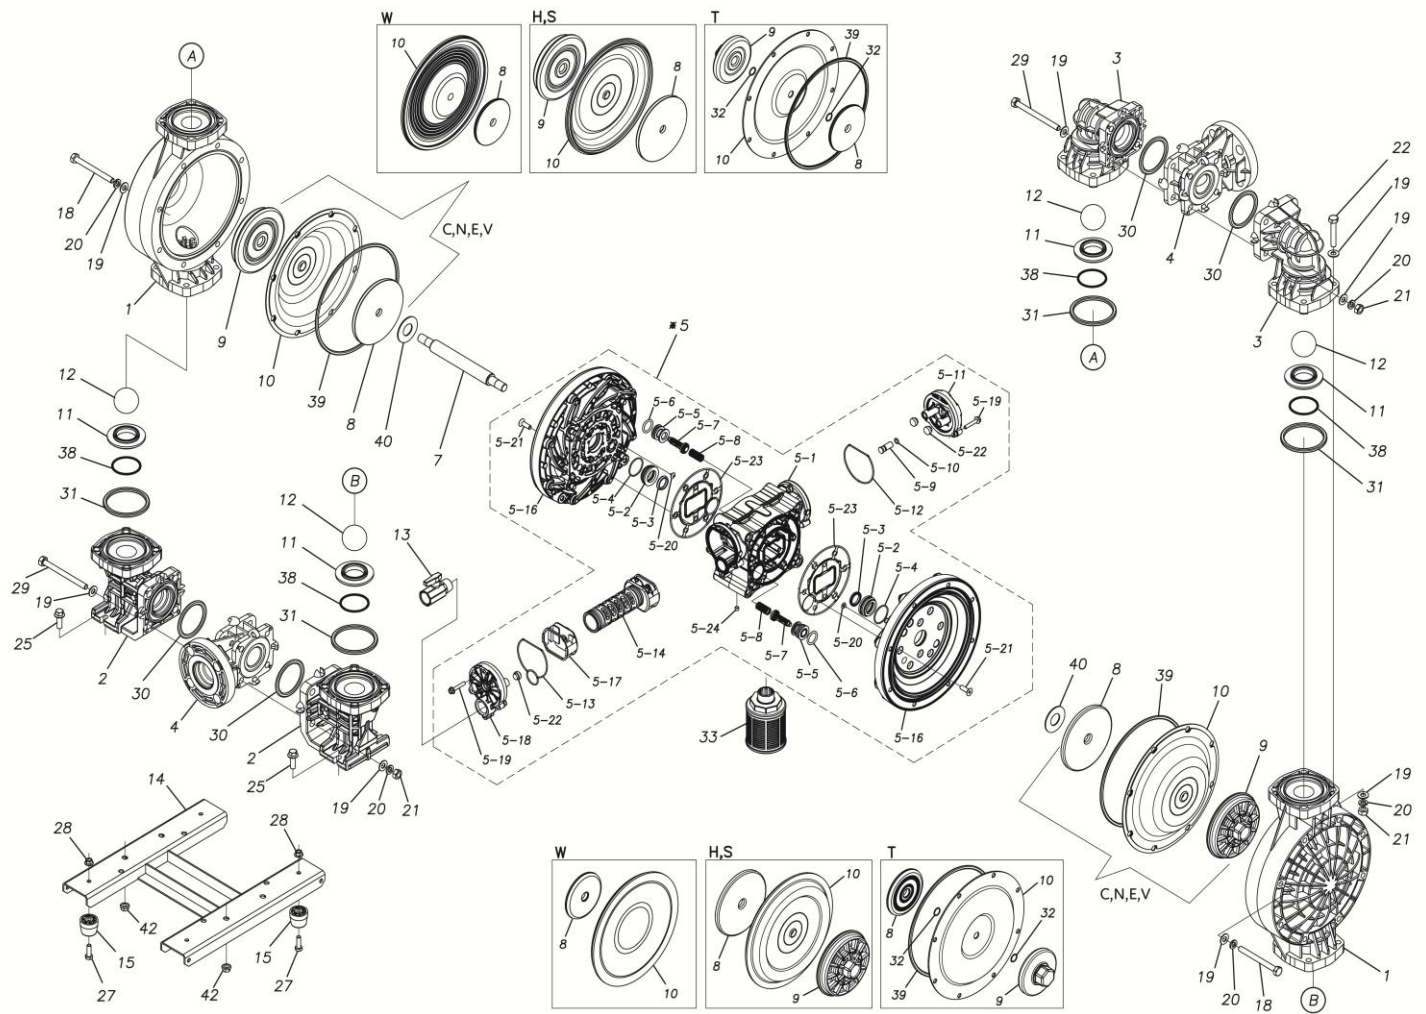

## Exploded View Drawing and Parts List

Model: **TC-X400GTA**

Model Number: **1L00603MN**

The part list and exploded view drawing as attached below indicate the full list of parts for the above mentioned pump model.

Please contact your Pump Distributor directly for more information.

■ Parts List

TC-X400GTA

1L00603MN

Ref.No.	Parts No.	Description	Parts Component	Remark
1	1L20015PM	OUT CHAMBER	2	
2	1L20074PM	IN MANIFOLD	2	
3	1L20017PM	OUT MANIFOLD	2	
4	1L20018PN	CENTER MANIFOLD	2	
5	1L10023MN	BODY ASSEMBLY	1	