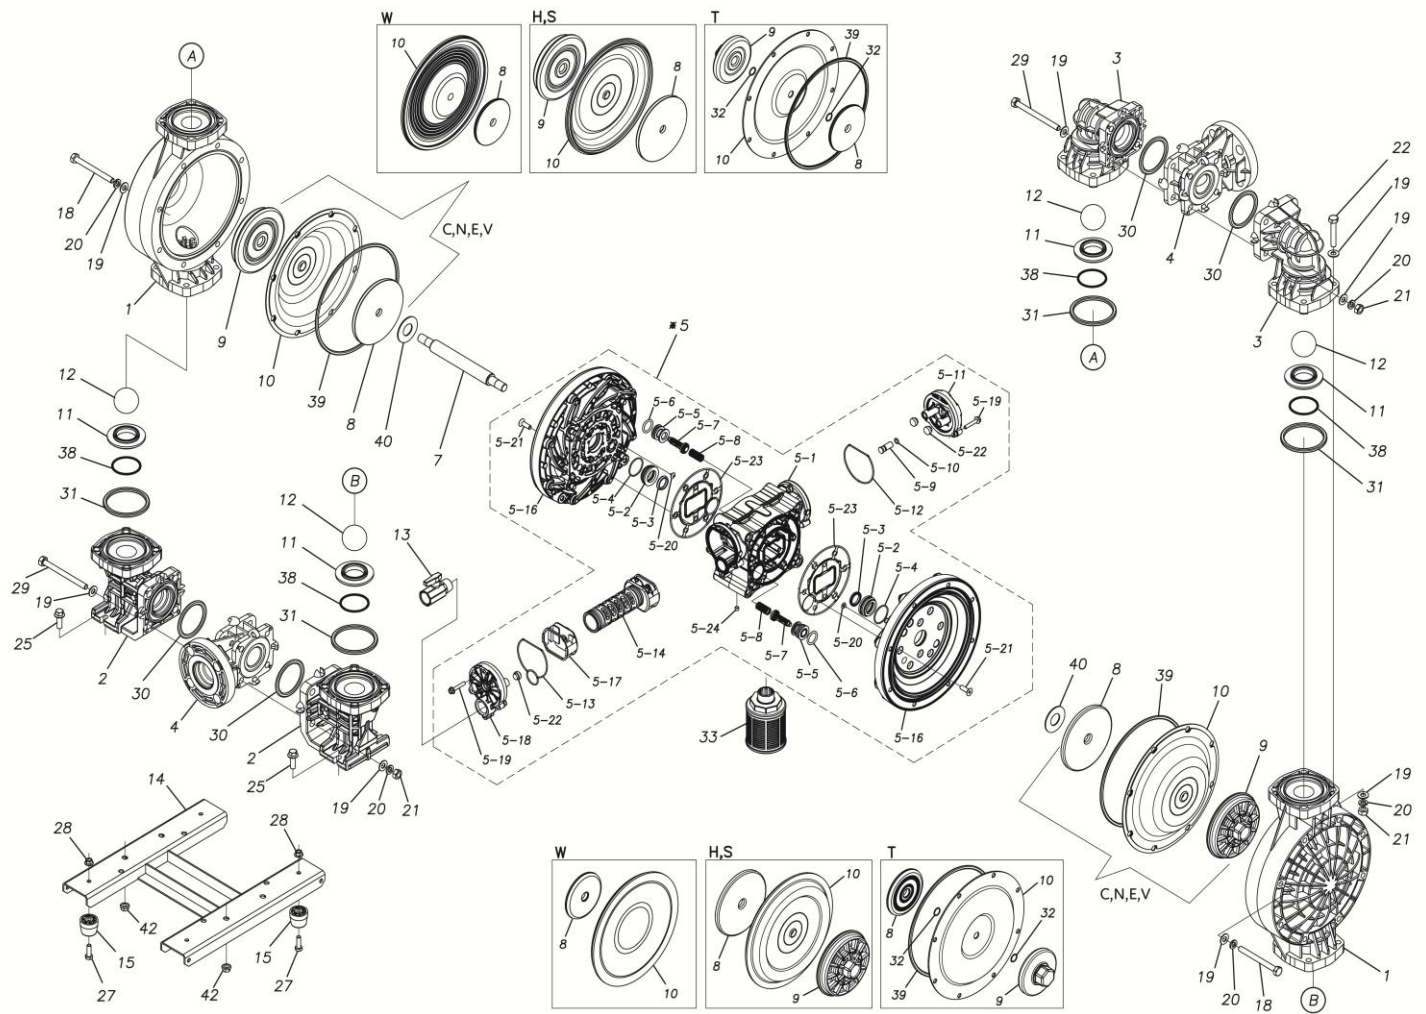

TC-X

Exploded View Drawing and Parts List

Model: **TC-X400GEA**

Model Number: **1L00601MN**

The part list and exploded view drawing as attached below indicate the full list of parts for the above mentioned pump model.

Please contact your Pump Distributor directly for more information.

■ Parts List

TC-X400GEA

1L00601MN

Ref.No.	Parts No.	Description	Parts Component	Remark
1	1L20015PM	OUT CHAMBER	2	
2	1L20074PM	IN MANIFOLD	2	
3	1L20017PM	OUT MANIFOLD	2	
4	1L20018PN	CENTER MANIFOLD	2	
5	1L10023MN	BODY ASSEMBLY	1	