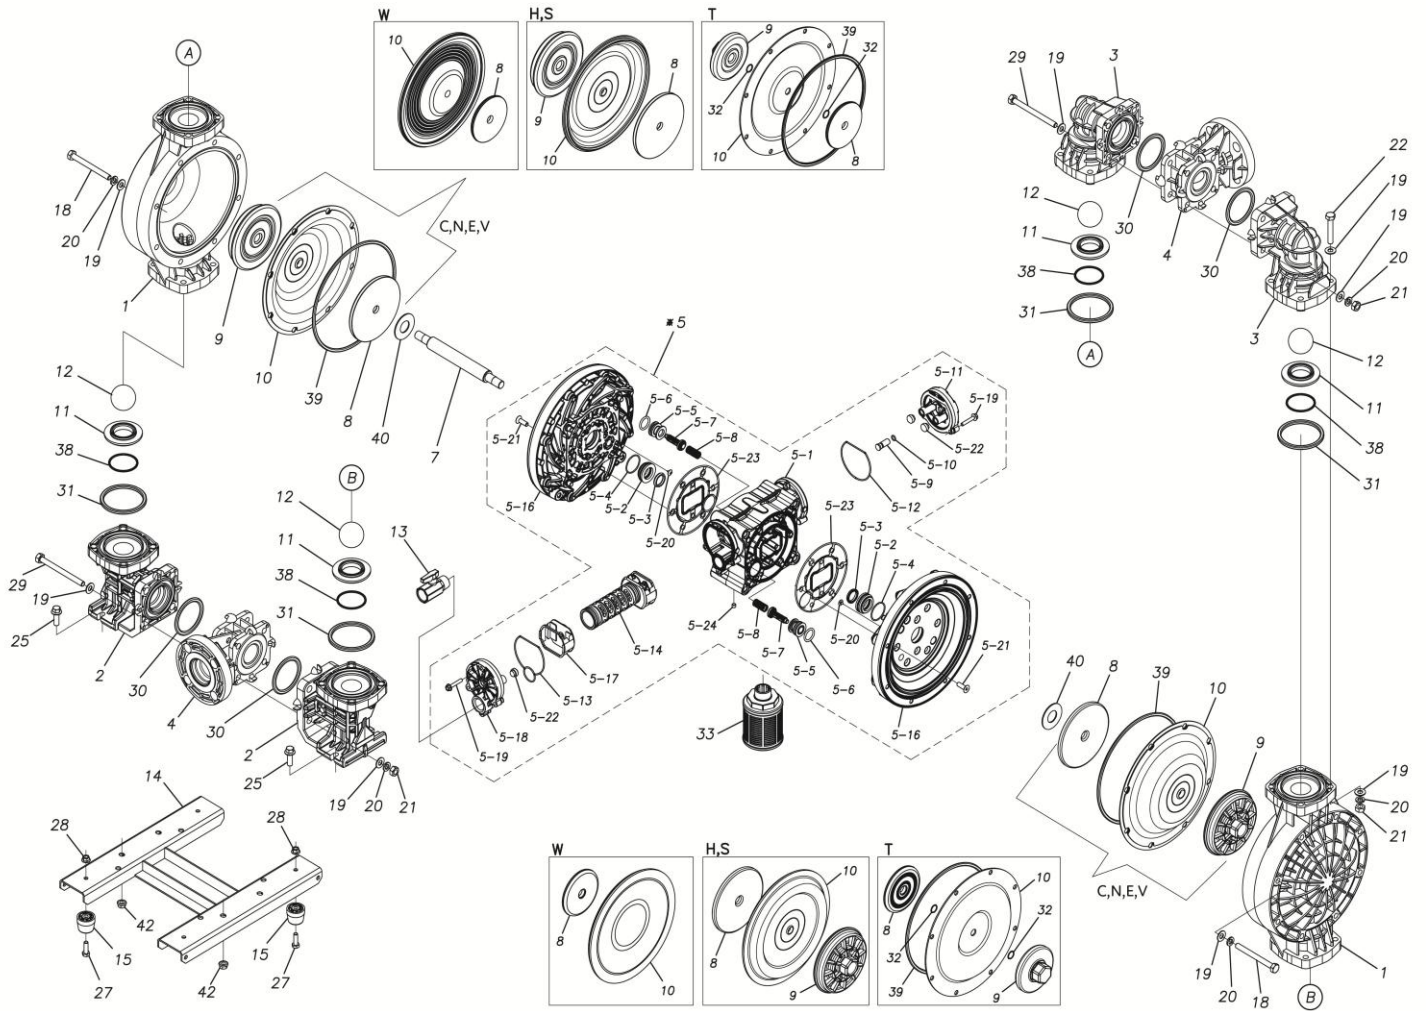

## Exploded View Drawing and Parts List

Model: **TC-X400GNA**

Model Number: **1L00600MN**

The part list and exploded view drawing as attached below indicate the full list of parts for the above mentioned pump model.

Please contact your Pump Distributor directly for more information.

■ Parts List

TC-X400GNA

1L00600MN

Ref.No.	Parts No.	Description	Parts Component	Remark
1	1L20015PM	OUT CHAMBER	2	
2	1L20074PM	IN MANIFOLD	2	
3	1L20017PM	OUT MANIFOLD	2	
4	1L20018PN	CENTER MANIFOLD	2	
5	1L10023MN	BODY ASSEMBLY	1	