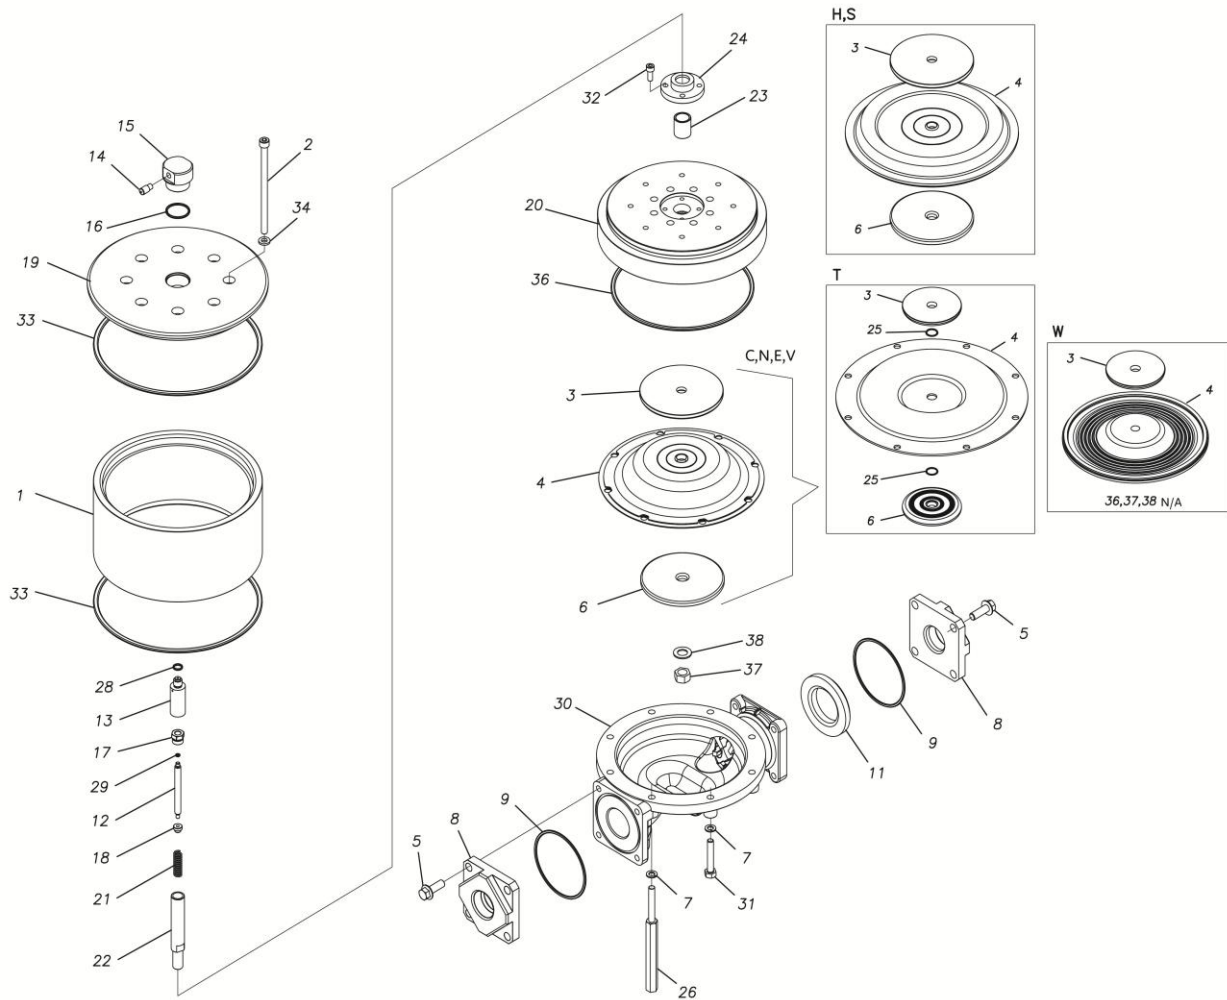

TC-X

Exploded View Drawing and Parts List

Model: **CF-X40SWN**

Model Number: **1L00598MN**

The part list and exploded view drawing as attached below indicate the full list of parts for the above mentioned pump model.

Please contact your Pump Distributor directly for more information.

■ Parts List

CF-X40SWN

1L00598MN

Ref.No.	Parts No.	Description	Parts Component	Remark
1	1L30068MM	AIR CHAMBER	1	
2	9B3291002	BOLT M10 × 140	8	
3	1L30084TM	CENTER DISK	1	
4	1L20067TE	DIAPHRAGM	1	
5	9B2211235	BOLT M12 × 35	8	
7	9W4211000	SPRING LOCK WASHER M10	8	
8	1L20048SN	FLANGE	2	
9	9S1TG0100	O RING G-100	2	
11	1L20041TM	VALVE SEAT	1	
12	1M30045MM	VALVE	1	
13	1M30046MM	VALVE SEAT	1	
14	1D90004MN	SILENCER	1	
15	1M10011MN	VALVE ASSEMBLY	1	
16	9S1BG0035	O RING G-35	1	
17	1D30055MM	STOPPER CENTER ROD	1	
18	1D30056MM	STOPPER VALVE	1	
19	1L30069MM	AIR CHAMBER UPPER	1	
20	1L30070MM	AIR CHAMBER LOWER	1	
21	1D30059MM	SPRING	1	
22	1L30114TM	CENTER ROD	1	
23	1D30060MM	BEARING CENTER ROD	1	
24	1H30124MM	CASE BEARING	1	
26	1L30071MM	STUD	4	
28	9S1BP0012	O RING P-12	1	

Ref.No.	Parts No.	Description	Parts Component	Remark
29	9S1B90008	O RING P-4	1	
30	1L20072SM	OUT CHANBER	1	
31	9B1221060	BOLT M10 × 60	4	
32	9B3410820	BOLT M8 × 20	4	
33	9S1BM0250	O RING GS-250	2	
34	1H30127MB	SEAL WASHER	8	