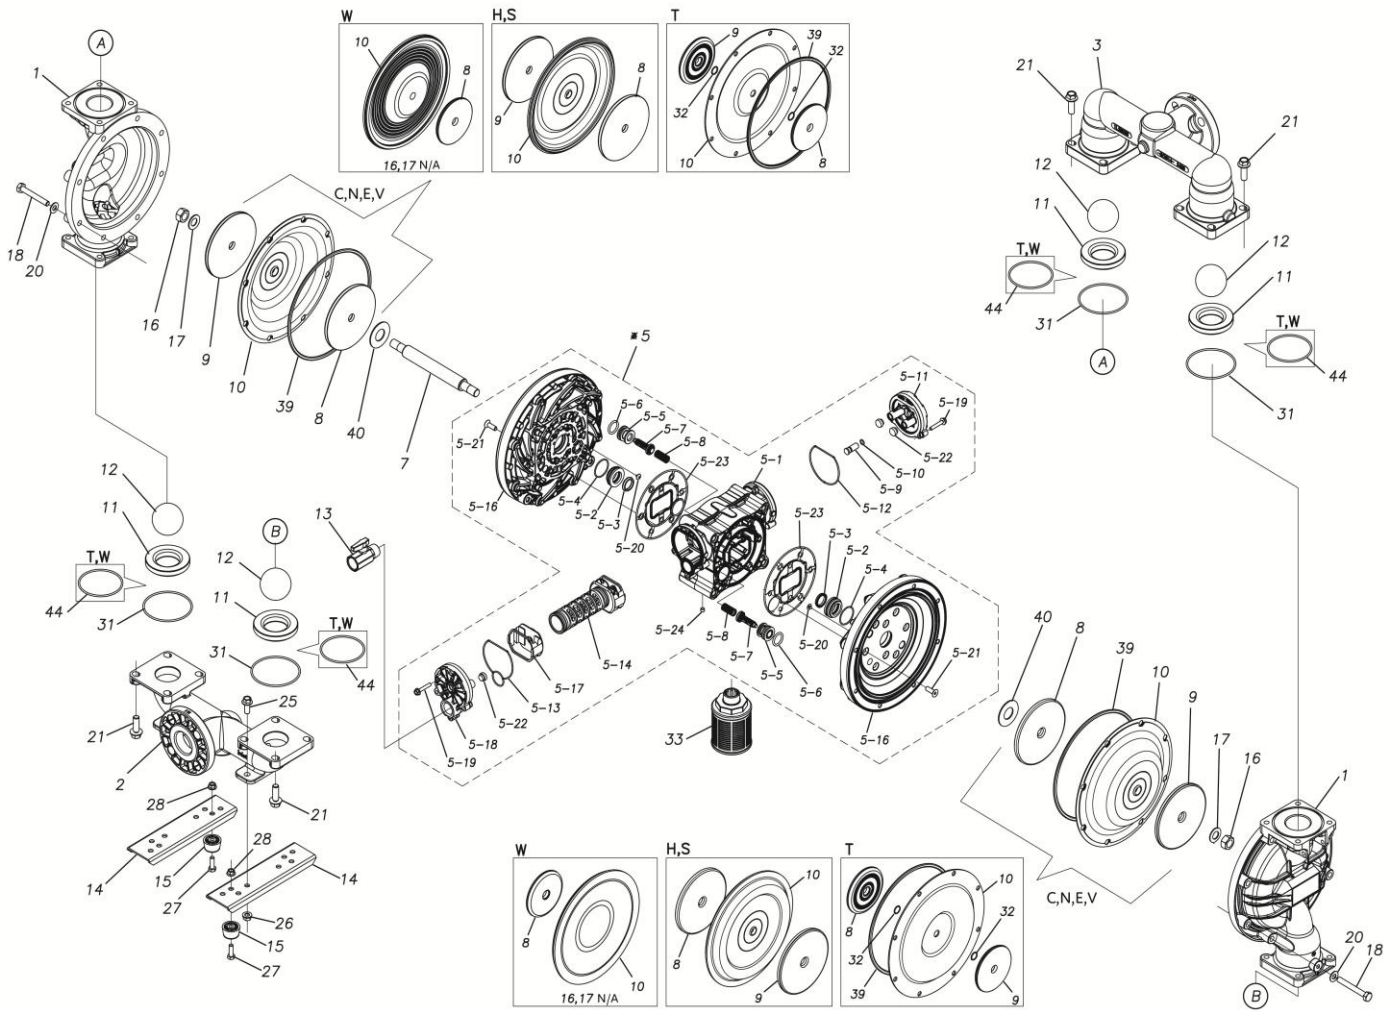

## Exploded View Drawing and Parts List

Model: **TC-X400SWA**

Model Number: **1L00534MN**

The part list and exploded view drawing as attached below indicate the full list of parts for the above mentioned pump model.

Please contact your Pump Distributor directly for more information.

■ Parts List

TC-X400SWA

1L00534MN

Ref.No.	Parts No.	Description	Parts Component	Remark
1	1L20072SM	OUT CHAMBER	2	
2	1L20068SU	IN MANIFOLD	1	
3	1L20069SU	OUT MANIFOLD	1	
5	1L10023MN	BODY ASSEMBLY	1	

Ref.No.	Parts No.	Description	Parts Component	Remark
5-1	1L30054MN	BODY	1	The parts of #5 are available with a set as [1L10023MN: BODY ASSEMBLY]. This is also available individually.
5-2	1M30026MM	BEARING CENTER ROD	2	
5-3	9S2BA0025	PACKING	2	
5-4	9S1BS0036	O RING S-36	2	
5-5	1L30063MM	PILOT VALVE SEAT	2	
5-6	9S1BP1022	O RING P-22A	2	
5-7	1L30058MB	PILOT VALVE	2	
5-8	1L30064MM	SPRING	2	
5-9	1L30065MM	RESET BUTTON	1	
5-10	9S1BP0008	O RING P-8	1	
5-11	1L30056MB	CAP	1	
5-12	1L30061MB	PACKING CAP	1	
5-13	1L30060MB	PACKING CAP IN	1	
5-14	1L10003MK	C SPOOL VALVE ASSEMBLY (Looped C®)	1	
5-16	1L30066MM	AIR CHAMBER	2	
5-17	1L30005MB	SPRING STOPPER	1	
5-18	1L30055MN	CAP IN	1	
5-19	9B2210635	BOLT M6 × 35	7	
5-20	9T6125008	SCREW M5 × 8	8	
5-21	9B5290800	BOLT M8 × 25	16	
5-22	1L30062MB	CUSHION	4	
5-23	1L30059MB	PACKING BODY	2	
5-24	9P62P9901	PLUG	2	
7	1L30115TM	CENTER ROD	1	
8	1L30084TM	CENTER DISK	2	
10	1L20067TE	DIAPHRAGM	2	
11	1L20041TM	VALVE SEAT	4	
12	1M20034TM	BALL	4	
13	1M90001MN	BALL VALVE	1	
14	1L30067MM	BASE	2	
15	1H30055MB	RUBBER FEET	4	
18	9B1221060	BOLT M10 × 60	16	
20	9W4211000	SPRING LOCK WASHER M10	16	
21	9B2211235	BOLT M12 × 35	16	
25	9B2211020	BOLT M10 × 20	4	
26	9N2211000	NUT M10	4	
27	9B1110825	BOLT M8 × 25	4	
28	9N2110800	NUT M8	4	
31	9S1TG0100	O RING G-100	4	
33	1L90002MN	SILENCER	1	
40	1M30033MB	CUSHION CENTER DISK	2	
44	9S1TG0085	O RING G-85	4	