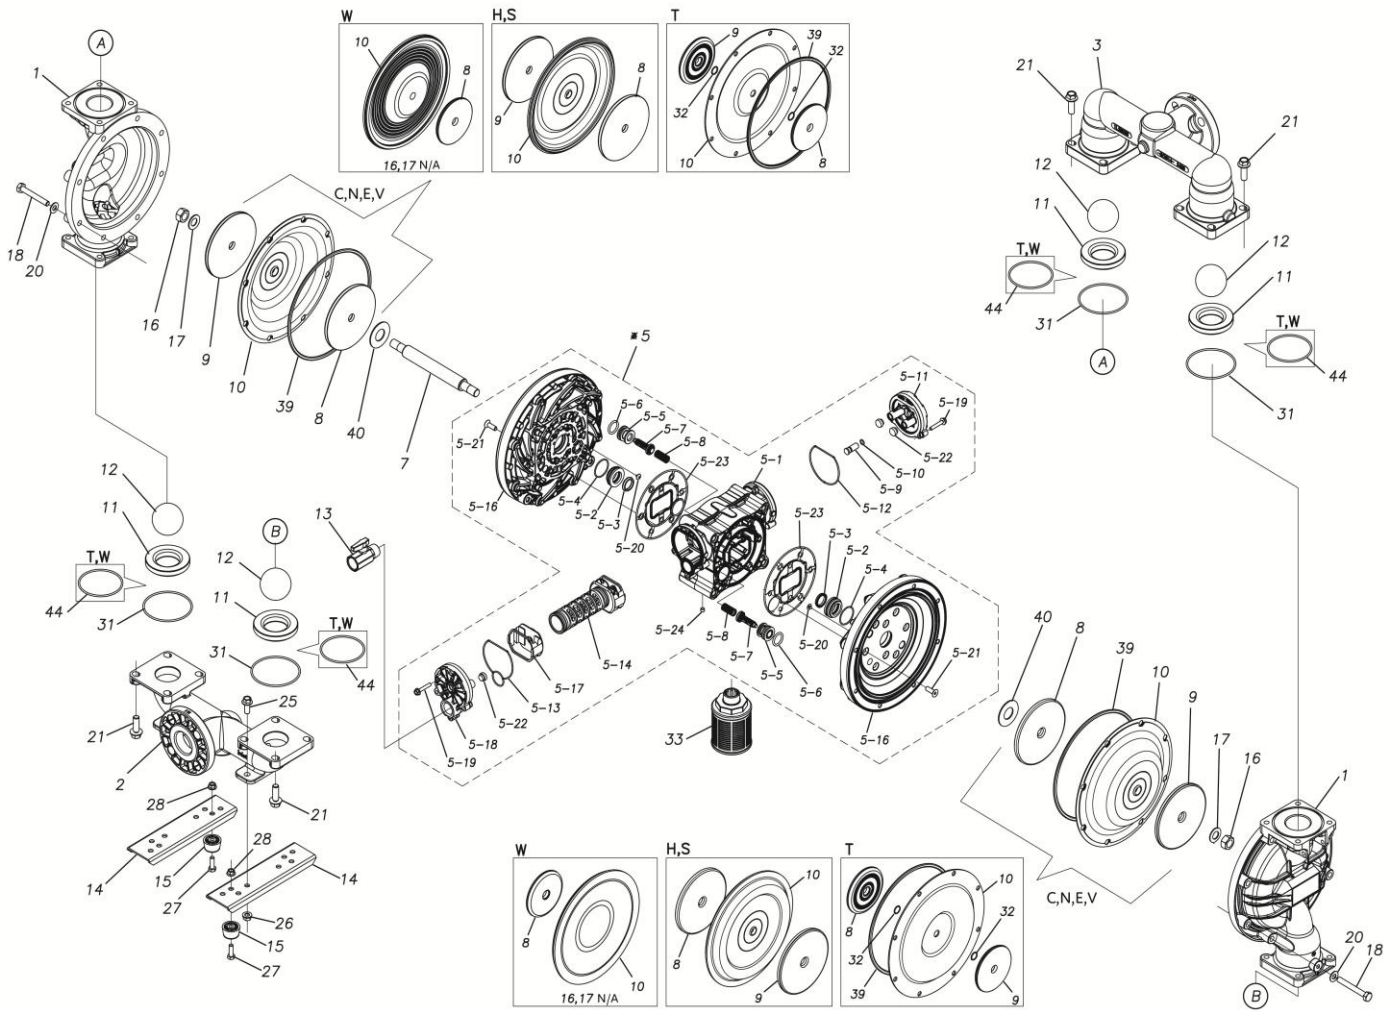

## Exploded View Drawing and Parts List

Model: **TC-X400SSA**

Model Number: **1L00533MN**

The part list and exploded view drawing as attached below indicate the full list of parts for the above mentioned pump model.

Please contact your Pump Distributor directly for more information.

■ Parts List

TC-X400SSA

1L00533MN

Ref.No.	Parts No.	Description	Parts Component	Remark
1	1L20072SM	OUT CHAMBER	2	
2	1L20068SU	IN MANIFOLD	1	
3	1L20069SU	OUT MANIFOLD	1	
5	1L10023MN	BODY ASSEMBLY	1	

Ref.No.	Parts No.	Description	Parts Component	Remark
5-1	1L30054MN	BODY	1	The parts of #5 are available with a set as [1L10023MN: BODY ASSEMBLY]. This is also available individually.
5-2	1M30026MM	BEARING CENTER ROD	2	
5-3	9S2BA0025	PACKING	2	
5-4	9S1BS0036	O RING S-36	2	
5-5	1L30063MM	PILOT VALVE SEAT	2	
5-6	9S1BP1022	O RING P-22A	2	
5-7	1L30058MB	PILOT VALVE	2	
5-8	1L30064MM	SPRING	2	
5-9	1L30065MM	RESET BUTTON	1	
5-10	9S1BP0008	O RING P-8	1	
5-11	1L30056MB	CAP	1	
5-12	1L30061MB	PACKING CAP	1	
5-13	1L30060MB	PACKING CAP IN	1	
5-14	1L10003MK	C SPOOL VALVE ASSEMBLY (Looped C®)	1	
5-16	1L30066MM	AIR CHAMBER	2	
5-17	1L30005MB	SPRING STOPPER	1	
5-18	1L30055MN	CAP IN	1	
5-19	9B2210635	BOLT M6 × 35	7	
5-20	9T6125008	SCREW M5 × 8	8	
5-21	9B5290800	BOLT M8 × 25	16	
5-22	1L30062MB	CUSHION	4	
5-23	1L30059MB	PACKING BODY	2	
5-24	9P62P9901	PLUG	2	
7	1L20043MM	CENTER ROD	1	
8	1L20019MM	CENTER DISK	2	
9	1L20040MM	CENTER DISK	2	
10	1L20011SB	DIAPHRAGM	2	
11	1L20037EB	VALVE SEAT	4	
12	1M20018EB	BALL	4	
13	1M90001MN	BALL VALVE	1	
14	1L30067MM	BASE	2	
15	1H30055MB	RUBBER FEET	4	
16	9N1731600	NUT M16 × 1.5	2	
17	9W3311600	CONED DISK SPRING M16	2	
18	9B1221060	BOLT M10 × 60	16	
20	9W4211000	SPRING LOCK WASHER M10	16	
21	9B2211235	BOLT M12 × 35	16	
25	9B2211020	BOLT M10 × 20	4	
26	9N2211000	NUT M10	4	
27	9B1110825	BOLT M8 × 25	4	
28	9N2110800	NUT M8	4	
31	9S1EG0100	O RING G-100	4	
33	1L90002MN	SILENCER	1	
40	1M30033MB	CUSHION CENTER DISK	2	