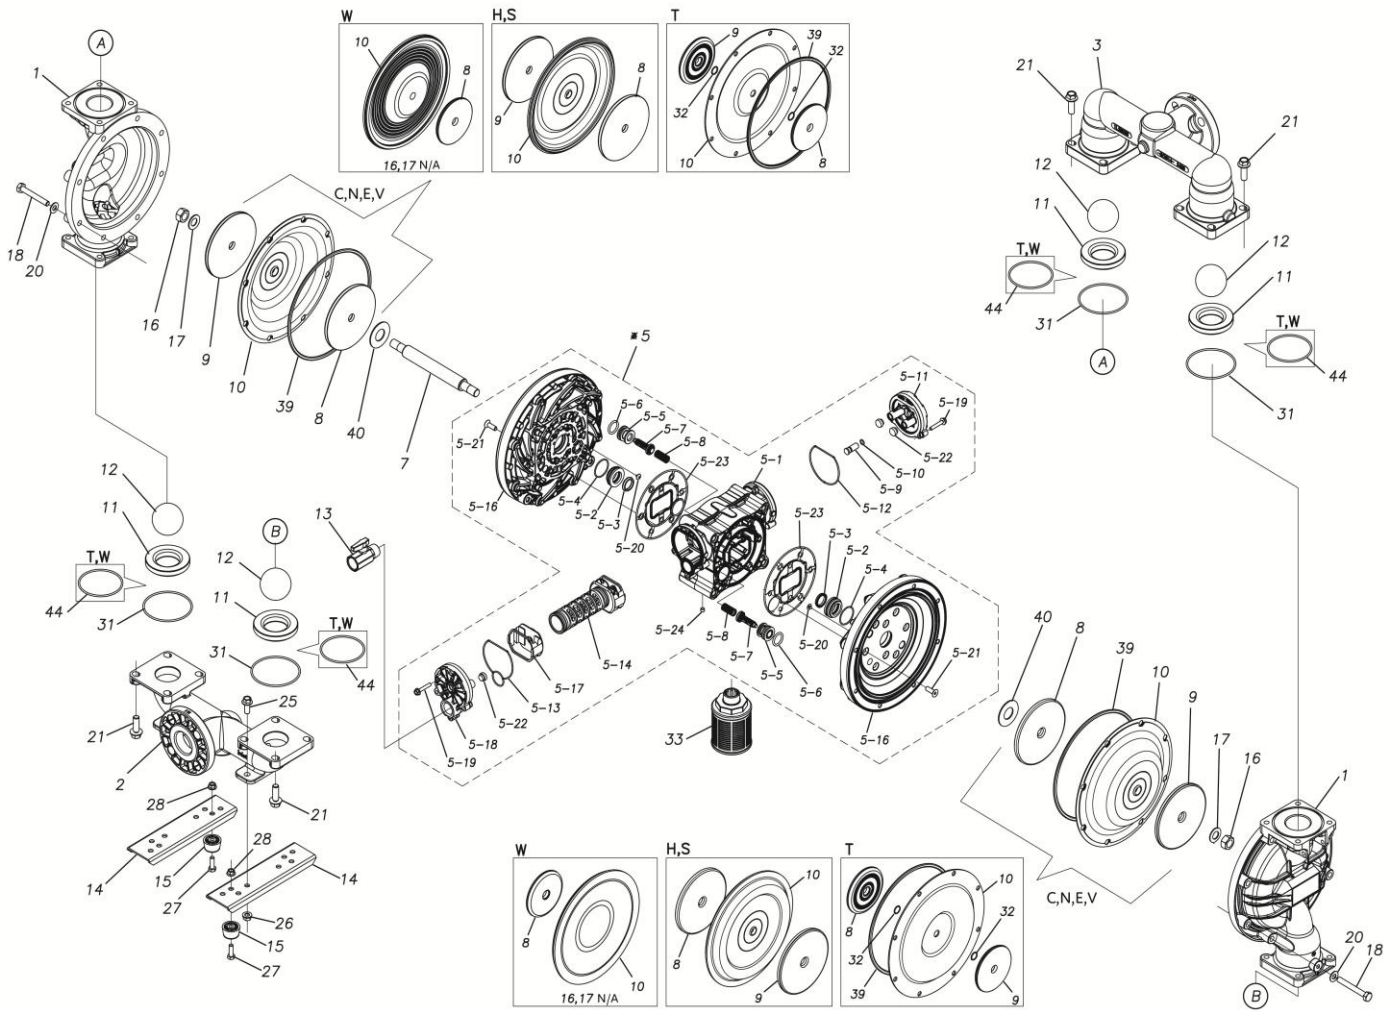

TC-X

Exploded View Drawing and Parts List

Model: **TC-X400STA**

Model Number: **1L00531MN**

The part list and exploded view drawing as attached below indicate the full list of parts for the above mentioned pump model.

Please contact your Pump Distributor directly for more information.

■ Parts List

TC-X400STA

1L00531MN

Ref.No.	Parts No.	Description	Parts Component	Remark
1	1L20072SM	OUT CHAMBER	2	
2	1L20068SU	IN MANIFOLD	1	
3	1L20069SU	OUT MANIFOLD	1	
5	1L10023MN	BODY ASSEMBLY	1	