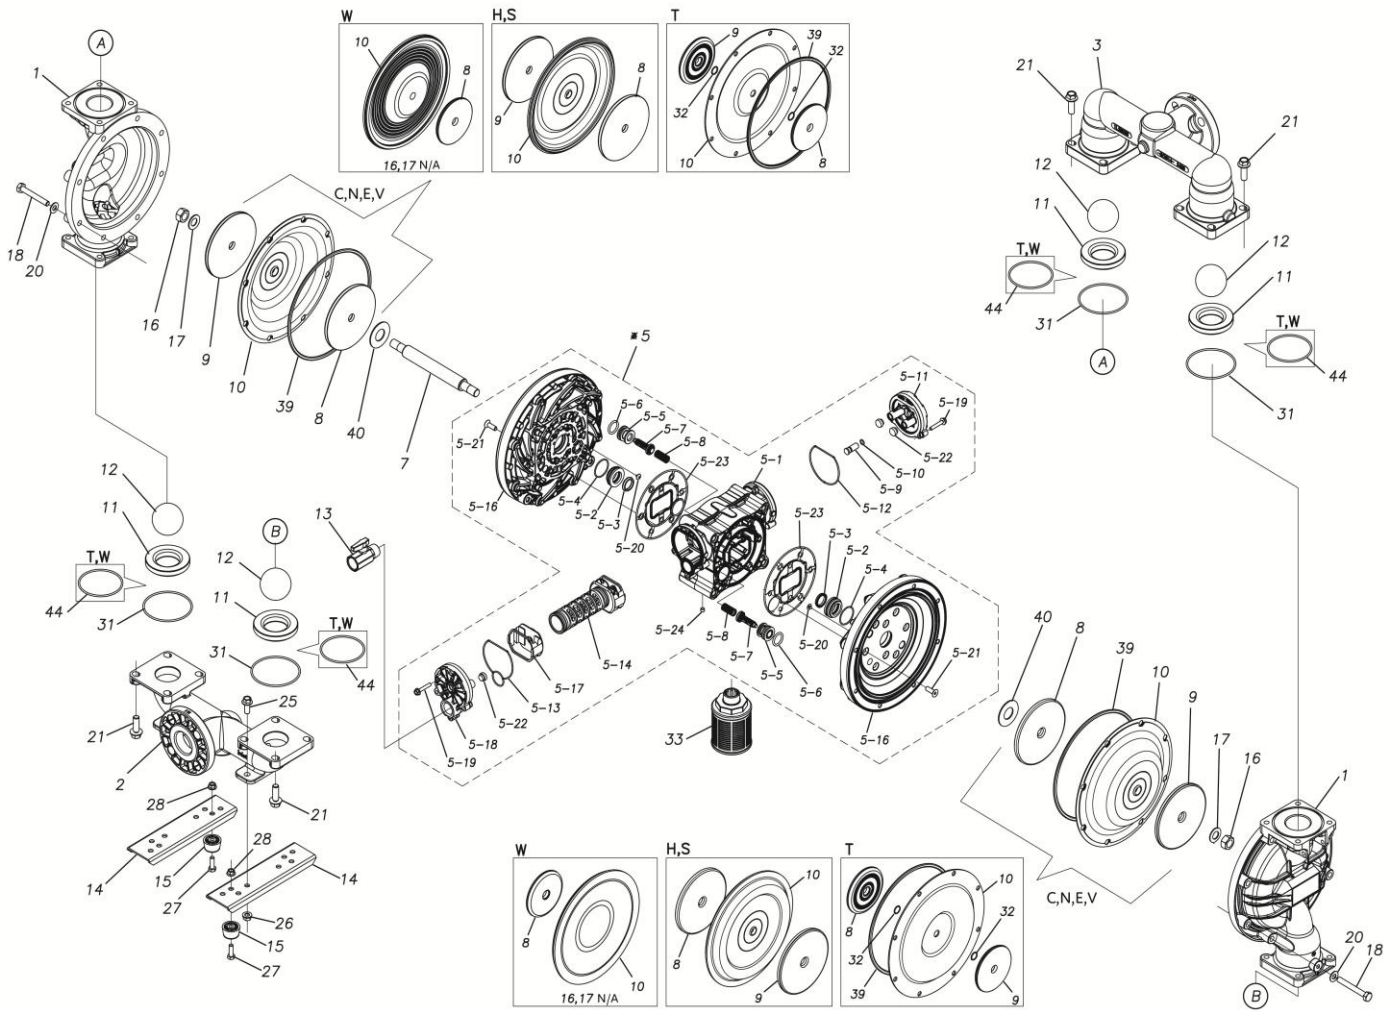

## Exploded View Drawing and Parts List

Model: **TC-X400SVA**

Model Number: **1L00530MN**

The part list and exploded view drawing as attached below indicate the full list of parts for the above mentioned pump model.

Please contact your Pump Distributor directly for more information.

■ Parts List

TC-X400SVA

1L00530MN

Ref.No.	Parts No.	Description	Parts Component	Remark
1	1L20072SM	OUT CHAMBER	2	
2	1L20068SU	IN MANIFOLD	1	
3	1L20069SU	OUT MANIFOLD	1	
5	1L10023MN	BODY ASSEMBLY	1	

Ref.No.	Parts No.	Description	Parts Component	Remark
5-1	1L30054MN	BODY	1	The parts of #5 are available with a set as [1L10023MN: BODY ASSEMBLY]. This is also available individually.
5-2	1M30026MM	BEARING CENTER ROD	2	
5-3	9S2BA0025	PACKING	2	
5-4	9S1BS0036	O RING S-36	2	
5-5	1L30063MM	PILOT VALVE SEAT	2	
5-6	9S1BP1022	O RING P-22A	2	
5-7	1L30058MB	PILOT VALVE	2	
5-8	1L30064MM	SPRING	2	
5-9	1L30065MM	RESET BUTTON	1	
5-10	9S1BP0008	O RING P-8	1	
5-11	1L30056MB	CAP	1	
5-12	1L30061MB	PACKING CAP	1	
5-13	1L30060MB	PACKING CAP IN	1	
5-14	1L10003MK	C SPOOL VALVE ASSEMBLY (Looped C®)	1	
5-16	1L30066MM	AIR CHAMBER	2	
5-17	1L30005MB	SPRING STOPPER	1	
5-18	1L30055MN	CAP IN	1	
5-19	9B2210635	BOLT M6 × 35	7	
5-20	9T6125008	SCREW M5 × 8	8	
5-21	9B5290800	BOLT M8 × 25	16	
5-22	1L30062MB	CUSHION	4	
5-23	1L30059MB	PACKING BODY	2	
5-24	9P62P9901	PLUG	2	
7	1L20043MM	CENTER ROD	1	
8	1L20019MM	CENTER DISK	2	
9	1L20040MM	CENTER DISK	2	
10	1L20002VB	DIAPHRAGM	2	
11	1L20037VB	VALVE SEAT	4	
12	1M20018VB	BALL	4	
13	1M90001MN	BALL VALVE	1	
14	1L30067MM	BASE	2	
15	1H30055MB	RUBBER FEET	4	
16	9N1731600	NUT M16 × 1.5	2	
17	9W3311600	CONED DISK SPRING M16	2	
18	9B1221060	BOLT M10 × 60	16	
20	9W4211000	SPRING LOCK WASHER M10	16	
21	9B2211235	BOLT M12 × 35	16	
25	9B2211020	BOLT M10 × 20	4	
26	9N2211000	NUT M10	4	
27	9B1110825	BOLT M8 × 25	4	
28	9N2110800	NUT M8	4	
31	9S1VG0100	O RING G-100	4	
33	1L90002MN	SILENCER	1	
39	9S1BG0230	O RING G-230	2	
40	1M30033MB	CUSHION CENTER DISK	2	