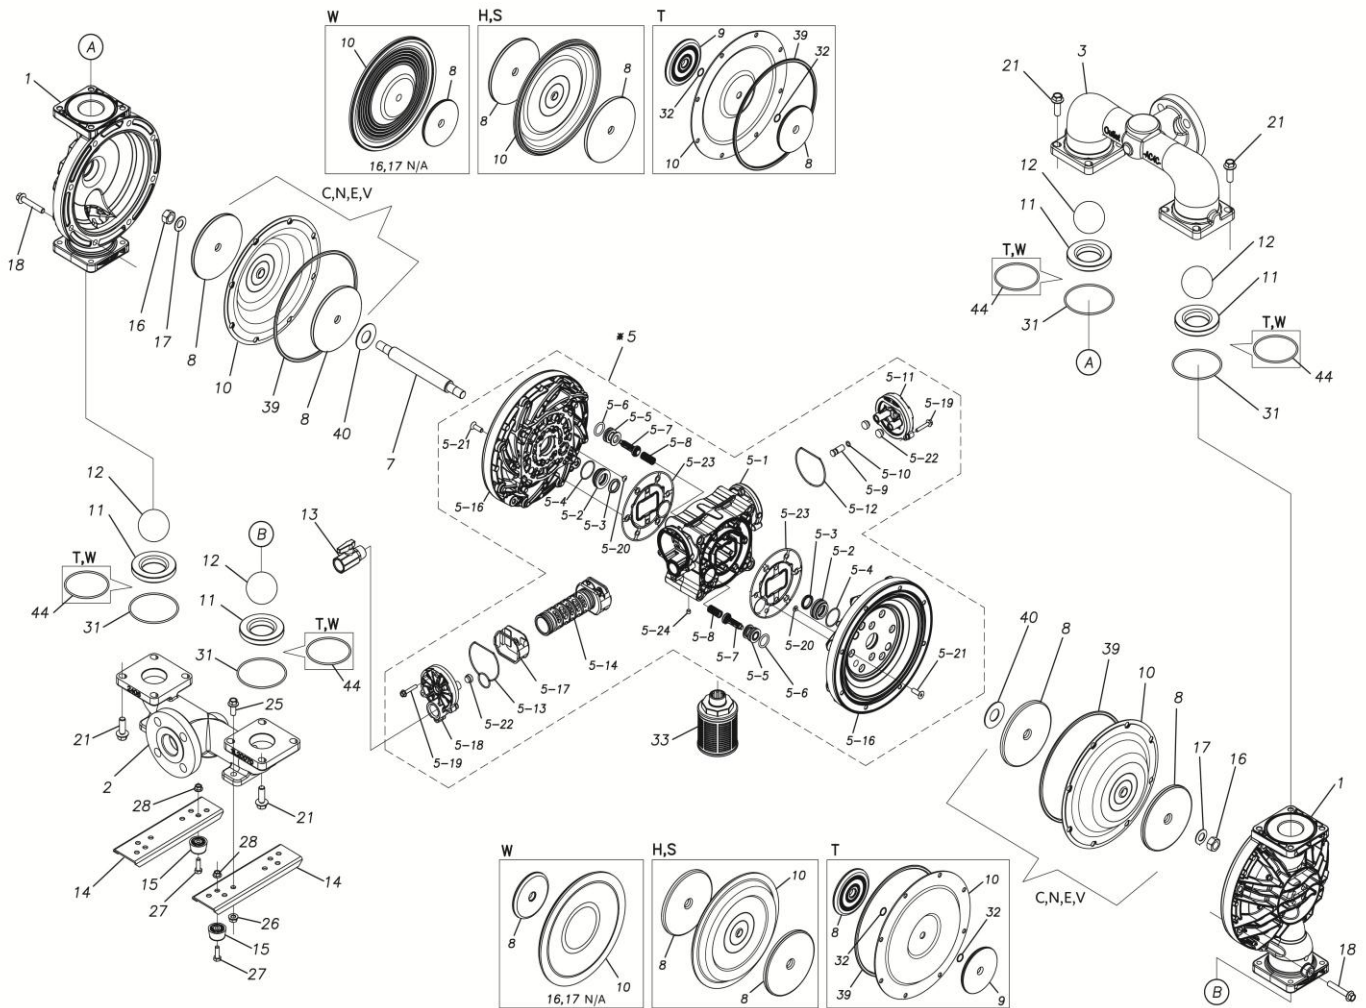

## Exploded View Drawing and Parts List

Model: **TC-X400ATA**

Model Number: **1L00523MN**

The part list and exploded view drawing as attached below indicate the full list of parts for the above mentioned pump model.

Please contact your Pump Distributor directly for more information.

■ Parts List

TC-X400ATA

1L00523MN

Ref.No.	Parts No.	Description	Parts Component	Remark
1	1L20073AM	OUT CHAMBER	2	
2	1L20070AU	IN MANIFOLD	1	
3	1L20071AU	OUT MANIFOLD	1	
5	1L10023MN	BODY ASSEMBLY	1	

Ref.No.	Parts No.	Description	Parts Component	Remark
5-1	1L30054MN	BODY	1	The parts of #5 are available with a set as [1L10023MN: BODY ASSEMBLY]. This is also available individually.
5-2	1M30026MM	BEARING CENTER ROD	2	
5-3	9S2BA0025	PACKING	2	
5-4	9S1BS0036	O RING S-36	2	
5-5	1L30063MM	PILOT VALVE SEAT	2	
5-6	9S1BP1022	O RING P-22A	2	
5-7	1L30058MB	PILOT VALVE	2	
5-8	1L30064MM	SPRING	2	
5-9	1L30065MM	RESET BUTTON	1	
5-10	9S1BP0008	O RING P-8	1	
5-11	1L30056MB	CAP	1	
5-12	1L30061MB	PACKING CAP	1	
5-13	1L30060MB	PACKING CAP IN	1	
5-14	1L10003MK	C SPOOL VALVE ASSEMBLY (Looped C®)	1	
5-16	1L30066MM	AIR CHAMBER	2	
5-17	1L30005MB	SPRING STOPPER	1	
5-18	1L30055MN	CAP IN	1	
5-19	9B2210635	BOLT M6 × 35	7	
5-20	9T6125008	SCREW M5 × 8	8	
5-21	9B5290800	BOLT M8 × 25	16	
5-22	1L30062MB	CUSHION	4	
5-23	1L30059MB	PACKING BODY	2	
5-24	9P62P9901	PLUG	2	
7	1L20044TM	CENTER ROD	1	
8	1M20031MM	CENTER DISK	2	
9	1L20021MM	CENTER DISK	2	
10	1L20001T7	DIAPHRAGM	2	
11	1L20041TM	VALVE SEAT	4	
12	1M20034TM	BALL	4	
13	1M90001MN	BALL VALVE	1	
14	1L30067MM	BASE	2	
15	1H30055MB	RUBBER FEET	4	
16	9N1331600	NUT M16 × 1.5	2	
17	9W3311600	CONED DISK SPRING M16	2	
18	9B2111060	BOLT M10 × 60	16	
21	9B2111235	BOLT M12 × 35	16	
25	9B2111025	BOLT M10 × 25	4	
26	9N2111000	NUT M10	4	
27	9B1110825	BOLT M8 × 25	4	
28	9N2110800	NUT M8	4	
31	9S1TG0100	O RING G-100	4	
32	9S1TP0016	O RING P-16	4	
33	1L90002MN	SILENCER	1	
39	9S1BG0230	O RING G-230	2	
40	1M30033MB	CUSHION CENTER DISK	2	
44	9S1TG0085	O RING G-85	4	