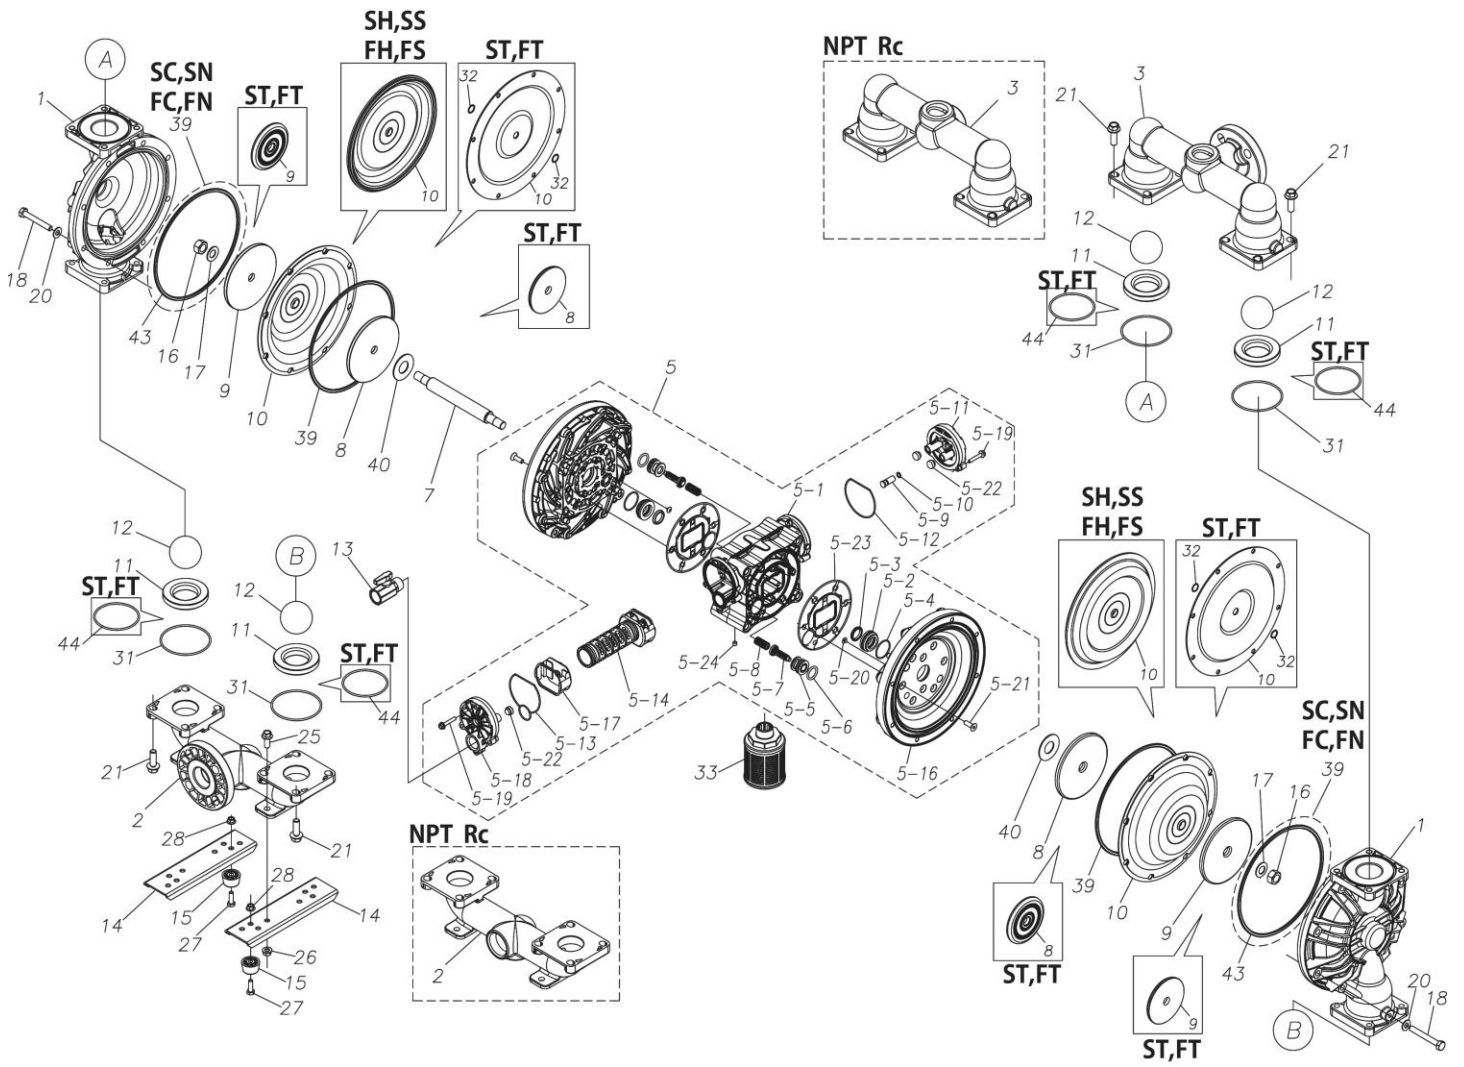

## Exploded View Drawing and Parts List

Model: **TC-X400SSA**

Model Number: **1L00432MN**

The part list and exploded view drawing as attached below indicate the full list of parts for the above mentioned pump model.

Please contact your Pump Distributor directly for more information.

■ Parts List

TC-X400SSA

1L00432MN

Ref.No.	Parts No.	Description	Parts Component	Remark
1	1L20027SM	OUT CHAMBER	2	
2	1L20028SU	IN MANIFOLD	1	
3	1L20030SU	OUT MANIFOLD	1	
5	1L10023MN	BODY ASSEMBLY	1	

Ref.No.	Parts No.	Description	Parts Component	Remark
5-1	1L30054MN	BODY	1	The parts of #5 are available with a set as [1L10023MN: BODY ASSEMBLY]. This is also available individually.
5-2	1M30026MM	BEARING CENTER ROD	2	
5-3	9S2BA0025	PACKING	2	
5-4	9S1BS0036	O RING S-36	2	
5-5	1L30063MM	PILOT VALVE SEAT	2	
5-6	9S1BP1022	O RING P-22A	2	
5-7	1L30058MB	PILOT VALVE	2	
5-8	1L30064MM	SPRING	2	
5-9	1L30065MM	RESET BUTTON	1	
5-10	9S1BP0008	O RING P-8	1	
5-11	1L30056MB	CAP	1	
5-12	1L30061MB	PACKING CAP	1	
5-13	1L30060MB	PACKING CAP IN	1	
5-14	1L10003MK	C SPOOL VALVE ASSEMBLY (Looped C®)	1	
5-16	1L30066MM	AIR CHAMBER	2	
5-17	1L30005MB	SPRING STOPPER	1	
5-18	1L30055MN	CAP IN	1	
5-19	9B2210635	BOLT M6 × 35	7	
5-20	9T6125008	SCREW M5 × 8	8	
5-21	9B5410825	BOLT M8 × 25	16	
5-22	1L30062MB	CUSHION	4	
5-23	1L30059MB	PACKING BODY	2	
5-24	9P62P9901	PLUG	2	
7	1L20043MM	CENTER ROD	1	
8	1L20019MM	CENTER DISK	2	
9	1L20040MM	CENTER DISK	2	
10	1L20011SB	DIAPHRAGM	2	
11	1L20037EB	VALVE SEAT	4	
12	1M20018EB	BALL	4	
13	1M90001MN	BALL VALVE	1	
14	1L30067MM	BASE	2	
15	1H30055MB	RUBBER FEET	4	
16	9N1731600	NUT M16 × 1.5	2	
17	9W3311600	CONED DISK SPRING M16	2	
18	9B1221060	BOLT M10 × 60	16	
20	9W4211000	SPRING LOCK WASHER M10	16	
21	9B2211235	BOLT M12 × 35	16	
25	9B2211020	BOLT M10 × 20	4	
26	9N2211000	NUT M10	4	
27	9B1110825	BOLT M8 × 25	4	
28	9N2110800	NUT M8	4	
31	9S1EG0100	O RING G-100	4	
33	1L90002MN	SILENCER	1	
40	1M30033MB	CUSHION CENTER DISK	2	
43	9S1EG0230	O RING G-230	2	