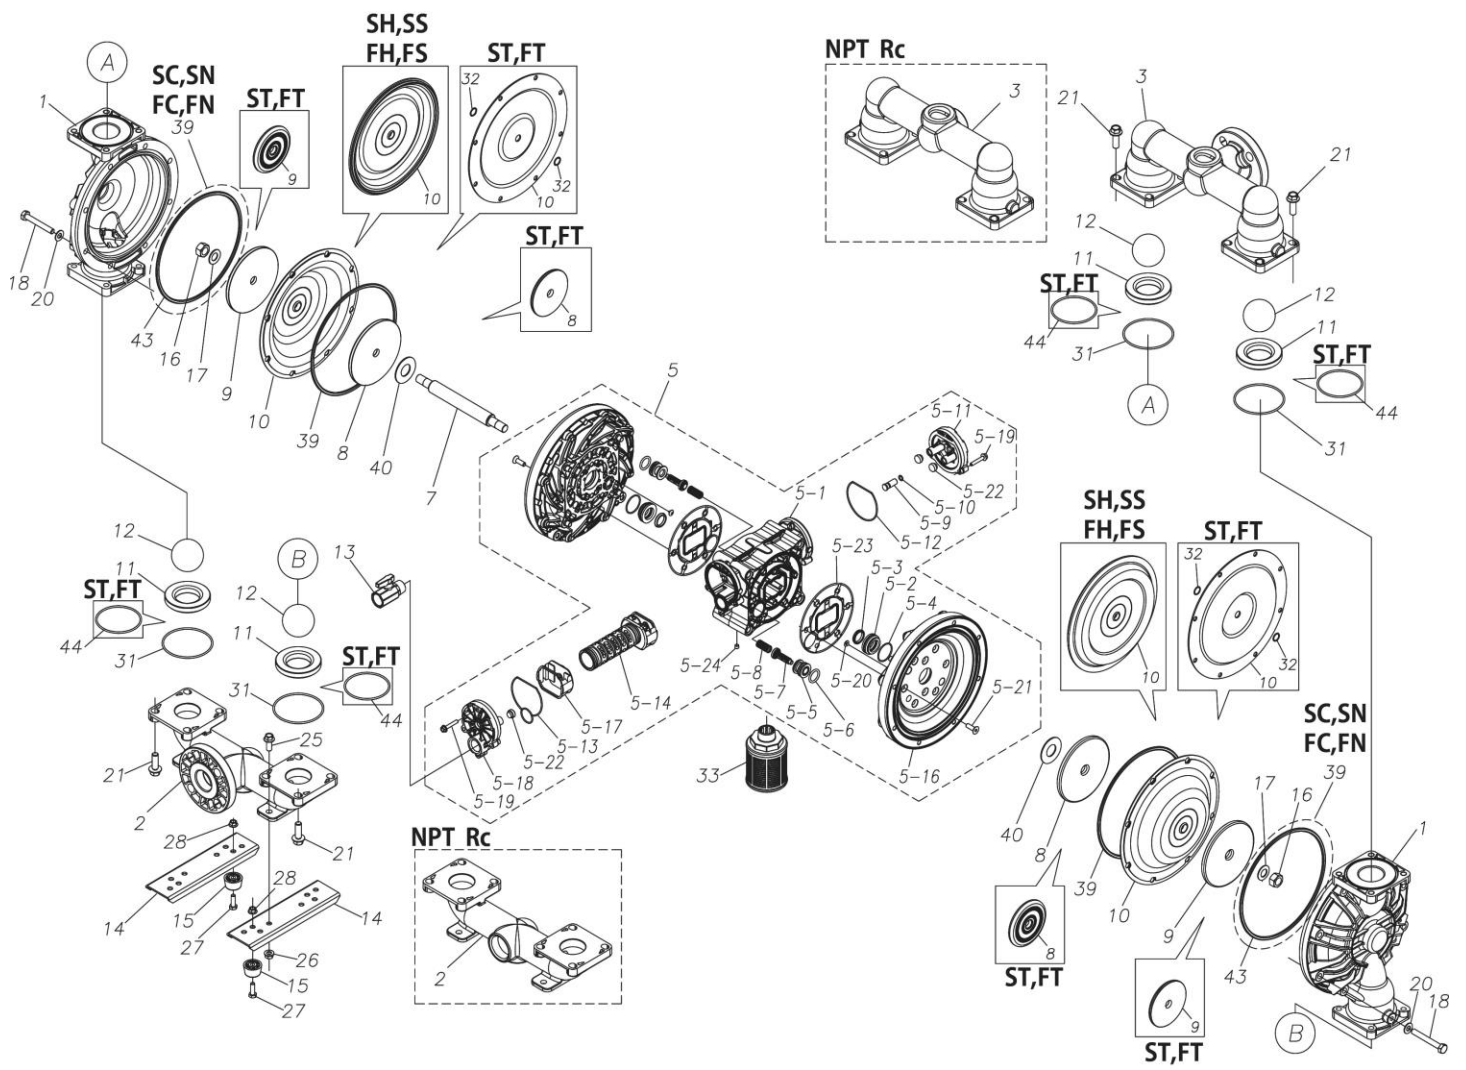

TC-X

Exploded View Drawing and Parts List

Model: **TC-X400STA**

Model Number: **1L00430MN**

The part list and exploded view drawing as attached below indicate the full list of parts for the above mentioned pump model.

Please contact your Pump Distributor directly for more information.

■ Parts List

TC-X400STA

1L00430MN

Ref.No.	Parts No.	Description	Parts Component	Remark
1	1L20027SM	OUT CHAMBER	2	
2	1L20028SU	IN MANIFOLD	1	
3	1L20030SU	OUT MANIFOLD	1	
5	1L10023MN	BODY ASSEMBLY	1	