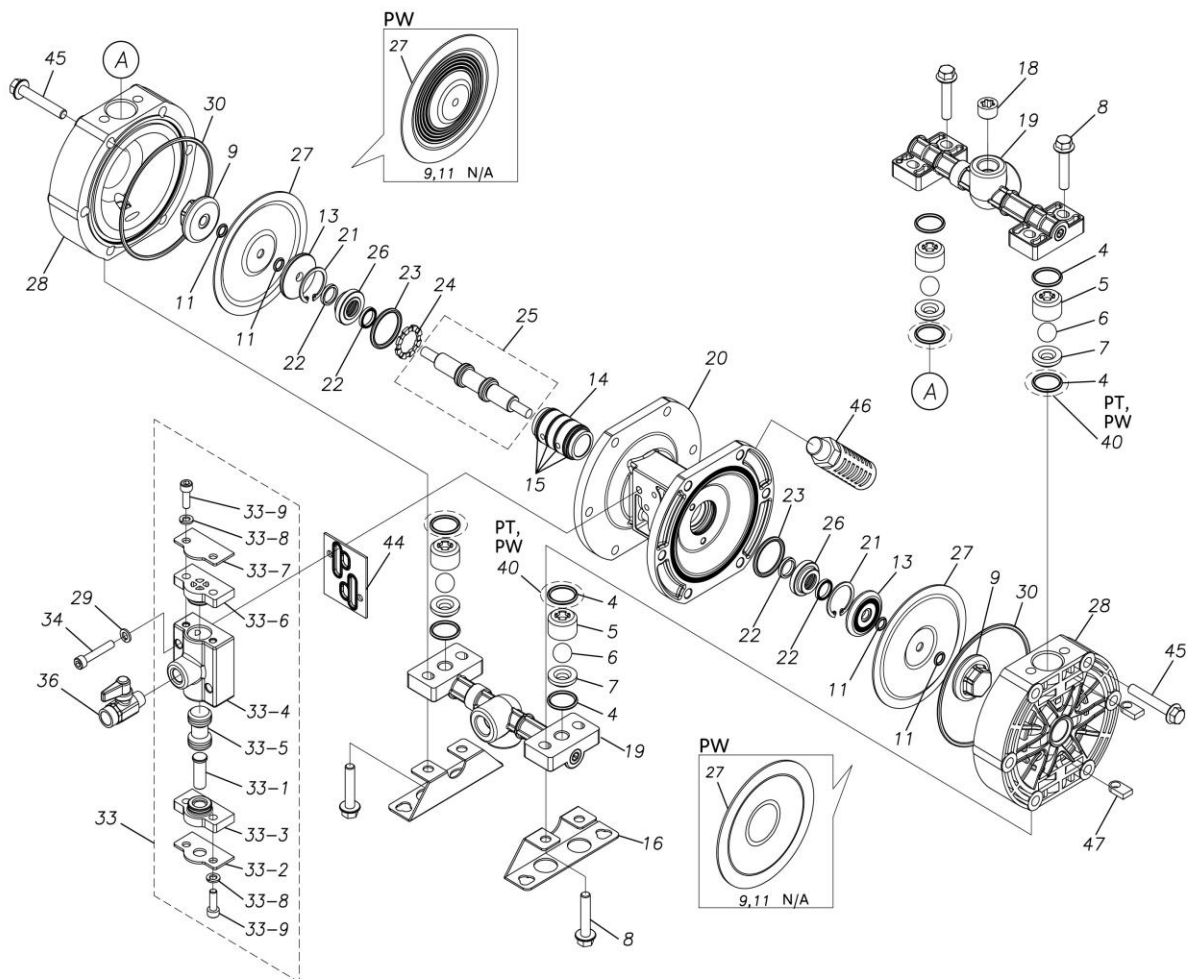

TC-X

Exploded View Drawing and Parts List

Model: **TC-X101PSN**

Model Number: **1D00029MN**

The part list and exploded view drawing as attached below indicate the full list of parts for the above mentioned pump model.

Please contact your Pump Distributor directly for more information.

■ Parts List

TC-X101PSN

1D00029MN

Ref.No.	Parts No.	Description	Parts Component	Remark
4	9S1EP0021	O RING P-21	8	
5	1D20027PB	VALVE STOPPER	4	
6	1D20005EB	BALL	4	
7	1D20029PM	VALVE SEAT	4	
8	9B2210840	BOLT M8 × 40	8	
9	1D20028PM	CENTER DISK	2	
13	1E20024AM	CENTER DISK	2	
14	1D30023MM	SLEEVE	1	
15	9S1BJ1026	O RING JASO-1026	4	
16	1D30003MM	BASE	2	
18	1H30043MN	PLUG	2	
19	1D10008MN	MANIFOLD ASSEMBLY	2	
20	1D30013MN	BODY	1	
21	9R1120030	RETAINING RING	2	
22	9S2BA0014	PACKING	4	
23	9S1BG0030	O RING G-30	2	
24	1D30014MB	SPACER	1	
25	1D10004MK	CENTER ROD ASSEMBLY	1	
26	1D30015MM	CENTER ROD GUIDE	2	
27	1D20020SB	DIAPHRAGM	2	
28	1D20026PM	OUT CHAMBER	2	
29	9W2210600	SPRING LOCK WASHER M6	2	
30	9S1EG0105	O RING G-105	2	
33	1D10003MN	VALVE BODY ASSEMBLY	1	

Ref.No.	Parts No.	Description	Parts Component	Remark
33-1	1D30007MM	RESET BUTTON	1	The parts of #33 are available with a set as [1D10003MN: VALVE BODY ASSEMBLY]. This is also available individually.
33-2	1D30008MM	REINFORCEMENT PLATE VALVE LOWER	1	
33-3	1D30009MB	SPOOL STOPPER LOWER	1	
33-4	1D30010MN	VALVE BODY	1	
33-5	1D10002MK	SPOOL ASSEMBLY	1	
33-6	1D30011MB	SPOOL STOPPER UPPER	1	
33-7	1D30012MM	REINFORCEMENT VALVE UPPER	1	
33-8	9W2210600	SPRING LOCK WASHER M6	4	
33-9	9B3210618	BOLT M6 × 18	4	
34	9B3220635	BOLT M6 × 35	2	
36	1E90002MN	BALL VALVE	1	
39	1H90001MB	SEAL TAPE	1	
44	1D30017MB	VALVE BODY GASKET	1	
45	9B2210850	BOLT M8 × 50	12	
46	1D90001MN	SILENCER	1	
47	1D30022MM	NAT OUT CHAMBER	8	