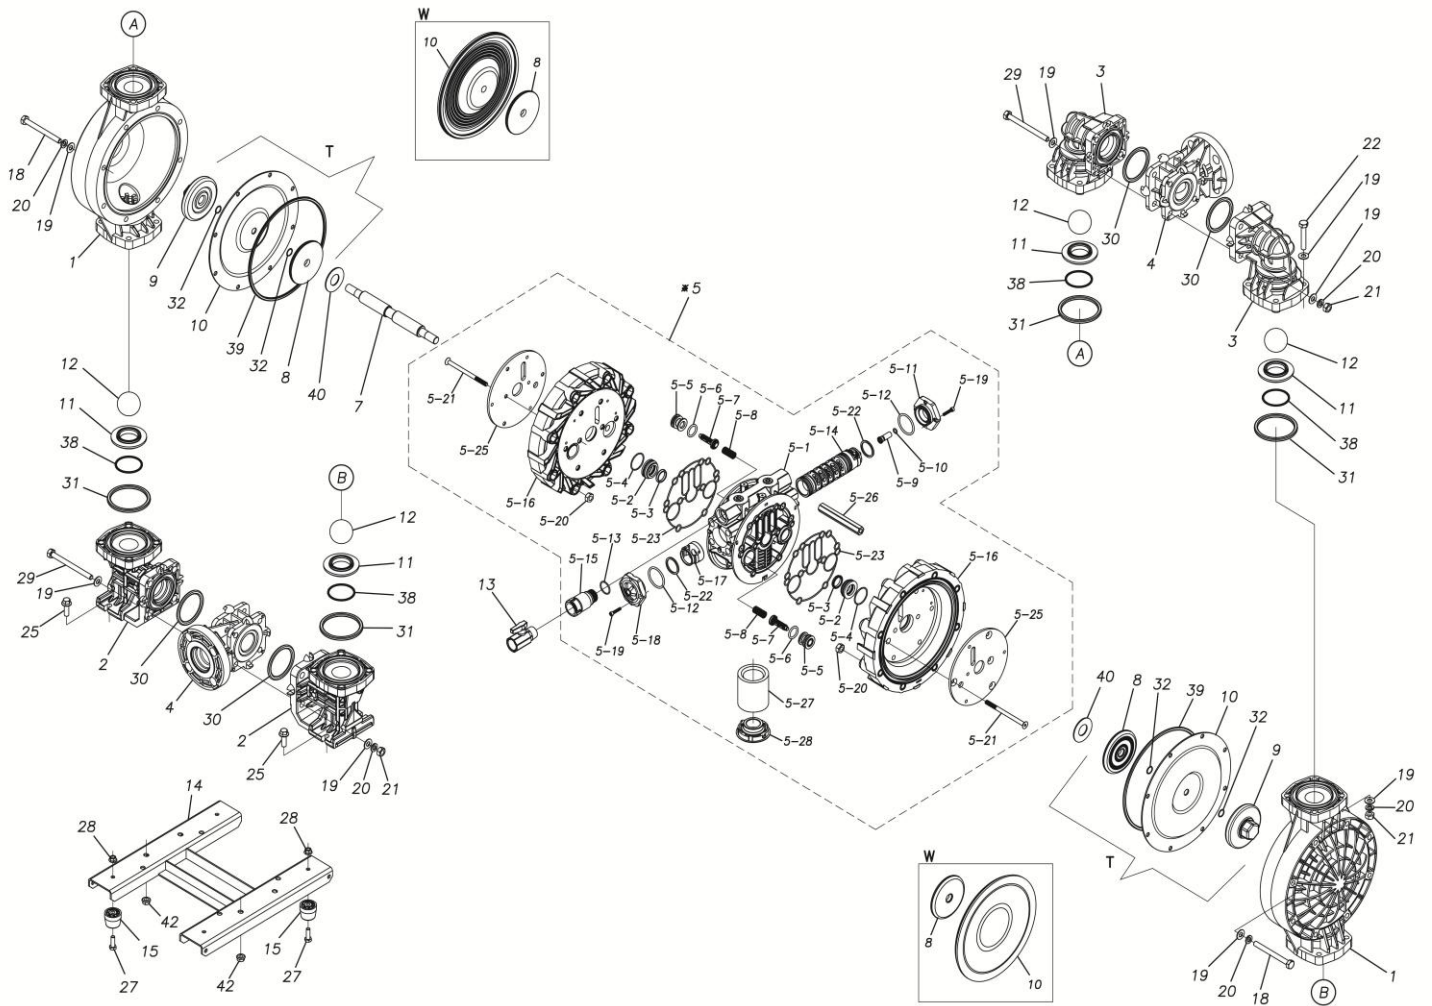

TC-X

Exploded View Drawing and Parts List

Model: **TC-X400VWJ-P**

Model Number: **1L00651MP**

The part list and exploded view drawing as attached below indicate the full list of parts for the above mentioned pump model.

Please contact your Pump Distributor directly for more information.

■ Parts List

TC-X400VWJ-P

1L00651MP

Ref.No.	Parts No.	Description	Parts Component	Remark
1	1L20015KM	OUT CHAMBER	2	
2	1L20074KM	IN MANIFOLD	2	
3	1L20017KM	OUT MANIFOLD	2	
4	1L20018KP	CENTER MANIFOLD	2	
5	1L10040MP	BODY ASSEMBLY	1	