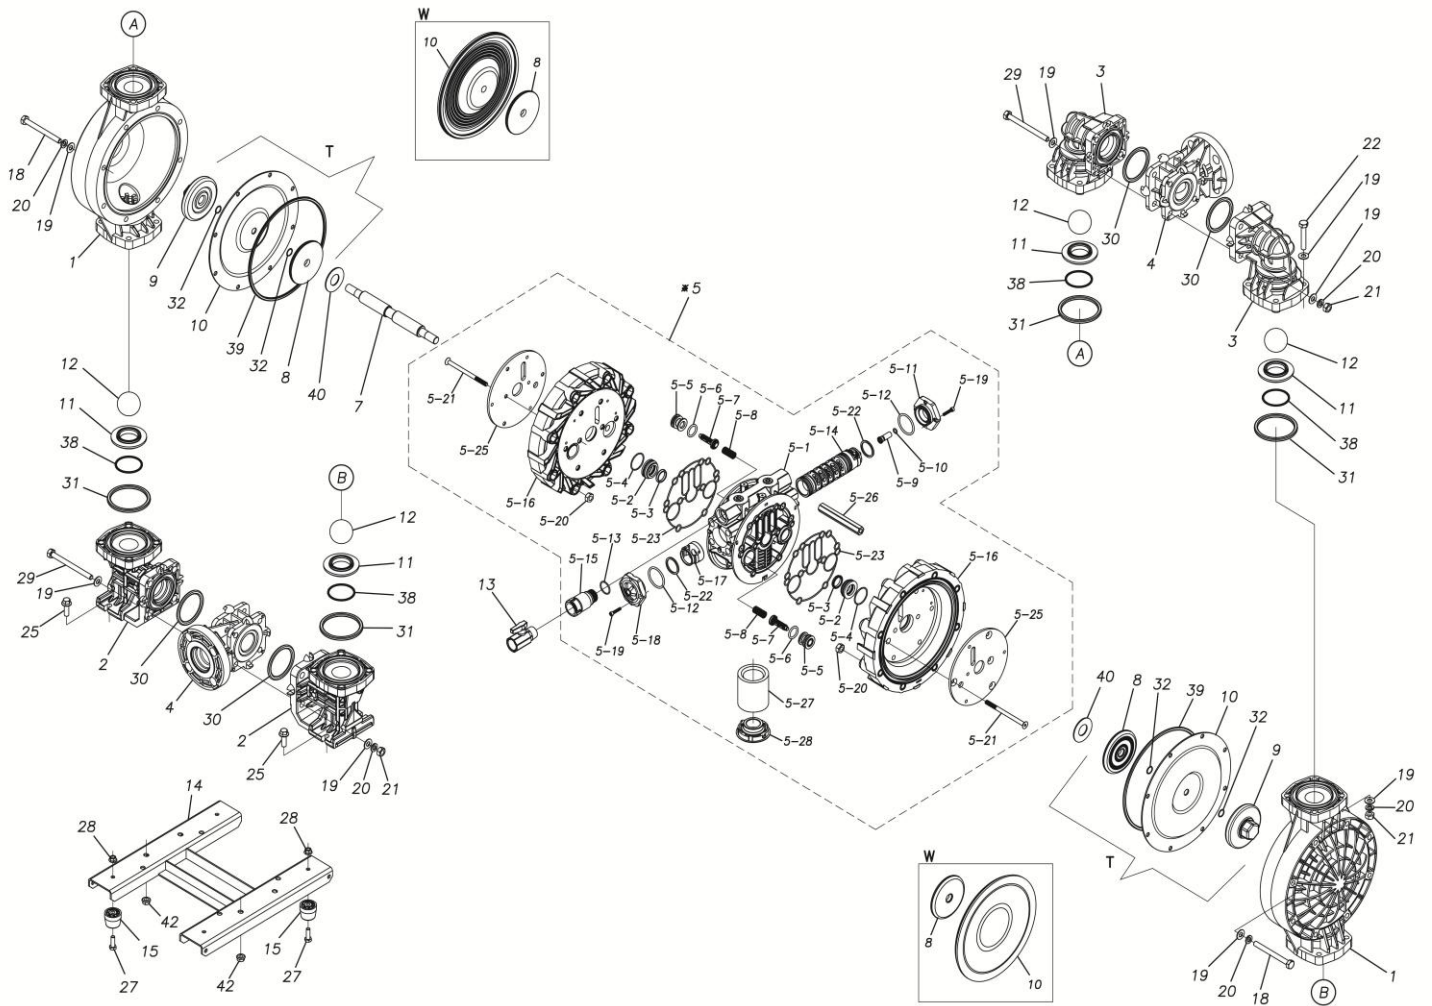

TC-X

Exploded View Drawing and Parts List

Model: **TC-X400VTJ-P**

Model Number: **1L00648MP**

The part list and exploded view drawing as attached below indicate the full list of parts for the above mentioned pump model.

Please contact your Pump Distributor directly for more information.

■ Parts List

TC-X400VTJ-P

1L00648MP

Ref.No.	Parts No.	Description	Parts Component	Remark
1	1L20015KM	OUT CHAMBER	2	
2	1L20074KM	IN MANIFOLD	2	
3	1L20017KM	OUT MANIFOLD	2	
4	1L20018KP	CENTER MANIFOLD	2	
5	1L10040MP	BODY ASSEMBLY	1	