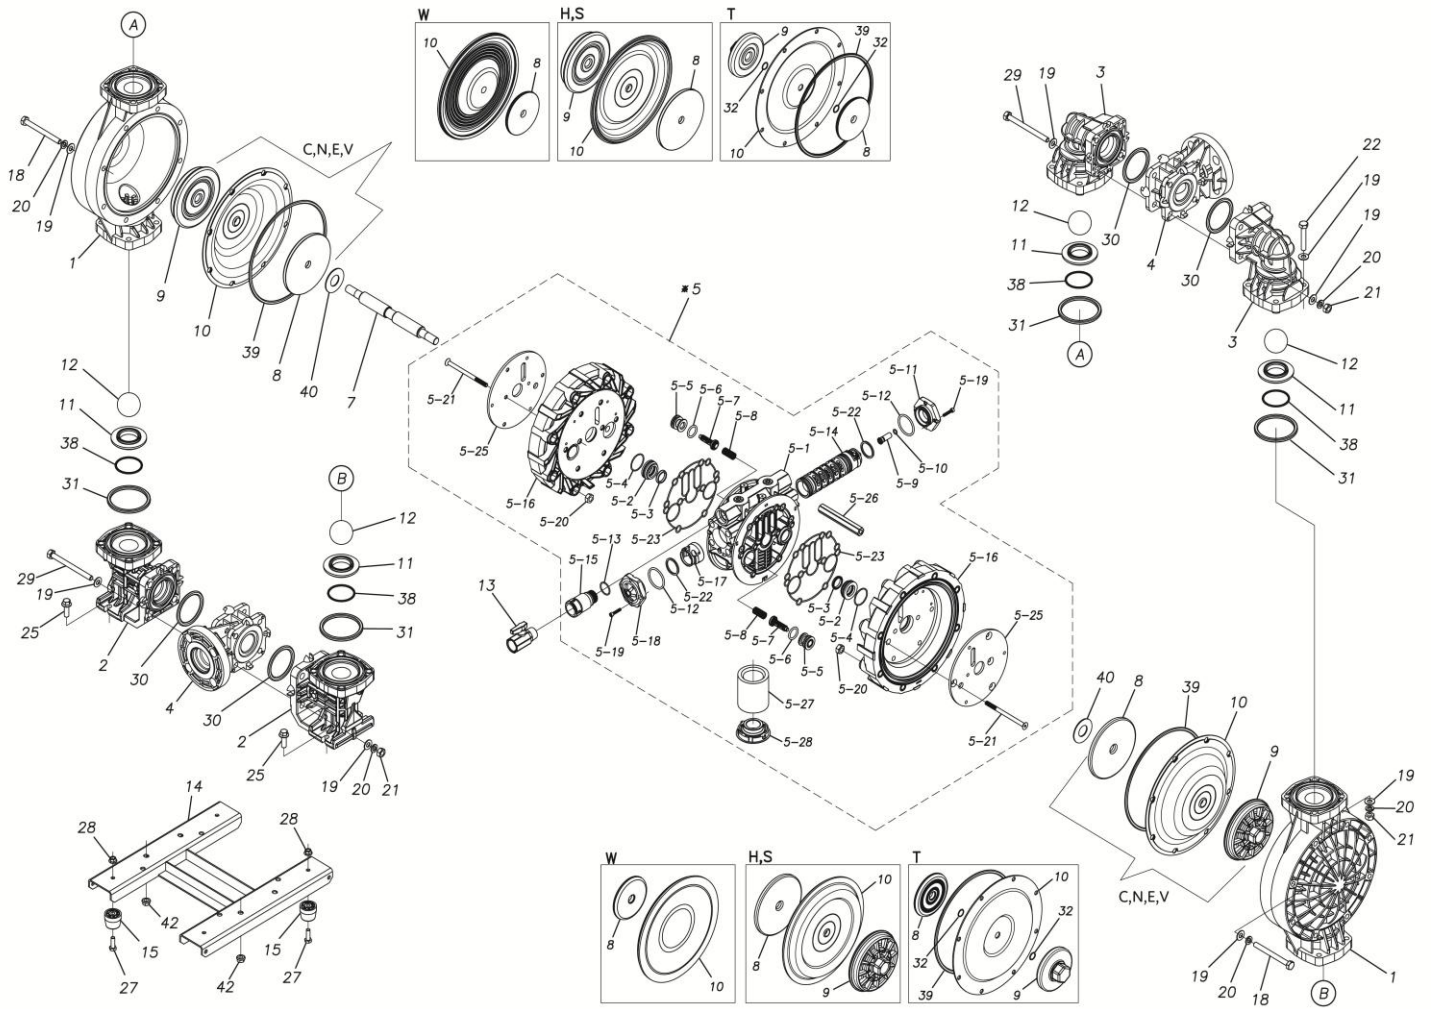

TC-X

Exploded View Drawing and Parts List

Model: **TC-X400GWJ-P**

Model Number: **1L00645MP**

The part list and exploded view drawing as attached below indicate the full list of parts for the above mentioned pump model.

Please contact your Pump Distributor directly for more information.

■ Parts List

TC-X400GWJ-P

1L00645MP

Ref.No.	Parts No.	Description	Parts Component	Remark
1	1L20015PM	OUT CHAMBER	2	
2	1L20074PM	IN MANIFOLD	2	
3	1L20017PM	OUT MANIFOLD	2	
4	1L20018PP	CENTER MANIFOLD	2	
5	1L10040MP	BODY ASSEMBLY	1	