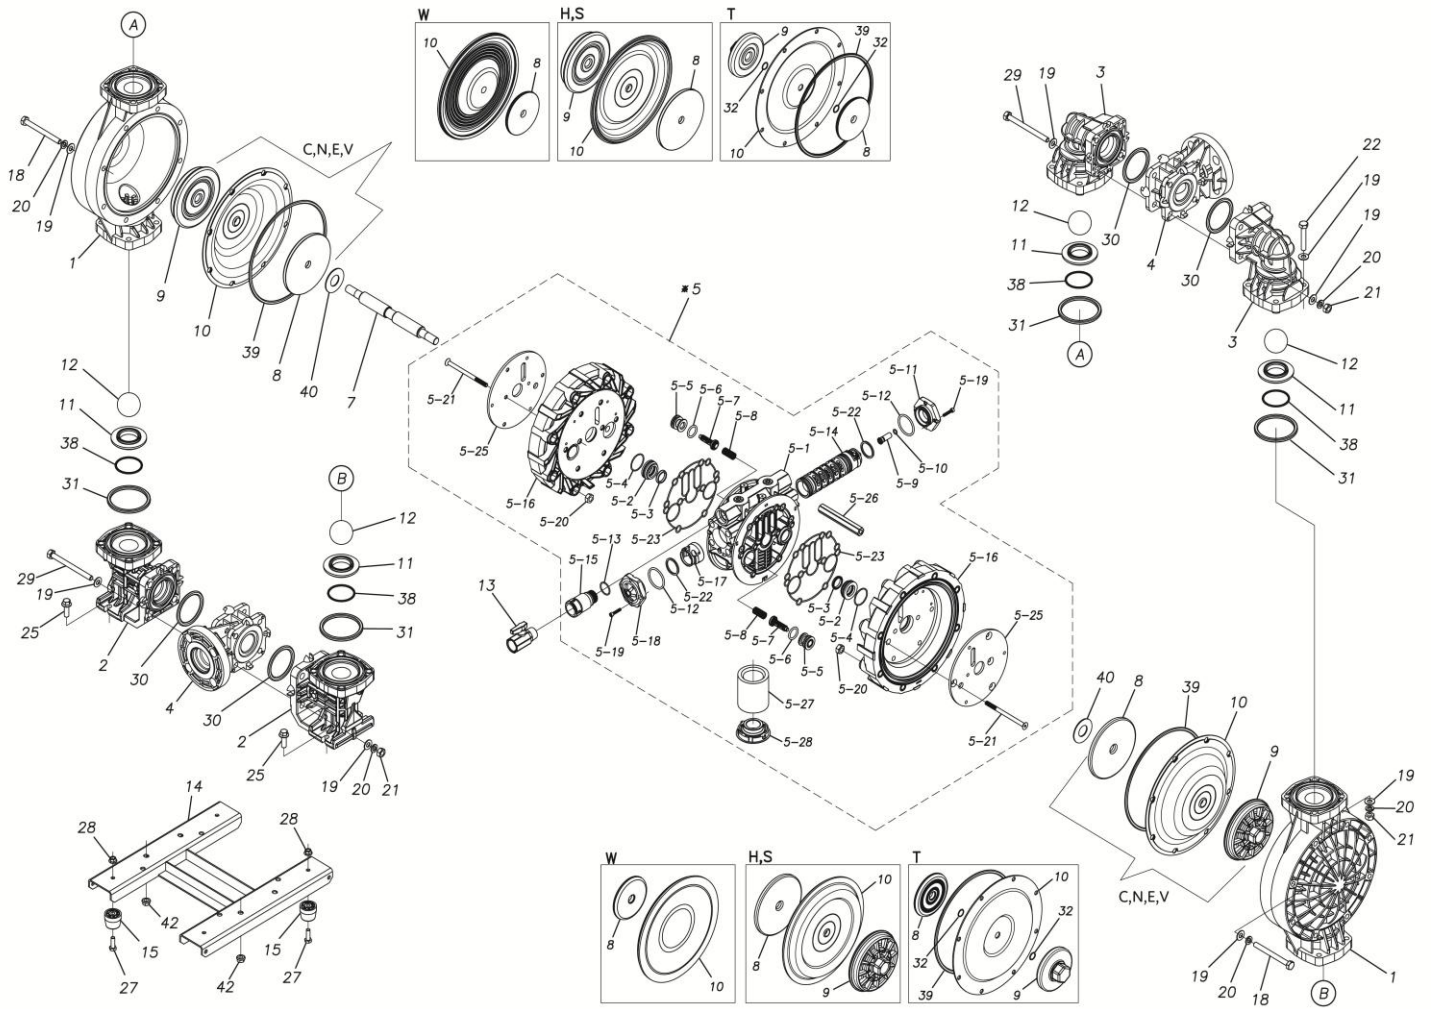

TC-X

Exploded View Drawing and Parts List

Model: **TC-X400GTJ-P**

Model Number: **1L00642MP**

The part list and exploded view drawing as attached below indicate the full list of parts for the above mentioned pump model.

Please contact your Pump Distributor directly for more information.

■ Parts List

TC-X400GTJ-P

1L00642MP

Ref.No.	Parts No.	Description	Parts Component	Remark
1	1L20015PM	OUT CHAMBER	2	
2	1L20074PM	IN MANIFOLD	2	
3	1L20017PM	OUT MANIFOLD	2	
4	1L20018PP	CENTER MANIFOLD	2	
5	1L10040MP	BODY ASSEMBLY	1	