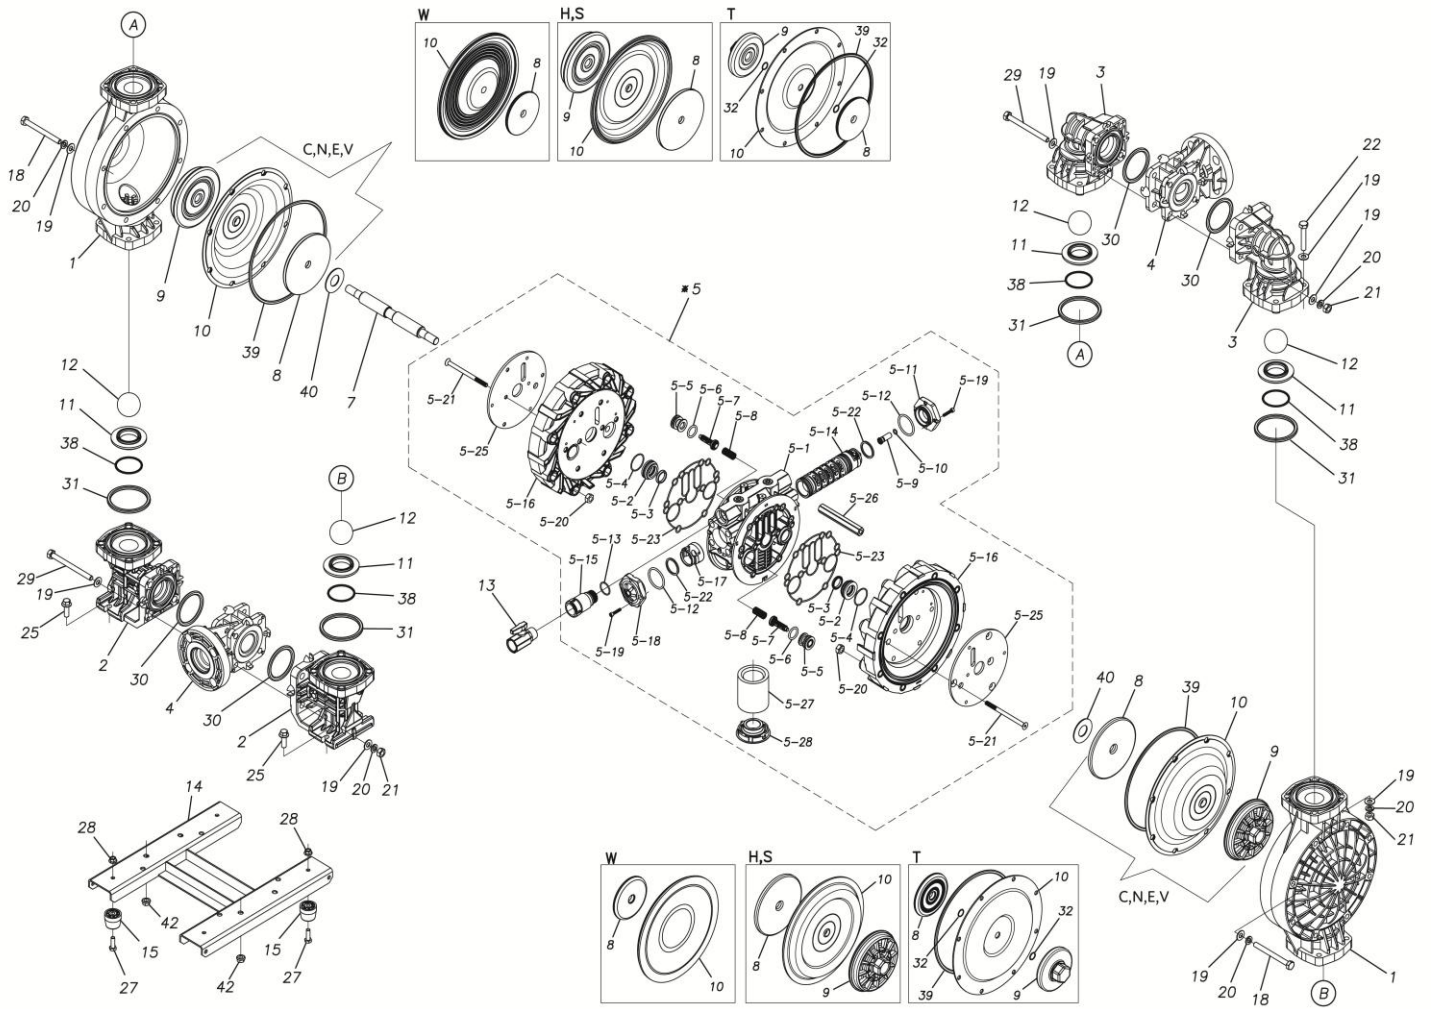

TC-X

Exploded View Drawing and Parts List

Model: **TC-X400GVJ-P**

Model Number: **1L00641MP**

The part list and exploded view drawing as attached below indicate the full list of parts for the above mentioned pump model.

Please contact your Pump Distributor directly for more information.

■ Parts List

TC-X400GVJ-P

1L00641MP

Ref.No.	Parts No.	Description	Parts Component	Remark
1	1L20015PM	OUT CHAMBER	2	
2	1L20074PM	IN MANIFOLD	2	
3	1L20017PM	OUT MANIFOLD	2	
4	1L20018PP	CENTER MANIFOLD	2	
5	1L10040MP	BODY ASSEMBLY	1	