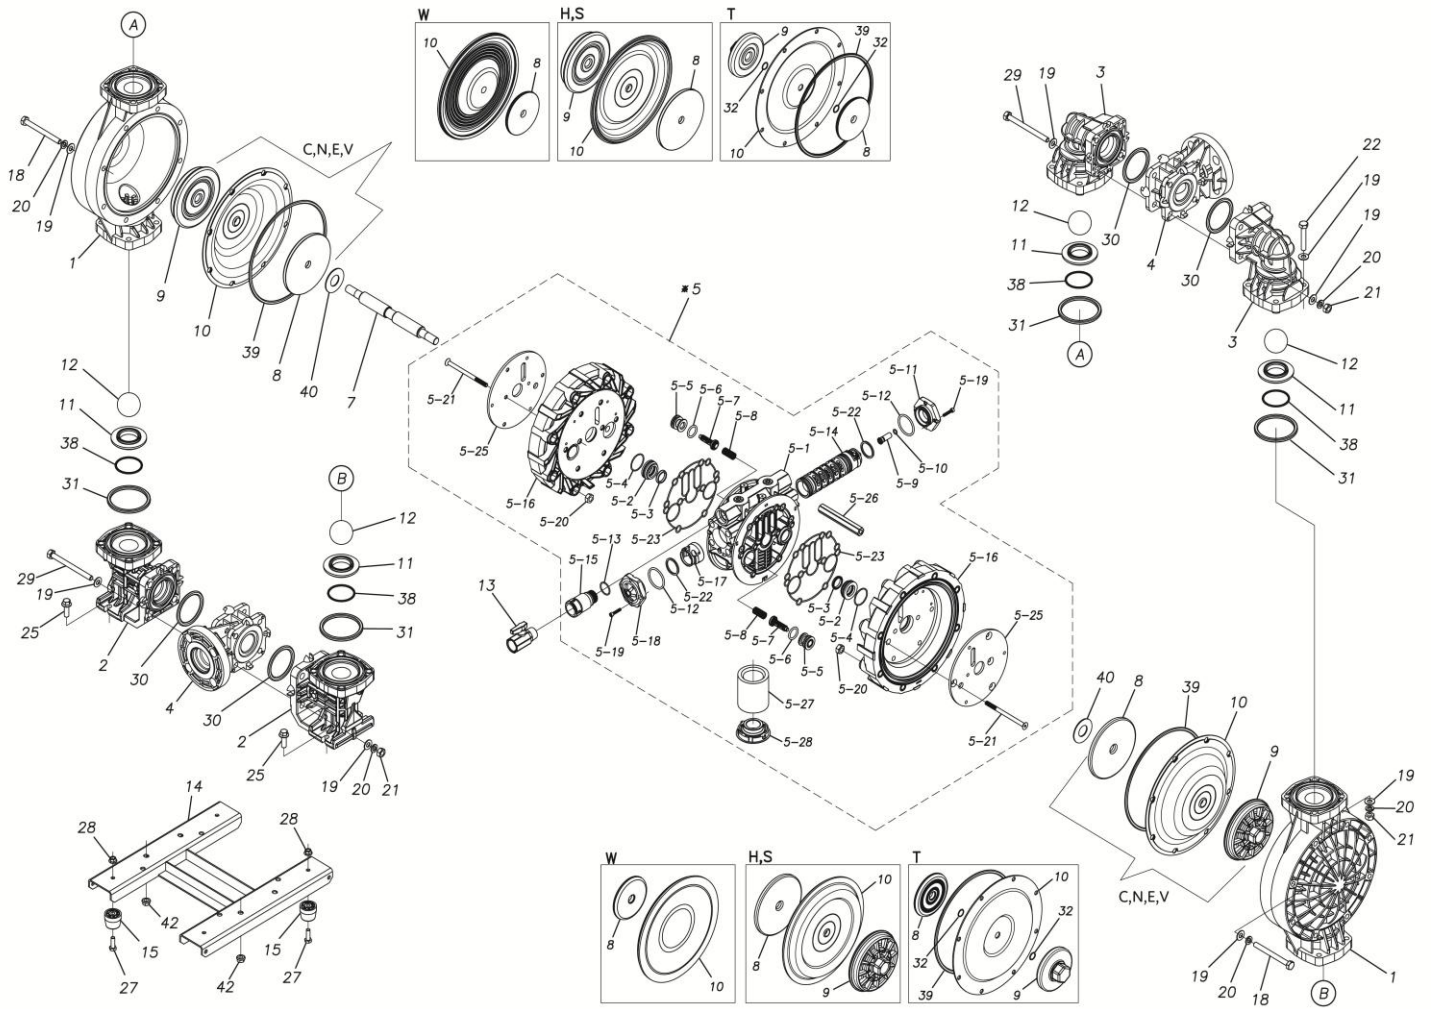

TC-X

Exploded View Drawing and Parts List

Model: **TC-X400GEJ-P**

Model Number: **1L00640MP**

The part list and exploded view drawing as attached below indicate the full list of parts for the above mentioned pump model.

Please contact your Pump Distributor directly for more information.

■ Parts List

TC-X400GEJ-P

1L00640MP

Ref.No.	Parts No.	Description	Parts Component	Remark
1	1L20015PM	OUT CHAMBER	2	
2	1L20074PM	IN MANIFOLD	2	
3	1L20017PM	OUT MANIFOLD	2	
4	1L20018PP	CENTER MANIFOLD	2	
5	1L10040MP	BODY ASSEMBLY	1	