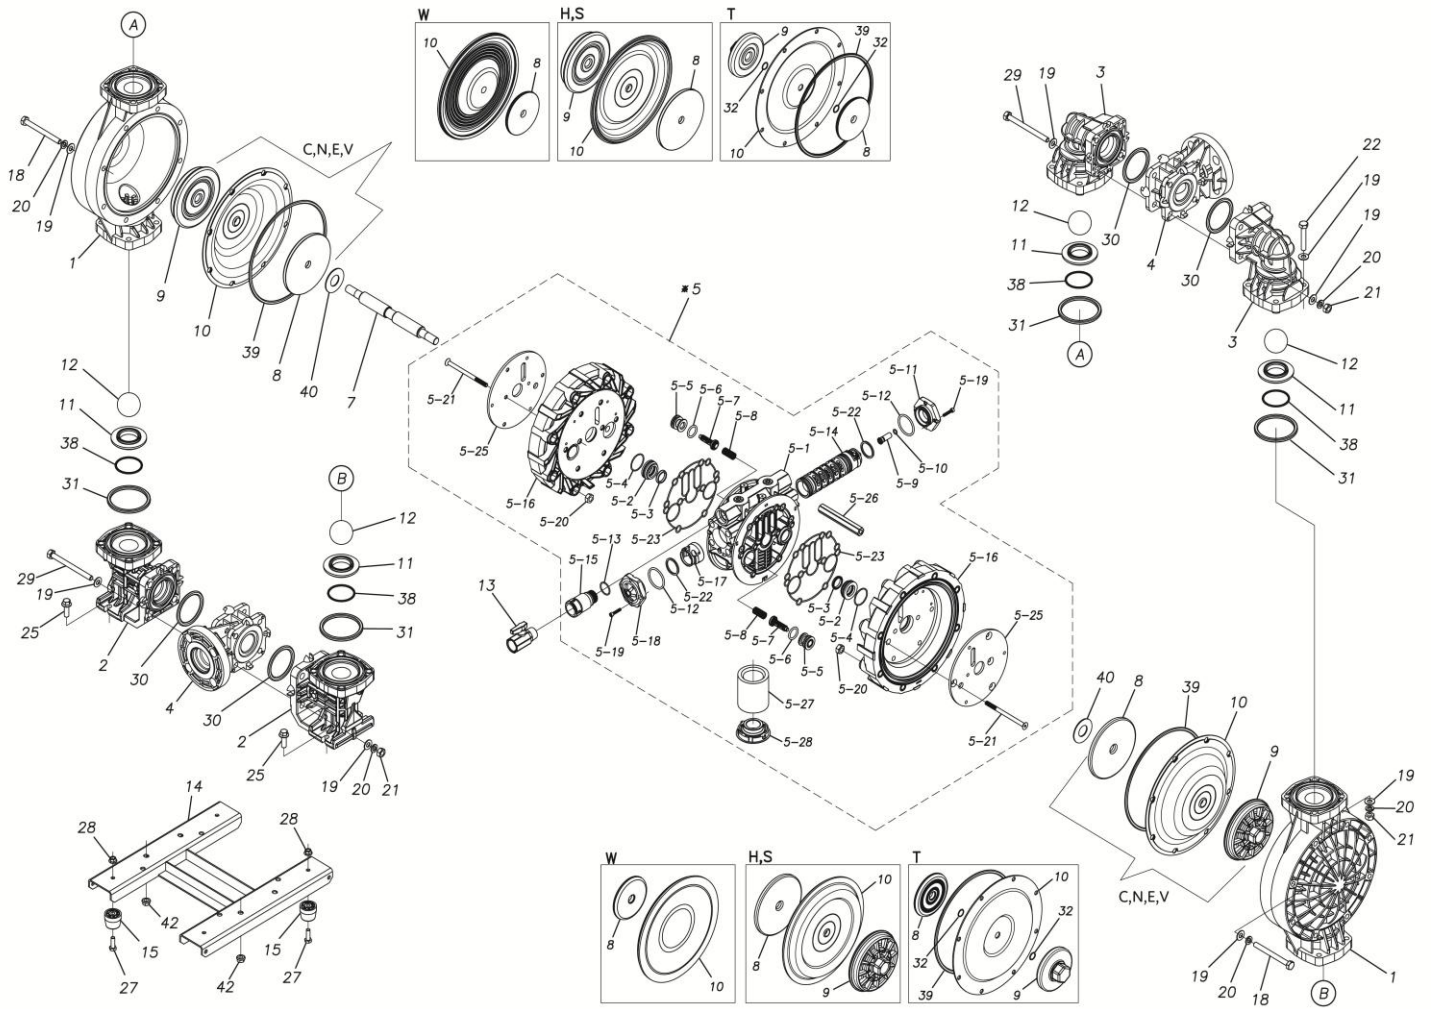

## Exploded View Drawing and Parts List

Model: **TC-X400GNJ-P**

Model Number: **1L00639MP**

The part list and exploded view drawing as attached below indicate the full list of parts for the above mentioned pump model.

Please contact your Pump Distributor directly for more information.

■ Parts List

TC-X400GNJ-P

1L00639MP

Ref.No.	Parts No.	Description	Parts Component	Remark
1	1L20015PM	OUT CHAMBER	2	
2	1L20074PM	IN MANIFOLD	2	
3	1L20017PM	OUT MANIFOLD	2	
4	1L20018PP	CENTER MANIFOLD	2	
5	1L10040MP	BODY ASSEMBLY	1	