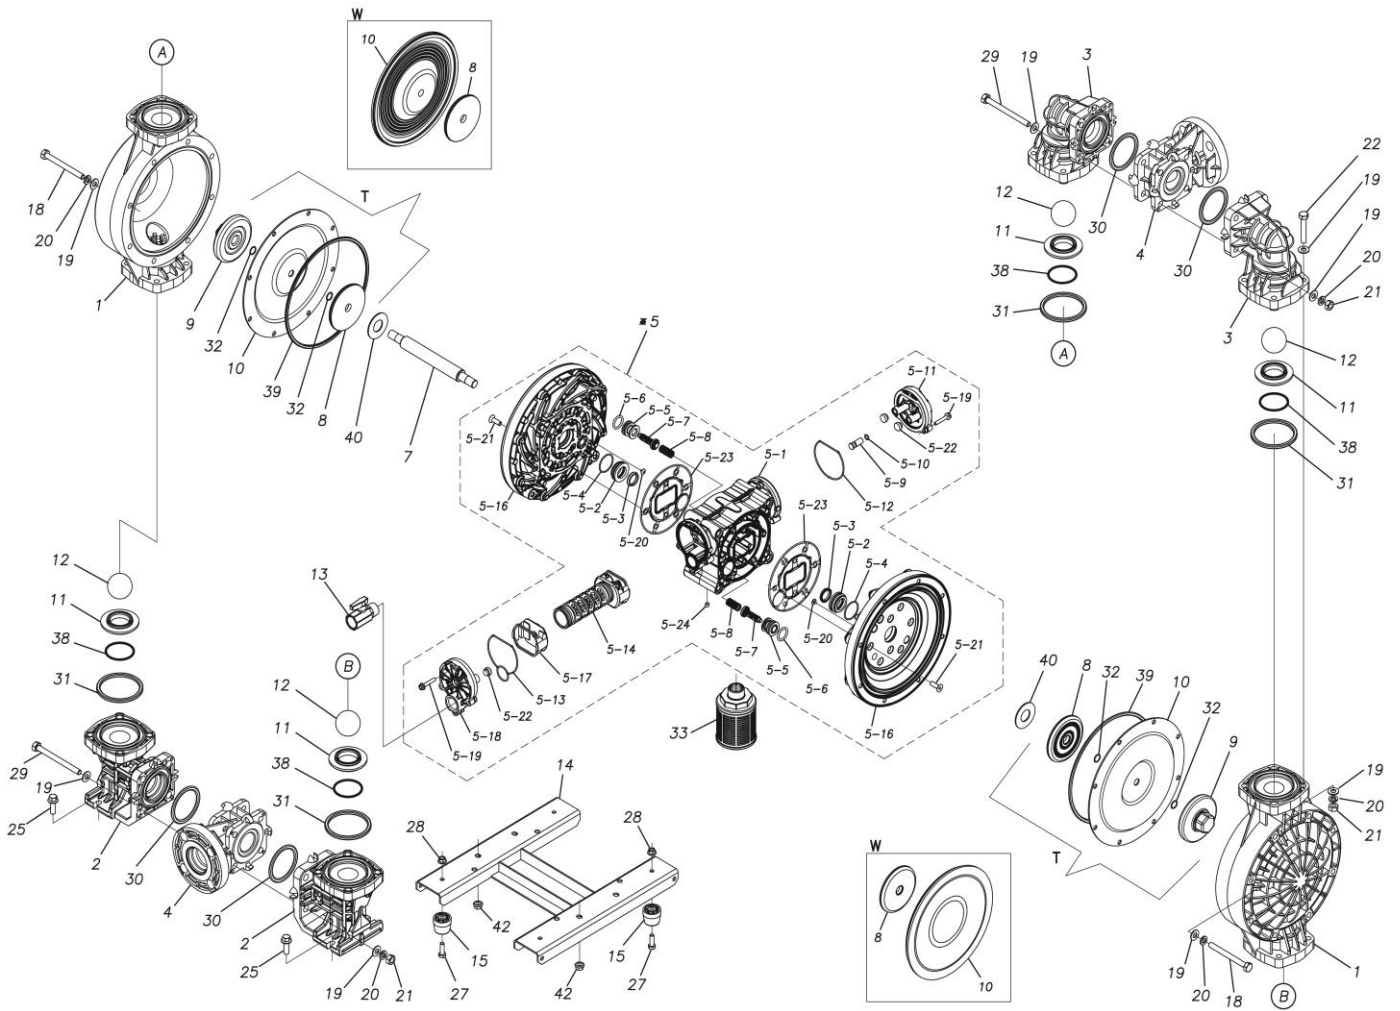

## Exploded View Drawing and Parts List

Model: **TC-X400VWJ**

Model Number: **1L00628MP**

The part list and exploded view drawing as attached below indicate the full list of parts for the above mentioned pump model.

Please contact your Pump Distributor directly for more information.

■ Parts List

TC-X400VWJ

1L00628MP

Ref.No.	Parts No.	Description	Parts Component	Remark
1	1L20015KM	OUT CHAMBER	2	
2	1L20074KM	IN MANIFOLD	2	
3	1L20017KM	OUT MANIFOLD	2	
4	1L20018KP	CENTER MANIFOLD	2	
5	1L10023MP	BODY ASSEMBLY	1	