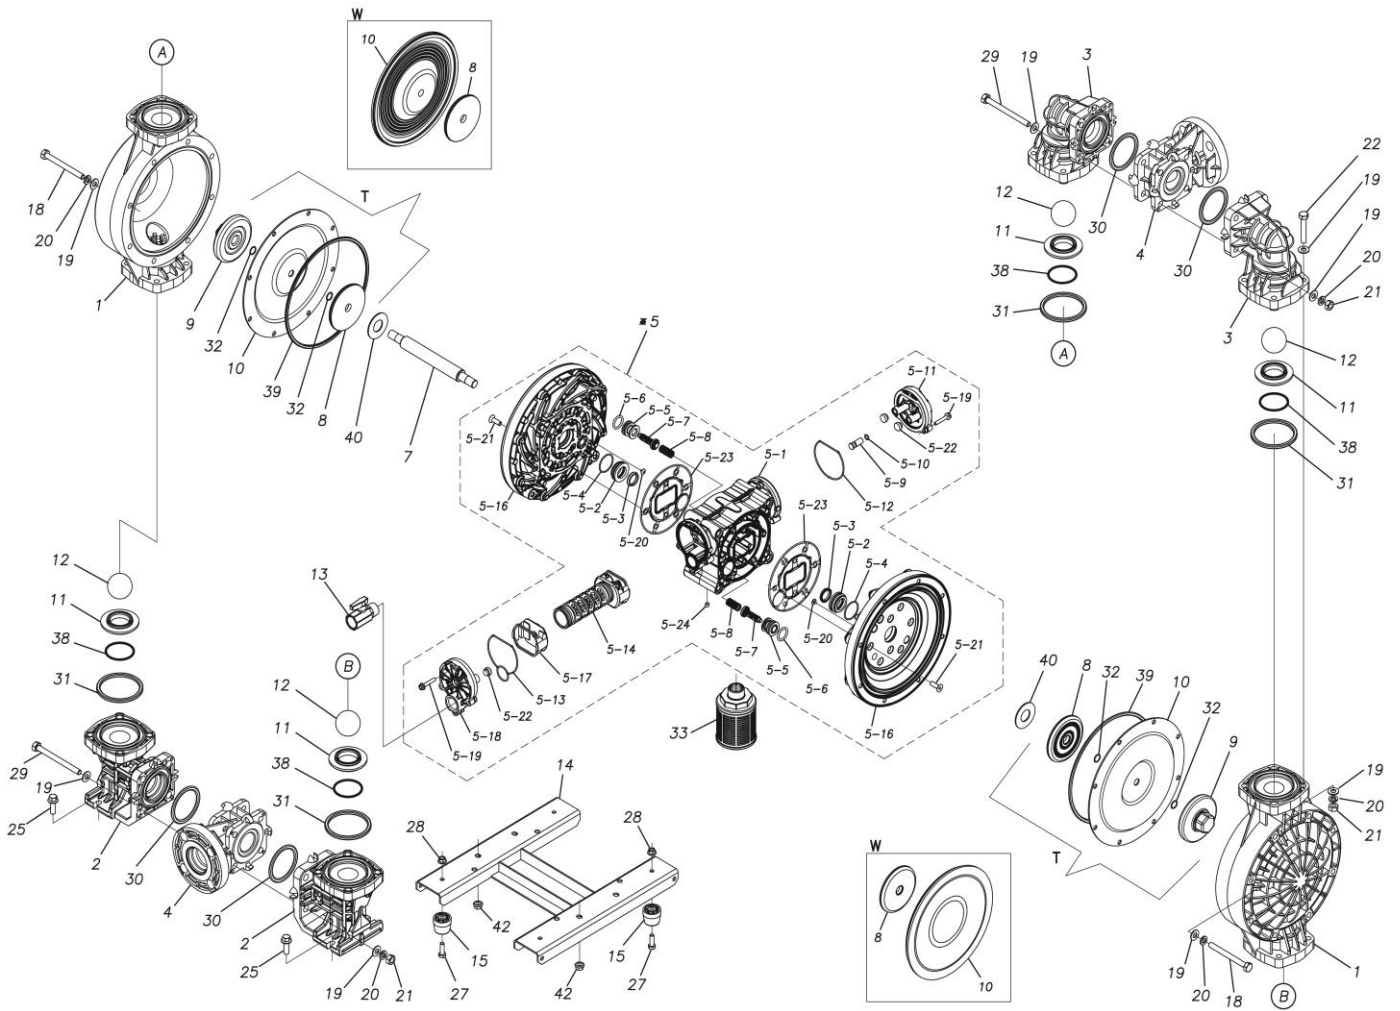

## Exploded View Drawing and Parts List

Model: **TC-X400VTJ**

Model Number: **1L00625MP**

The part list and exploded view drawing as attached below indicate the full list of parts for the above mentioned pump model.

Please contact your Pump Distributor directly for more information.

■ Parts List

TC-X400VTJ

1L00625MP

Ref.No.	Parts No.	Description	Parts Component	Remark
1	1L20015KM	OUT CHAMBER	2	
2	1L20074KM	IN MANIFOLD	2	
3	1L20017KM	OUT MANIFOLD	2	
4	1L20018KP	CENTER MANIFOLD	2	
5	1L10023MP	BODY ASSEMBLY	1	