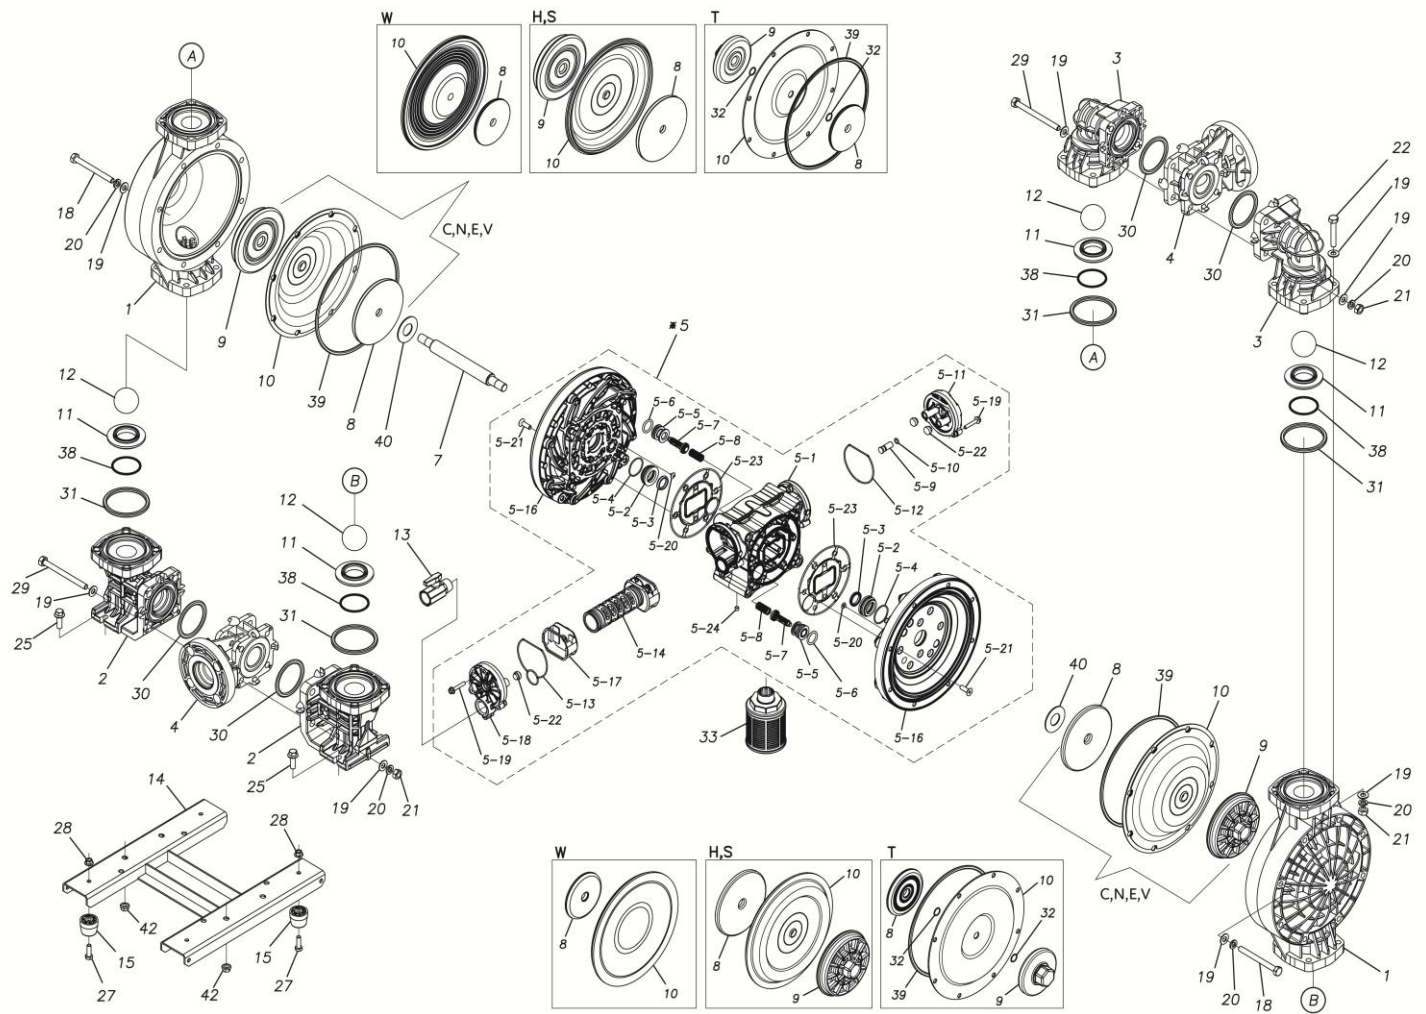

TC-X

Exploded View Drawing and Parts List

Model: **TC-X400GWJ**

Model Number: **1L00606MP**

The part list and exploded view drawing as attached below indicate the full list of parts for the above mentioned pump model.

Please contact your Pump Distributor directly for more information.

■ Parts List

TC-X400GWJ

1L00606MP

Ref.No.	Parts No.	Description	Parts Component	Remark
1	1L20015PM	OUT CHAMBER	2	
2	1L20074PM	IN MANIFOLD	2	
3	1L20017PM	OUT MANIFOLD	2	
4	1L20018PP	CENTER MANIFOLD	2	
5	1L10023MP	BODY ASSEMBLY	1	