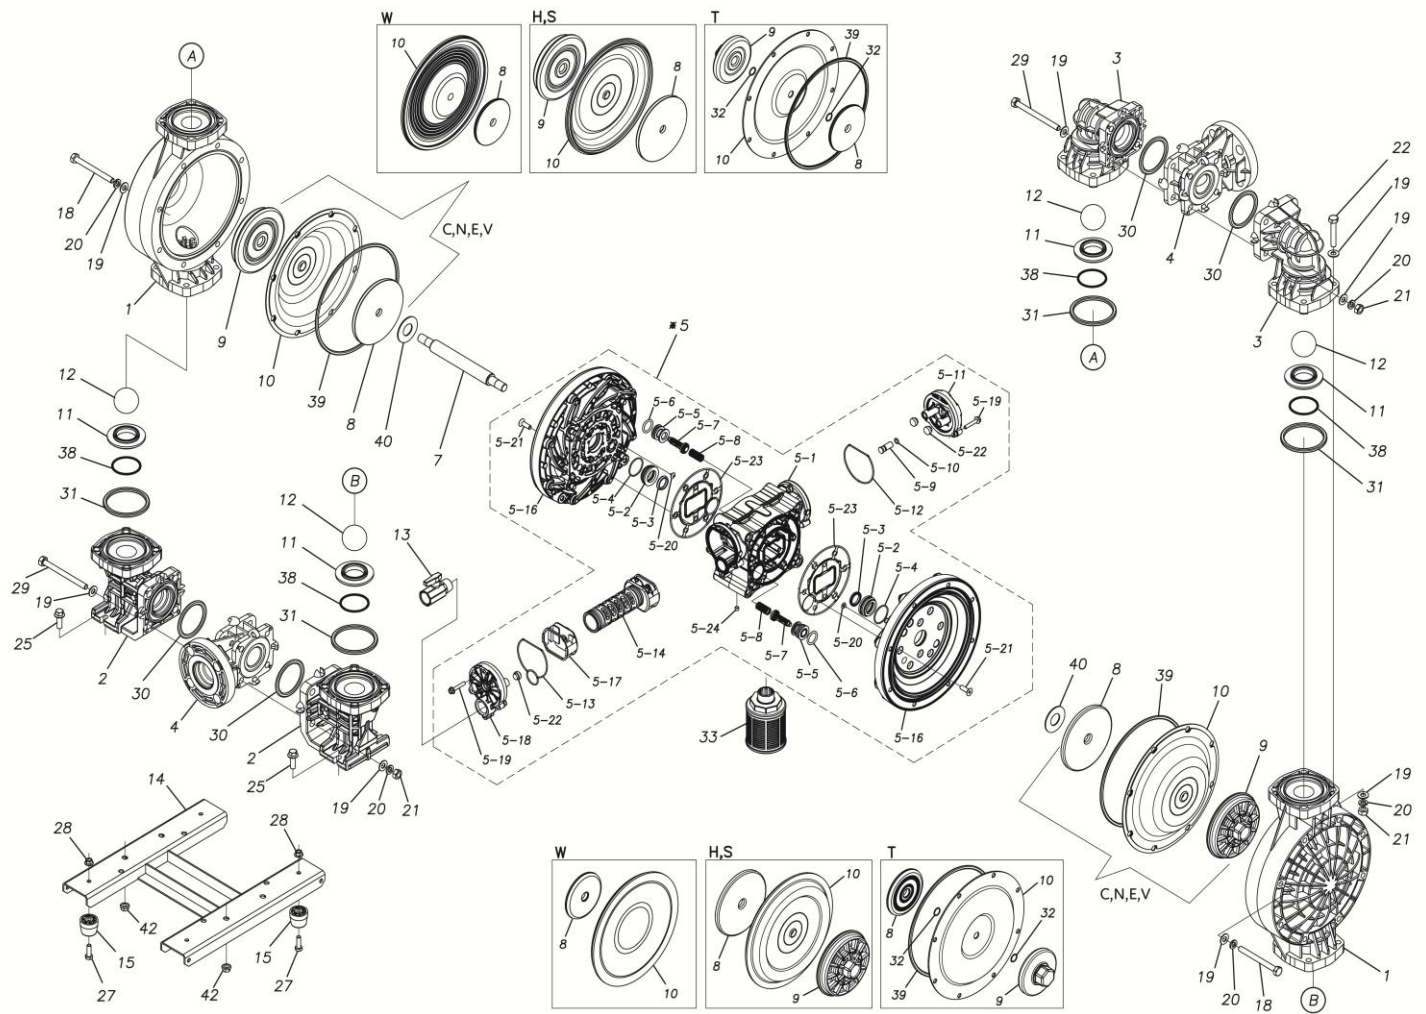

TC-X

Exploded View Drawing and Parts List

Model: **TC-X400GSJ**

Model Number: **1L00605MP**

The part list and exploded view drawing as attached below indicate the full list of parts for the above mentioned pump model.

Please contact your Pump Distributor directly for more information.

■ Parts List

TC-X400GSJ

1L00605MP

Ref.No.	Parts No.	Description	Parts Component	Remark
1	1L20015PM	OUT CHAMBER	2	
2	1L20074PM	IN MANIFOLD	2	
3	1L20017PM	OUT MANIFOLD	2	
4	1L20018PP	CENTER MANIFOLD	2	
5	1L10023MP	BODY ASSEMBLY	1	