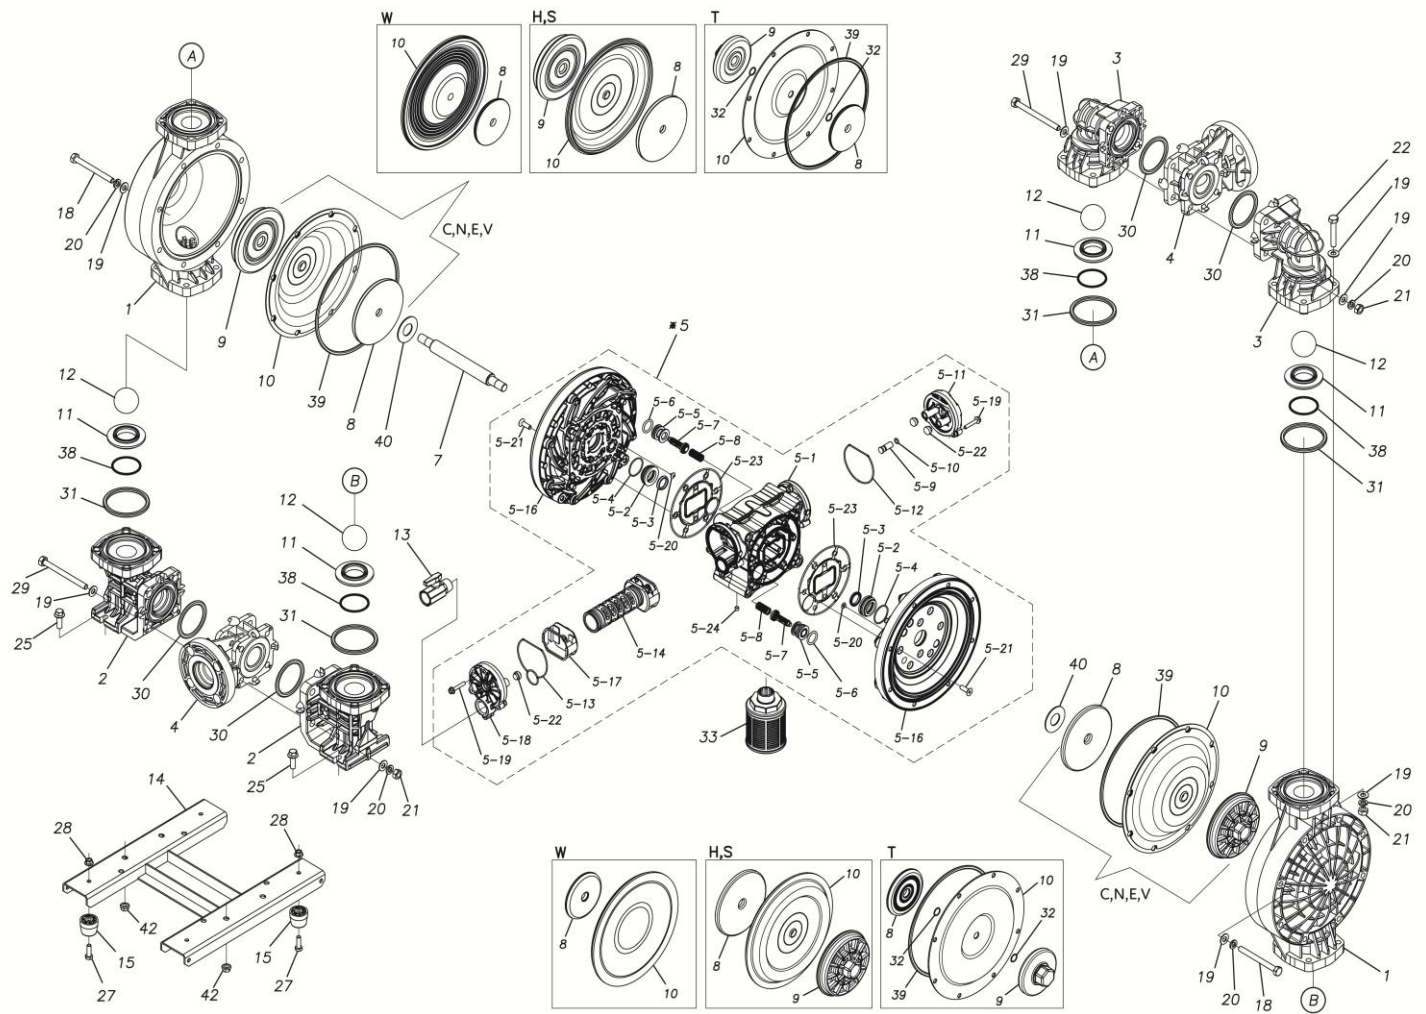

TC-X

Exploded View Drawing and Parts List

Model: **TC-X400GHJ**

Model Number: **1L00604MP**

The part list and exploded view drawing as attached below indicate the full list of parts for the above mentioned pump model.

Please contact your Pump Distributor directly for more information.

■ Parts List

TC-X400GHJ

1L00604MP

Ref.No.	Parts No.	Description	Parts Component	Remark
1	1L20015PM	OUT CHAMBER	2	
2	1L20074PM	IN MANIFOLD	2	
3	1L20017PM	OUT MANIFOLD	2	
4	1L20018PP	CENTER MANIFOLD	2	
5	1L10023MP	BODY ASSEMBLY	1	