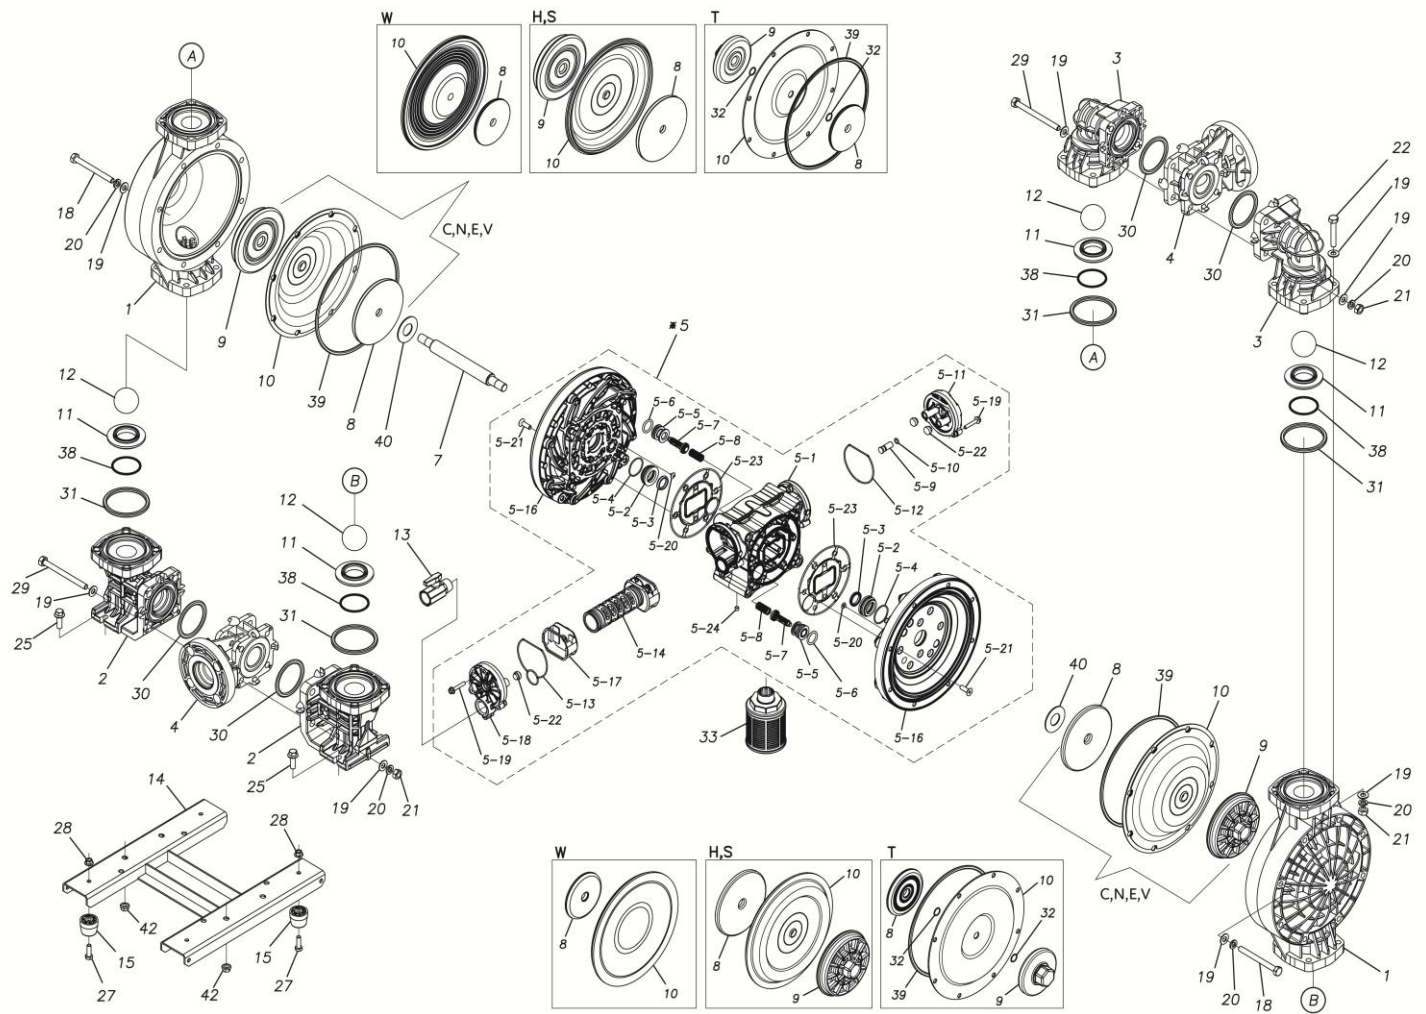

TC-X

Exploded View Drawing and Parts List

Model: **TC-X400GTJ**

Model Number: **1L00603MP**

The part list and exploded view drawing as attached below indicate the full list of parts for the above mentioned pump model.

Please contact your Pump Distributor directly for more information.

■ Parts List

TC-X400GTJ

1L00603MP

Ref.No.	Parts No.	Description	Parts Component	Remark
1	1L20015PM	OUT CHAMBER	2	
2	1L20074PM	IN MANIFOLD	2	
3	1L20017PM	OUT MANIFOLD	2	
4	1L20018PP	CENTER MANIFOLD	2	
5	1L10023MP	BODY ASSEMBLY	1	