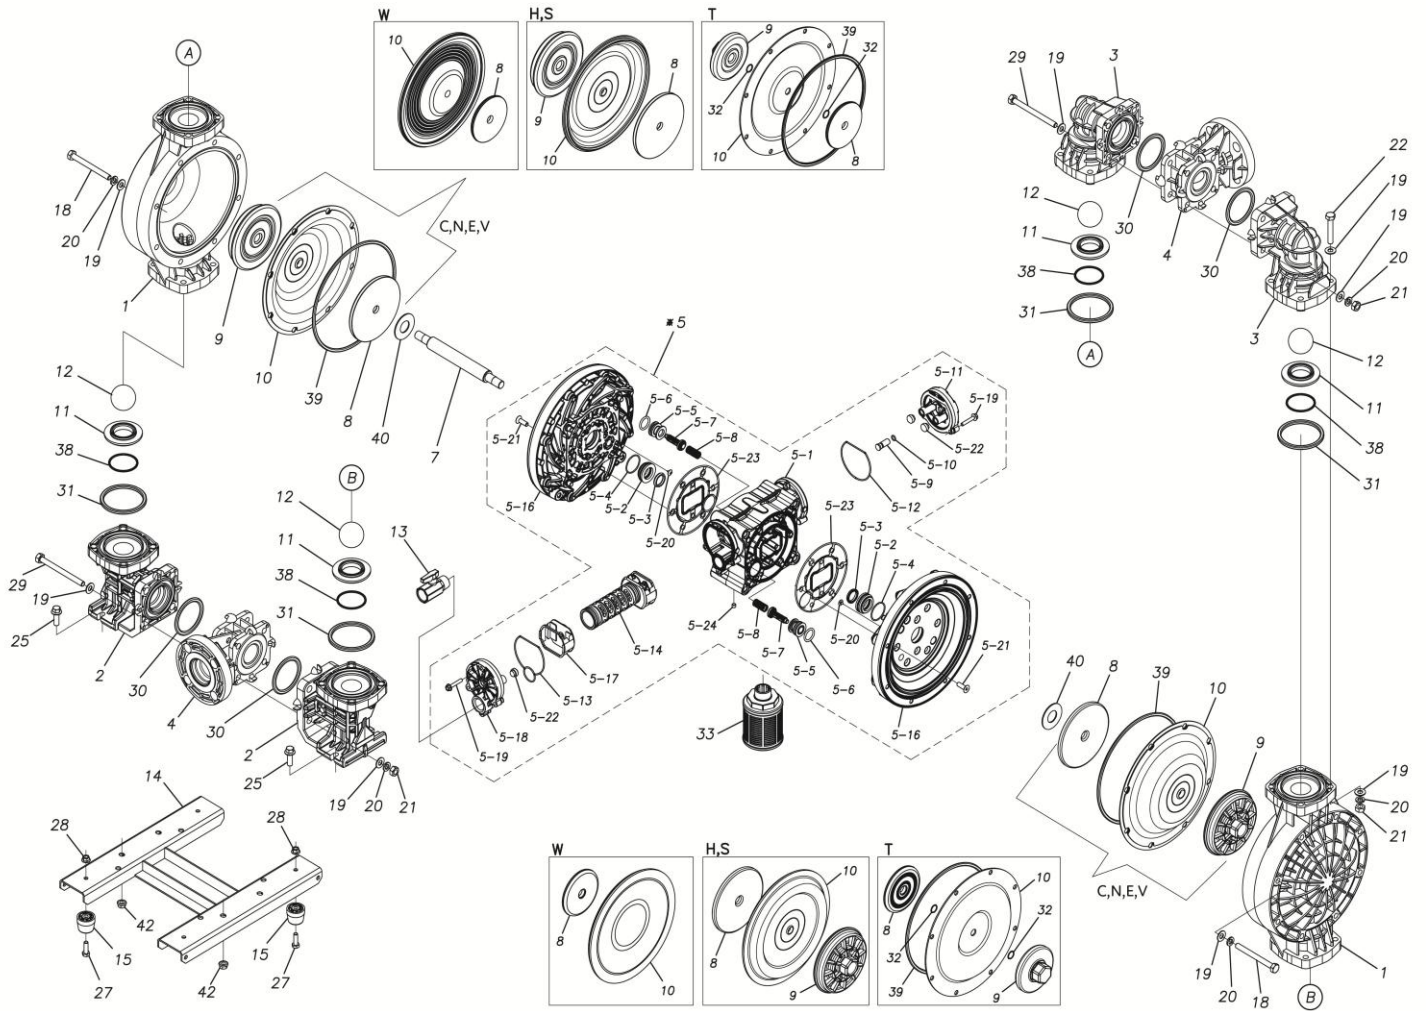

TC-X

Exploded View Drawing and Parts List

Model: **TC-X400GVJ**

Model Number: **1L00602MP**

The part list and exploded view drawing as attached below indicate the full list of parts for the above mentioned pump model.

Please contact your Pump Distributor directly for more information.

■ Parts List

TC-X400GVJ

1L00602MP

Ref.No.	Parts No.	Description	Parts Component	Remark
1	1L20015PM	OUT CHAMBER	2	
2	1L20074PM	IN MANIFOLD	2	
3	1L20017PM	OUT MANIFOLD	2	
4	1L20018PP	CENTER MANIFOLD	2	
5	1L10023MP	BODY ASSEMBLY	1	