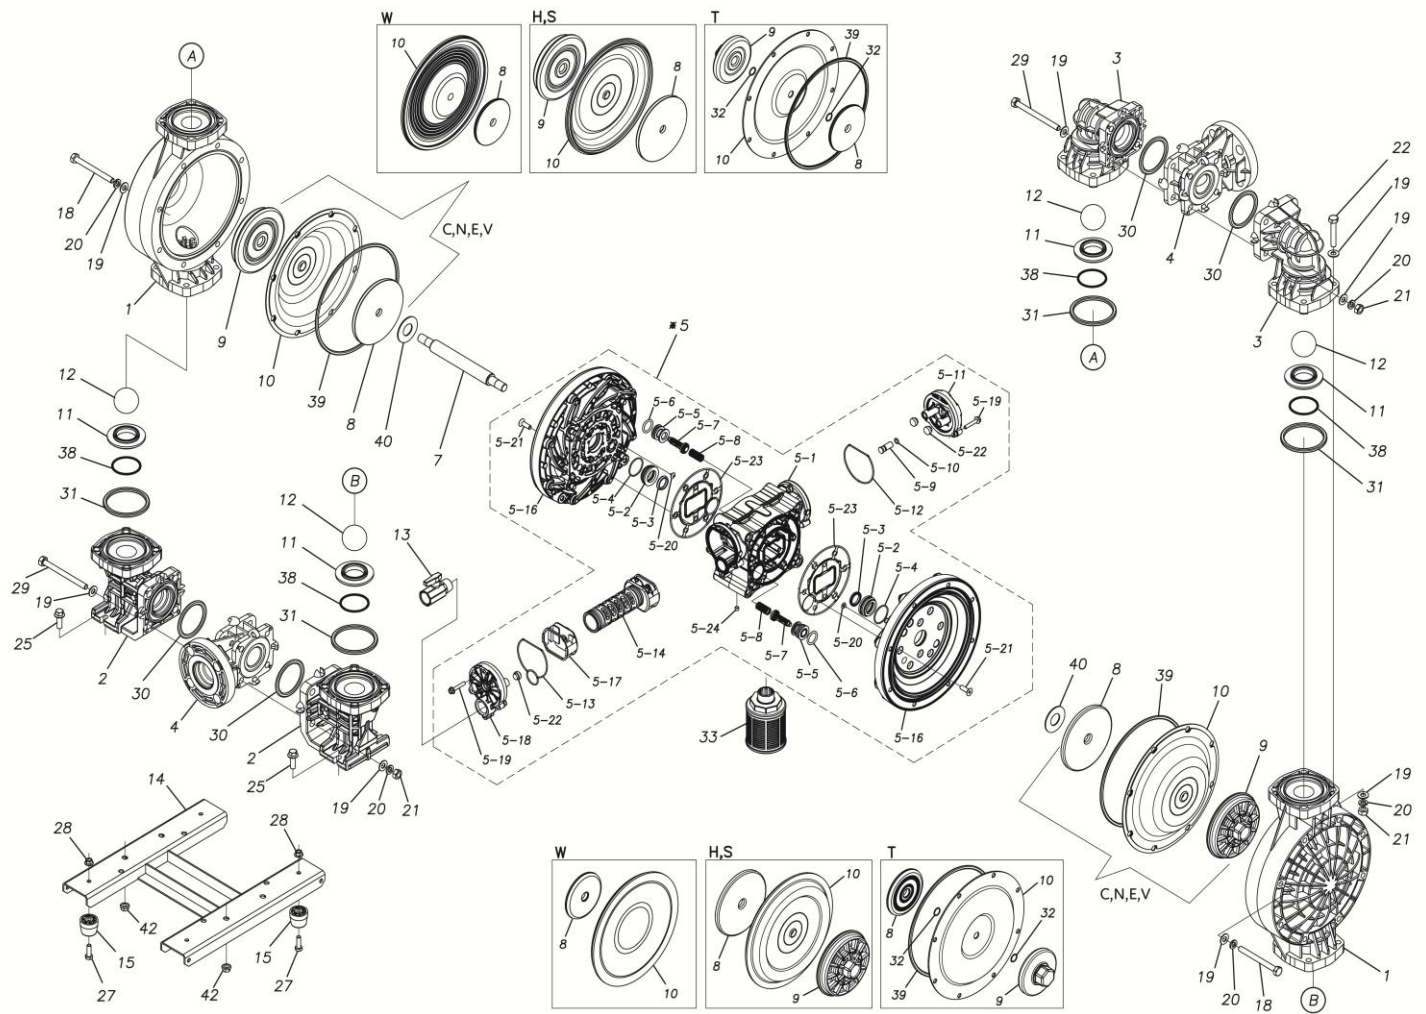

## Exploded View Drawing and Parts List

Model: **TC-X400GEJ**

Model Number: **1L00601MP**

The part list and exploded view drawing as attached below indicate the full list of parts for the above mentioned pump model.

Please contact your Pump Distributor directly for more information.

■ Parts List

TC-X400GEJ

1L00601MP

Ref.No.	Parts No.	Description	Parts Component	Remark
1	1L20015PM	OUT CHAMBER	2	
2	1L20074PM	IN MANIFOLD	2	
3	1L20017PM	OUT MANIFOLD	2	
4	1L20018PP	CENTER MANIFOLD	2	
5	1L10023MP	BODY ASSEMBLY	1	