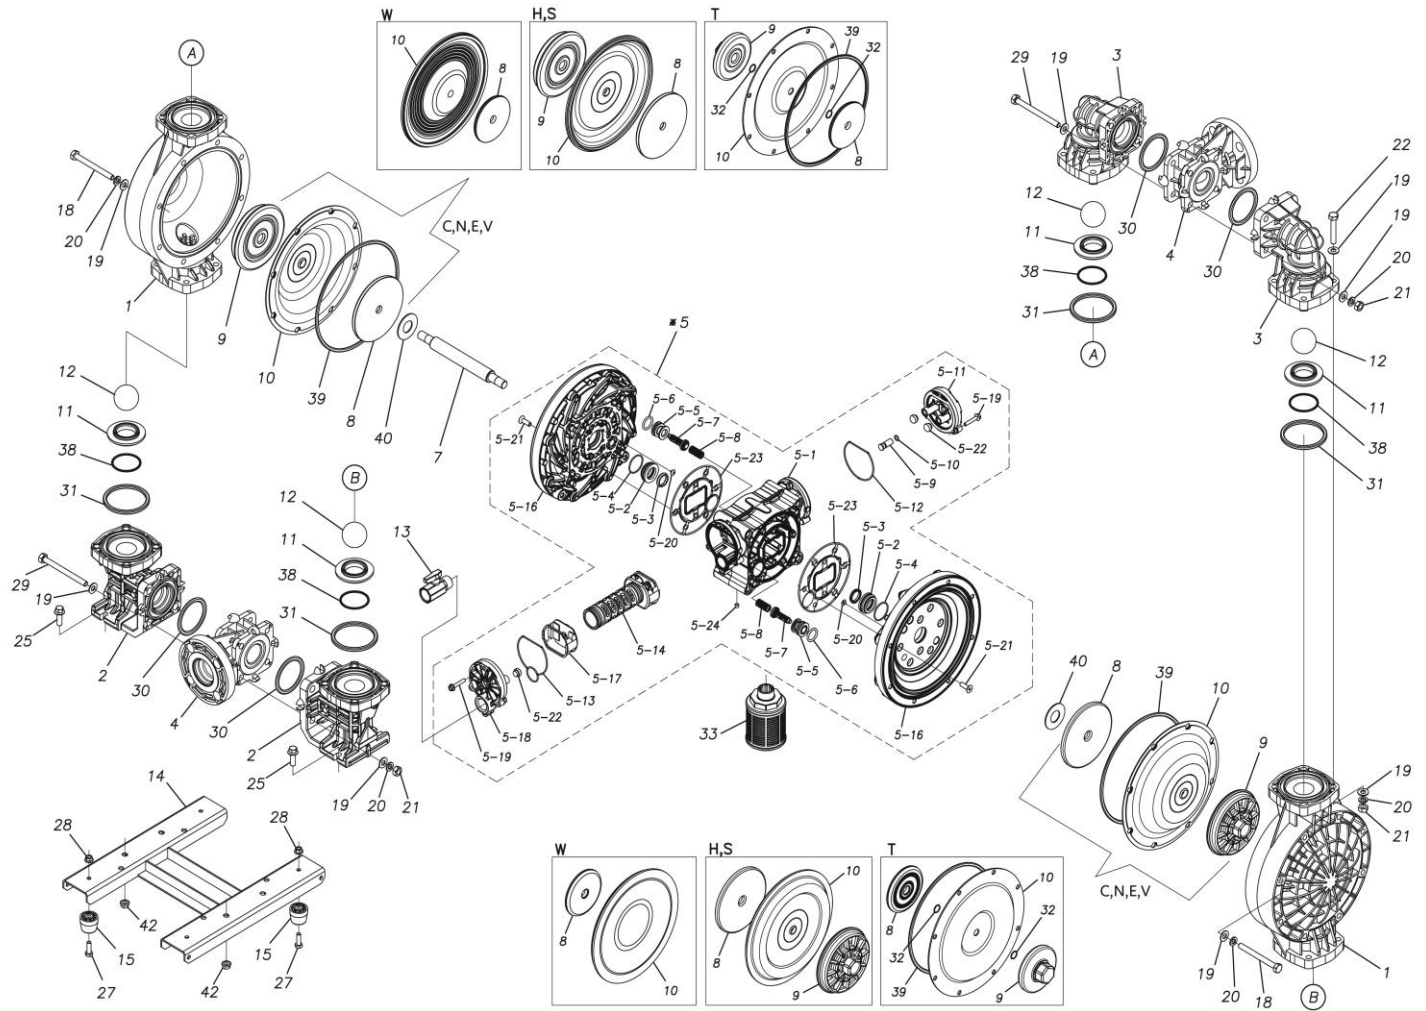

TC-X

Exploded View Drawing and Parts List

Model: **TC-X400GNJ**

Model Number: **1L00600MP**

The part list and exploded view drawing as attached below indicate the full list of parts for the above mentioned pump model.

Please contact your Pump Distributor directly for more information.

■ Parts List

TC-X400GNJ

1L00600MP

Ref.No.	Parts No.	Description	Parts Component	Remark
1	1L20015PM	OUT CHAMBER	2	
2	1L20074PM	IN MANIFOLD	2	
3	1L20017PM	OUT MANIFOLD	2	
4	1L20018PP	CENTER MANIFOLD	2	
5	1L10023MP	BODY ASSEMBLY	1	