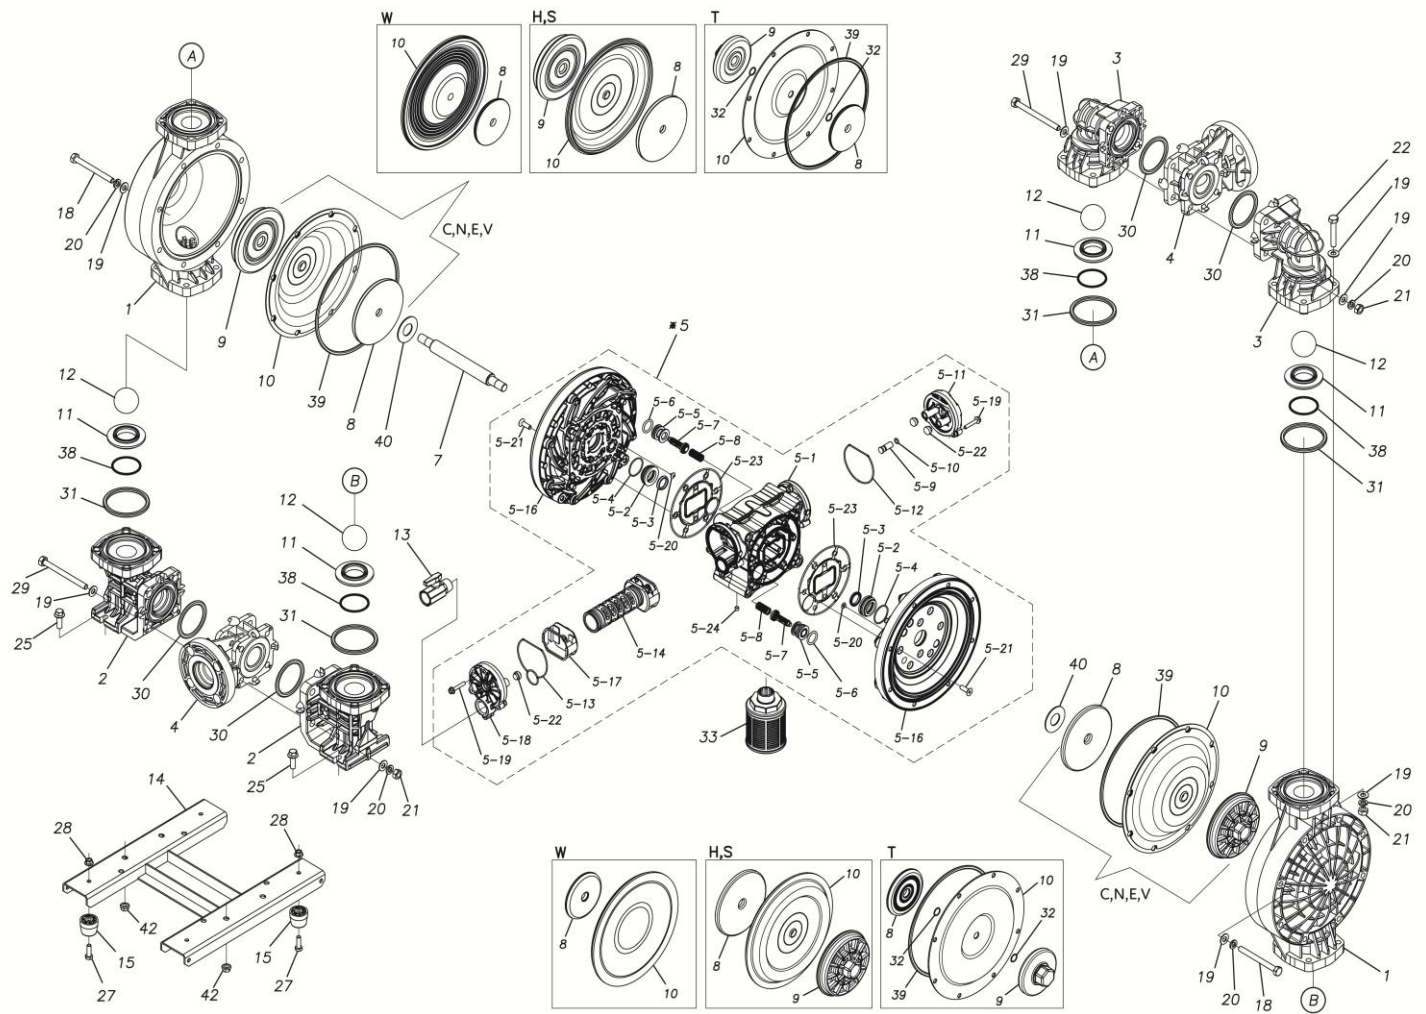

TC-X

Exploded View Drawing and Parts List

Model: **TC-X400GCJ**

Model Number: **1L00599MP**

The part list and exploded view drawing as attached below indicate the full list of parts for the above mentioned pump model.

Please contact your Pump Distributor directly for more information.

■ Parts List

TC-X400GCJ

1L00599MP

Ref.No.	Parts No.	Description	Parts Component	Remark
1	1L20015PM	OUT CHAMBER	2	
2	1L20074PM	IN MANIFOLD	2	
3	1L20017PM	OUT MANIFOLD	2	
4	1L20018PP	CENTER MANIFOLD	2	
5	1L10023MP	BODY ASSEMBLY	1	