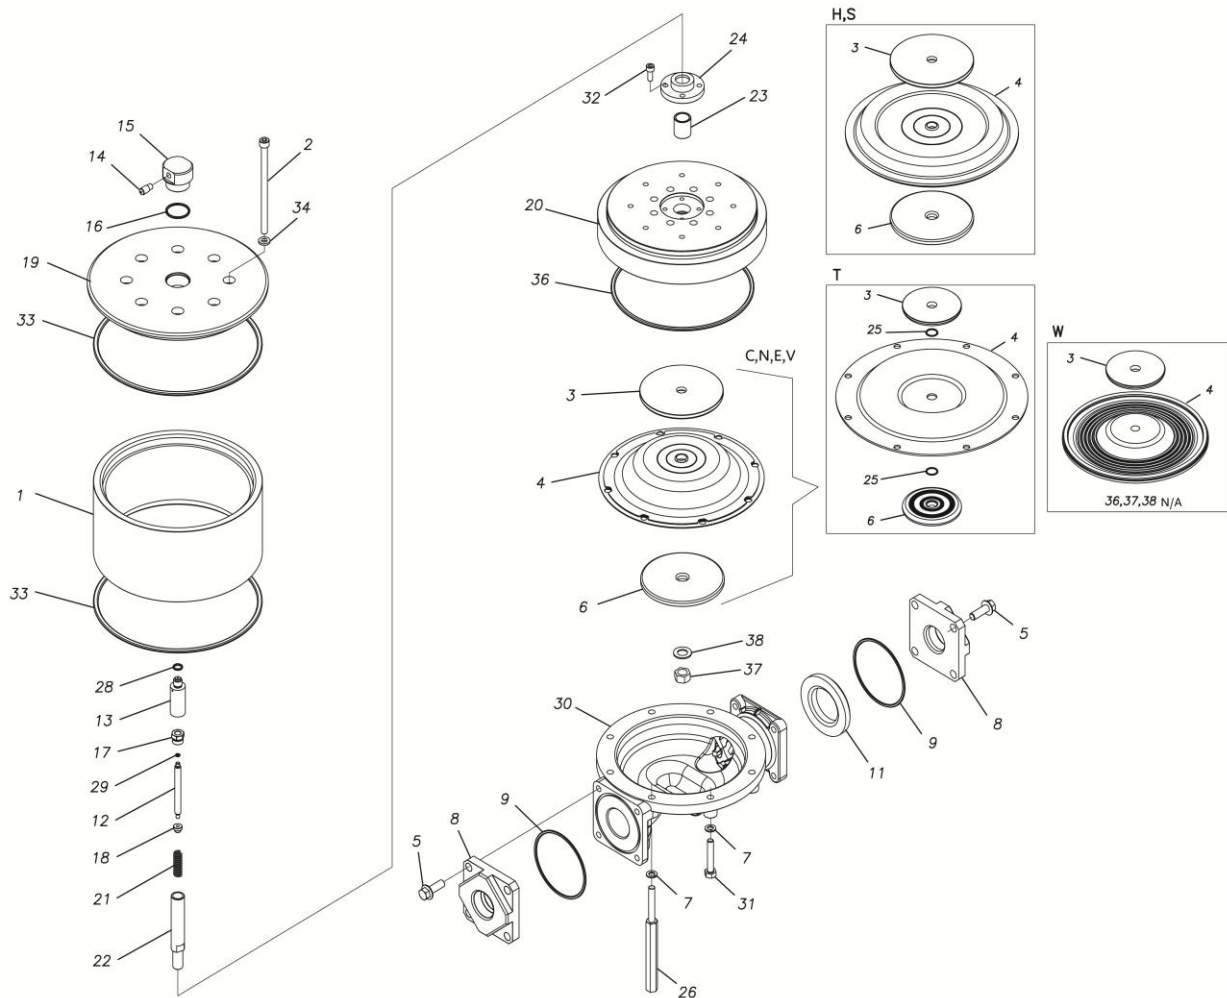

TC-X

Exploded View Drawing and Parts List

Model: **CF-X40SW**

Model Number: **1L00598MP**

The part list and exploded view drawing as attached below indicate the full list of parts for the above mentioned pump model.

Please contact your Pump Distributor directly for more information.

■ Parts List

CF-X40SW

1L00598MP

Ref.No.	Parts No.	Description	Parts Component	Remark
1	1L30068MM	AIR CHAMBER	1	
2	9B3291002	BOLT M10 × 140	8	
3	1L30084TM	CENTER DISK	1	
4	1L20067TE	DIAPHRAGM	1	
5	9B2211235	BOLT M12 × 35	8	
7	9W4211000	SPRING LOCK WASHER M10	8	
8	1L20048SP	FLANGE	2	
9	9S1TG0100	O RING G-100	2	
11	1L20041TM	VALVE SEAT	1	
12	1M30045MM	VALVE	1	
13	1M30046MM	VALVE SEAT	1	
14	1D90004MP	SILENCER	1	
15	1M10011MP	VALVE ASSEMBLY	1	
16	9S1BG0035	O RING G-35	1	
17	1D30055MM	STOPPER CENTER ROD	1	
18	1D30056MM	STOPPER VALVE	1	
19	1L30069MM	AIR CHAMBER UPPER	1	
20	1L30070MM	AIR CHAMBER LOWER	1	
21	1D30059MM	SPRING	1	
22	1L30114TM	CENTER ROD	1	
23	1D30060MM	BEARING CENTER ROD	1	
24	1H30124MM	CASE BEARING	1	
26	1L30071MM	STUD	4	
28	9S1BP0012	O RING P-12	1	

Ref.No.	Parts No.	Description	Parts Component	Remark
29	9S1B90008	O RING P-4	1	
30	1L20072SM	OUT CHANBER	1	
31	9B1221060	BOLT M10 × 60	4	
32	9B3410820	BOLT M8 × 20	4	
33	9S1BM0250	O RING GS-250	2	
34	1H30127MB	SEAL WASHER	8	