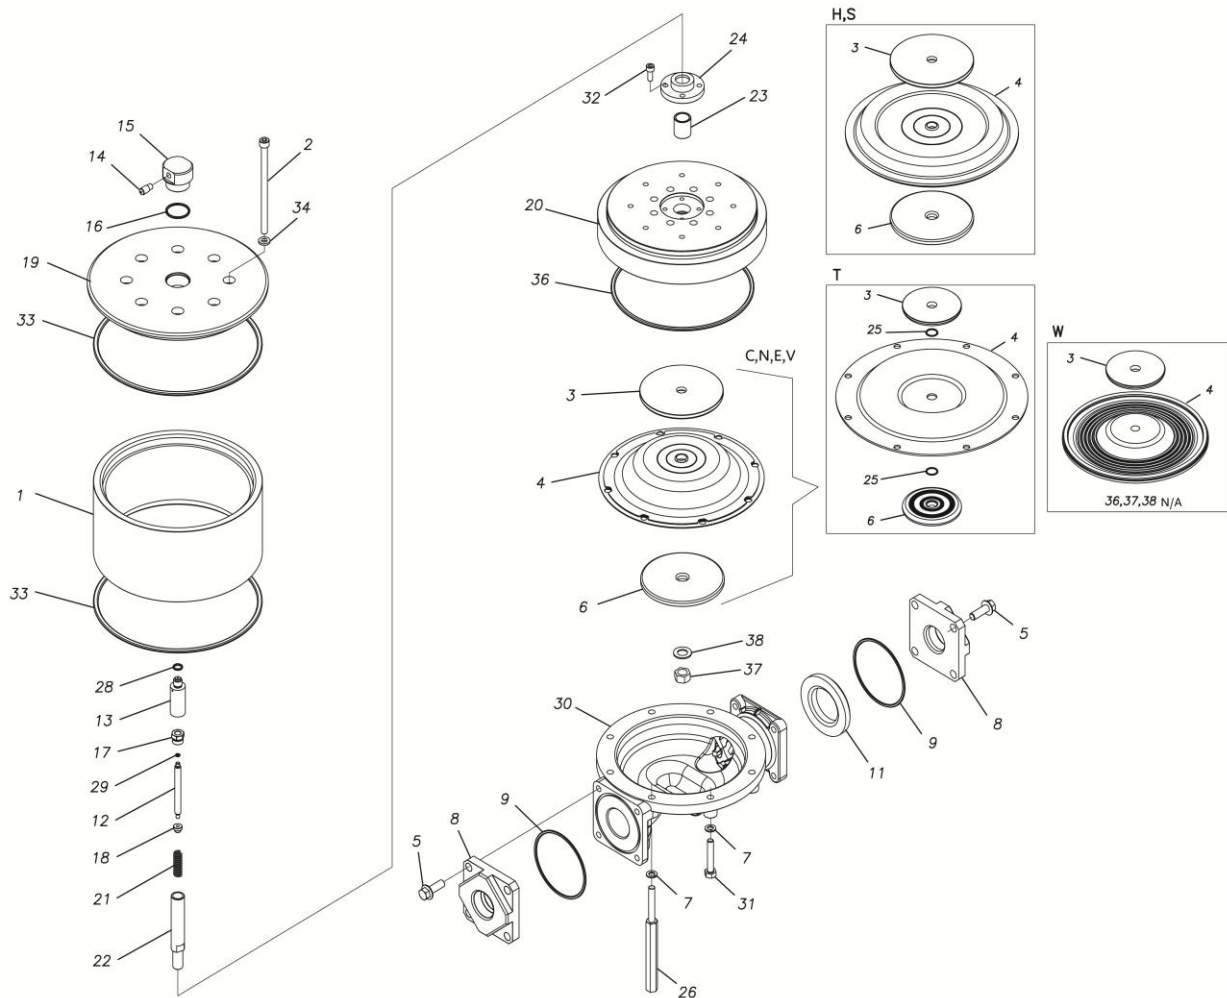

TC-X

Exploded View Drawing and Parts List

Model: **CF-X40SS**

Model Number: **1L00597MP**

The part list and exploded view drawing as attached below indicate the full list of parts for the above mentioned pump model.

Please contact your Pump Distributor directly for more information.

■ Parts List

CF-X40SS

1L00597MP

Ref.No.	Parts No.	Description	Parts Component	Remark
1	1L30068MM	AIR CHAMBER	1	
2	9B3291002	BOLT M10 × 140	8	
3	1L20019MM	CENTER DISK	1	
4	1L20052SB	DIAPHRAGM	1	
5	9B2211235	BOLT M12 × 35	8	
6	1L20040MM	CENTER DISK	1	
7	9W4211000	SPRING LOCK WASHER M10	8	
8	1L20048SP	FLANGE	2	
9	9S1EG0100	O RING G-100	2	
11	1L20037EB	VALVE SEAT	1	
12	1M30045MM	VALVE	1	
13	1M30046MM	VALVE SEAT	1	
14	1D90004MP	SILENCER	1	
15	1M10011MP	VALVE ASSEMBLY	1	
16	9S1BG0035	O RING G-35	1	
17	1D30055MM	STOPPER CENTER ROD	1	
18	1D30056MM	STOPPER VALVE	1	
19	1L30069MM	AIR CHAMBER UPPER	1	
20	1L30070MM	AIR CHAMBER LOWER	1	
21	1D30059MM	SPRING	1	
22	1L20046MM	CENTER ROD	1	
23	1D30060MM	BEARING CENTER ROD	1	
24	1H30124MM	CASE BEARING	1	
26	1L30071MM	STUD	4	

Ref.No.	Parts No.	Description	Parts Component	Remark
28	9S1BP0012	O RING P-12	1	
29	9S1B90008	O RING P-4	1	
30	1L20072SM	OUT CHANBER	1	
31	9B1221060	BOLT M10 × 60	4	
32	9B3410820	BOLT M8 × 20	4	
33	9S1BM0250	O RING GS-250	2	
34	1H30127MB	SEAL WASHER	8	
36	9S1BG0230	O RING G-230	1	
37	9N1731600	NUT M16 × 1.5	1	
38	9W3311600	CONED DISK SPRING M16	1	