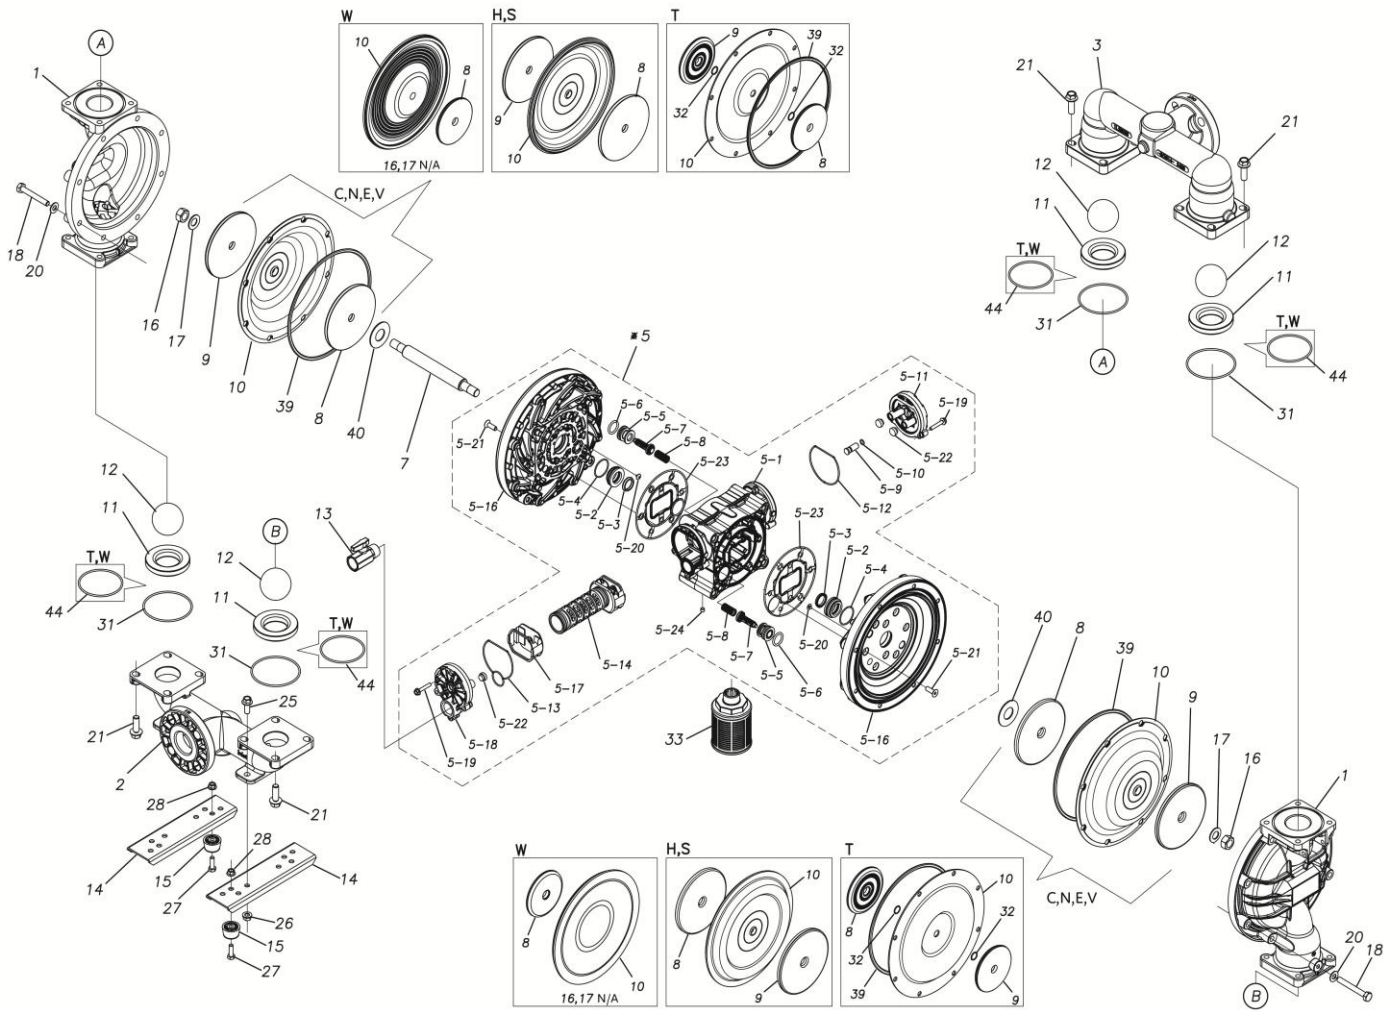

## Exploded View Drawing and Parts List

Model: **TC-X400SWJ**

Model Number: **1L00534MP**

The part list and exploded view drawing as attached below indicate the full list of parts for the above mentioned pump model.

Please contact your Pump Distributor directly for more information.

■ Parts List

TC-X400SWJ

1L00534MP

Ref.No.	Parts No.	Description	Parts Component	Remark
1	1L20072SM	OUT CHAMBER	2	
2	1L20068SF	IN MANIFOLD	1	
3	1L20069SF	OUT MANIFOLD	1	
5	1L10023MP	BODY ASSEMBLY	1	

Ref.No.	Parts No.	Description	Parts Component	Remark
5-1	1L30054MP	BODY	1	The parts of #5 are available with a set as [1L10023MP: BODY ASSEMBLY]. This is also available individually.
5-2	1M30026MM	BEARING CENTER ROD	2	
5-3	9S2BA0025	PACKING	2	
5-4	9S1BS0036	O RING S-36	2	
5-5	1L30063MM	PILOT VALVE SEAT	2	
5-6	9S1BP1022	O RING P-22A	2	
5-7	1L30058MB	PILOT VALVE	2	
5-8	1L30064MM	SPRING	2	
5-9	1L30065MM	RESET BUTTON	1	
5-10	9S1BP0008	O RING P-8	1	
5-11	1L30056MB	CAP	1	
5-12	1L30061MB	PACKING CAP	1	
5-13	1L30060MB	PACKING CAP IN	1	
5-14	1L10003MK	C SPOOL VALVE ASSEMBLY (Looped C®)	1	
5-16	1L30066MM	AIR CHAMBER	2	
5-17	1L30005MB	SPRING STOPPER	1	
5-18	1L30055MP	CAP IN	1	
5-19	9B2210635	BOLT M6 × 35	7	
5-20	9T6125008	SCREW M5 × 8	8	
5-21	9B5290800	BOLT M8 × 25	16	
5-22	1L30062MB	CUSHION	4	
5-23	1L30059MB	PACKING BODY	2	
5-24	9P62P9901	PLUG	2	
7	1L30115TM	CENTER ROD	1	
8	1L30084TM	CENTER DISK	2	
10	1L20067TE	DIAPHRAGM	2	
11	1L20041TM	VALVE SEAT	4	
12	1M20034TM	BALL	4	
13	1M90001MP	BALL VALVE	1	
14	1L30067MM	BASE	2	
15	1H30055MB	RUBBER FEET	4	
18	9B1221060	BOLT M10 × 60	16	
20	9W4211000	SPRING LOCK WASHER M10	16	
21	9B2211235	BOLT M12 × 35	16	
25	9B2211020	BOLT M10 × 20	4	
26	9N2211000	NUT M10	4	
27	9B1110825	BOLT M8 × 25	4	
28	9N2110800	NUT M8	4	
31	9S1TG0100	O RING G-100	4	
33	1L90002MP	SILENCER	1	
40	1M30033MB	CUSHION CENTER DISK	2	
44	9S1TG0085	O RING G-85	4	