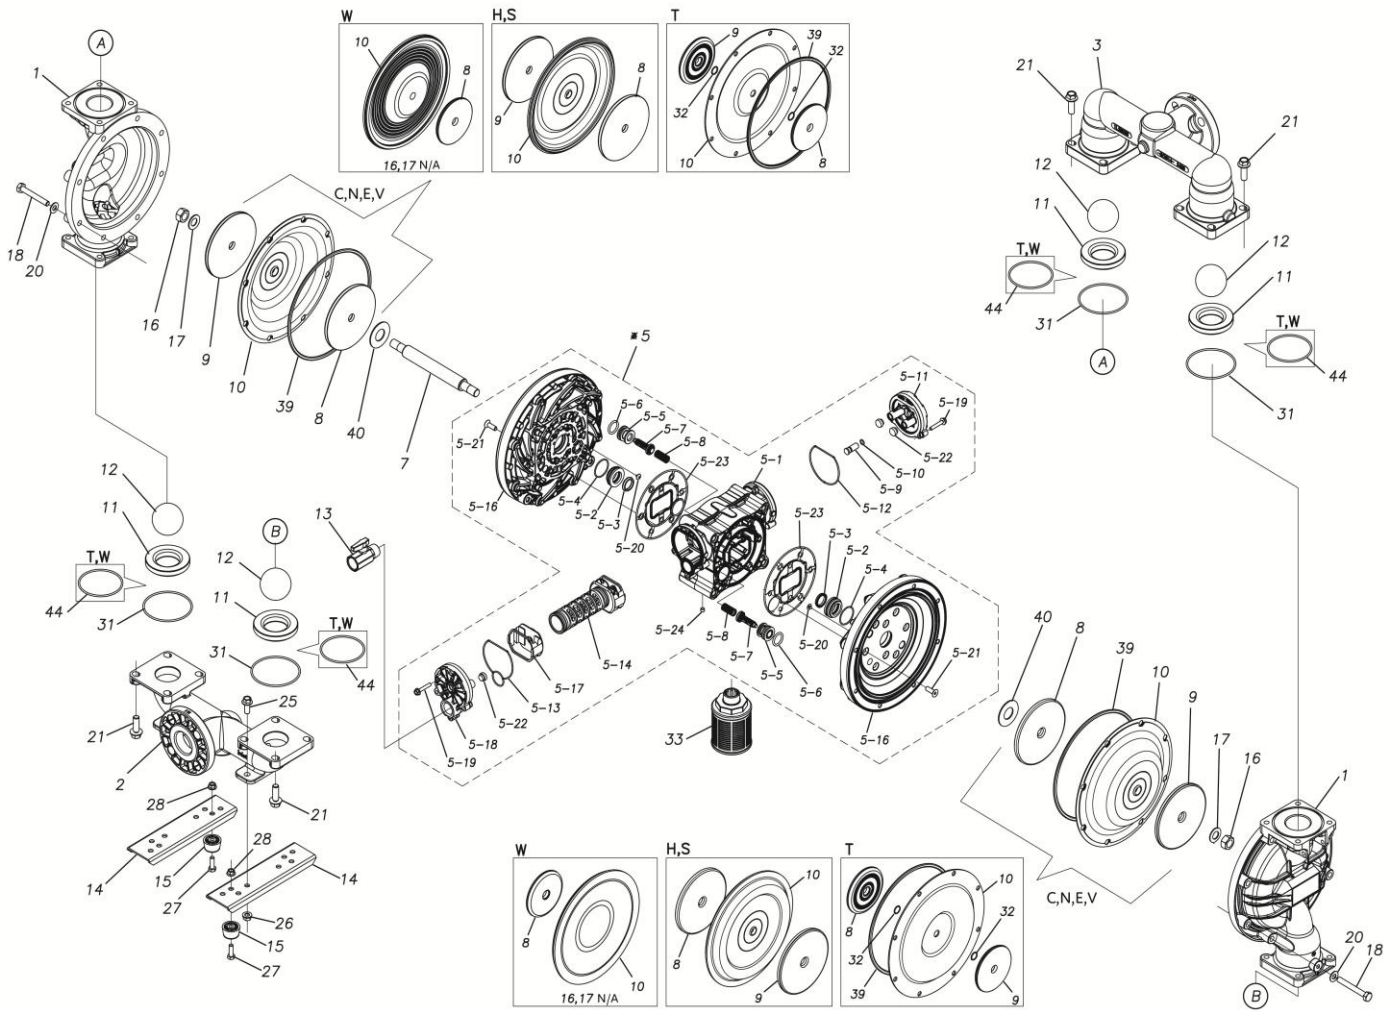

TC-X

Exploded View Drawing and Parts List

Model: **TC-X400SSJ**

Model Number: **1L00533MP**

The part list and exploded view drawing as attached below indicate the full list of parts for the above mentioned pump model.

Please contact your Pump Distributor directly for more information.

■ Parts List

TC-X400SSJ

1L00533MP

Ref.No.	Parts No.	Description	Parts Component	Remark
1	1L20072SM	OUT CHAMBER	2	
2	1L20068SF	IN MANIFOLD	1	
3	1L20069SF	OUT MANIFOLD	1	
5	1L10023MP	BODY ASSEMBLY	1	

Ref.No.	Parts No.	Description	Parts Component	Remark
5-1	1L30054MP	BODY	1	The parts of #5 are available with a set as [1L10023MP: BODY ASSEMBLY]. This is also available individually.
5-2	1M30026MM	BEARING CENTER ROD	2	
5-3	9S2BA0025	PACKING	2	
5-4	9S1BS0036	O RING S-36	2	
5-5	1L30063MM	PILOT VALVE SEAT	2	
5-6	9S1BP1022	O RING P-22A	2	
5-7	1L30058MB	PILOT VALVE	2	
5-8	1L30064MM	SPRING	2	
5-9	1L30065MM	RESET BUTTON	1	
5-10	9S1BP0008	O RING P-8	1	
5-11	1L30056MB	CAP	1	
5-12	1L30061MB	PACKING CAP	1	
5-13	1L30060MB	PACKING CAP IN	1	
5-14	1L10003MK	C SPOOL VALVE ASSEMBLY (Looped C®)	1	
5-16	1L30066MM	AIR CHAMBER	2	
5-17	1L30005MB	SPRING STOPPER	1	
5-18	1L30055MP	CAP IN	1	
5-19	9B2210635	BOLT M6 × 35	7	
5-20	9T6125008	SCREW M5 × 8	8	
5-21	9B5290800	BOLT M8 × 25	16	
5-22	1L30062MB	CUSHION	4	
5-23	1L30059MB	PACKING BODY	2	
5-24	9P62P9901	PLUG	2	
7	1L20043MM	CENTER ROD	1	
8	1L20019MM	CENTER DISK	2	
9	1L20040MM	CENTER DISK	2	
10	1L20011SB	DIAPHRAGM	2	
11	1L20037EB	VALVE SEAT	4	
12	1M20018EB	BALL	4	
13	1M90001MP	BALL VALVE	1	
14	1L30067MM	BASE	2	
15	1H30055MB	RUBBER FEET	4	
16	9N1731600	NUT M16 × 1.5	2	
17	9W3311600	CONED DISK SPRING M16	2	
18	9B1221060	BOLT M10 × 60	16	
20	9W4211000	SPRING LOCK WASHER M10	16	
21	9B2211235	BOLT M12 × 35	16	
25	9B2211020	BOLT M10 × 20	4	
26	9N2211000	NUT M10	4	
27	9B1110825	BOLT M8 × 25	4	
28	9N2110800	NUT M8	4	
31	9S1EG0100	O RING G-100	4	
33	1L90002MP	SILENCER	1	
40	1M30033MB	CUSHION CENTER DISK	2	