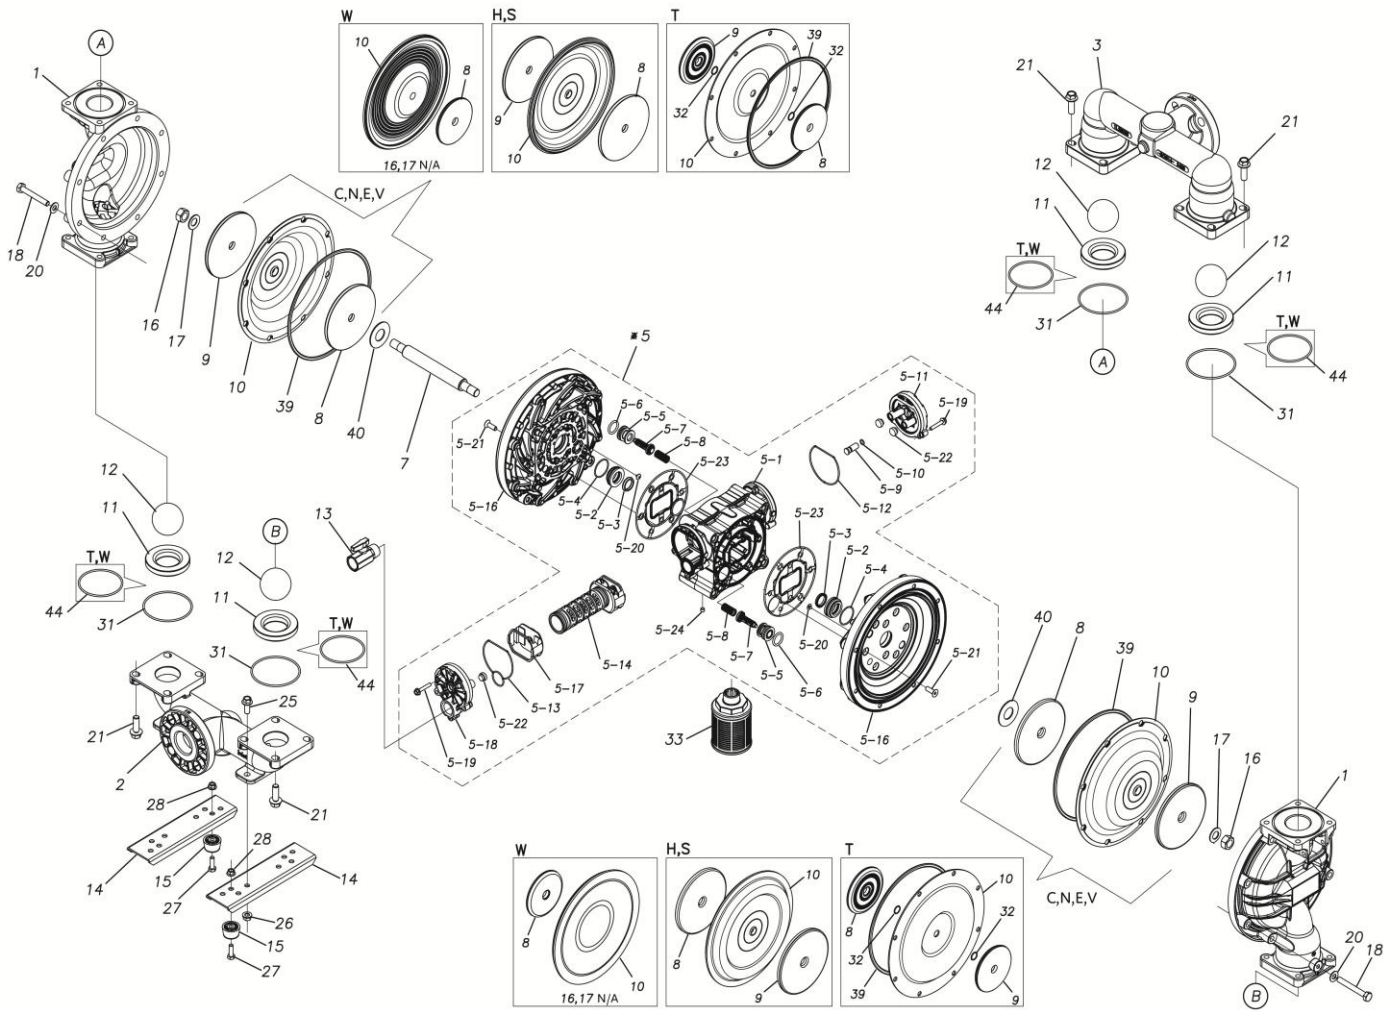

TC-X

Exploded View Drawing and Parts List

Model: **TC-X400SHJ**

Model Number: **1L00532MP**

The part list and exploded view drawing as attached below indicate the full list of parts for the above mentioned pump model.

Please contact your Pump Distributor directly for more information.

■ Parts List

TC-X400SHJ

1L00532MP

Ref.No.	Parts No.	Description	Parts Component	Remark
1	1L20072SM	OUT CHAMBER	2	
2	1L20068SF	IN MANIFOLD	1	
3	1L20069SF	OUT MANIFOLD	1	
5	1L10023MP	BODY ASSEMBLY	1	

Ref.No.	Parts No.	Description	Parts Component	Remark
5-1	1L30054MP	BODY	1	The parts of #5 are available with a set as [1L10023MP: BODY ASSEMBLY]. This is also available individually.
5-2	1M30026MM	BEARING CENTER ROD	2	
5-3	9S2BA0025	PACKING	2	
5-4	9S1BS0036	O RING S-36	2	
5-5	1L30063MM	PILOT VALVE SEAT	2	
5-6	9S1BP1022	O RING P-22A	2	
5-7	1L30058MB	PILOT VALVE	2	
5-8	1L30064MM	SPRING	2	
5-9	1L30065MM	RESET BUTTON	1	
5-10	9S1BP0008	O RING P-8	1	
5-11	1L30056MB	CAP	1	
5-12	1L30061MB	PACKING CAP	1	
5-13	1L30060MB	PACKING CAP IN	1	
5-14	1L10003MK	C SPOOL VALVE ASSEMBLY (Looped C®)	1	
5-16	1L30066MM	AIR CHAMBER	2	
5-17	1L30005MB	SPRING STOPPER	1	
5-18	1L30055MP	CAP IN	1	
5-19	9B2210635	BOLT M6 × 35	7	
5-20	9T6125008	SCREW M5 × 8	8	
5-21	9B5290800	BOLT M8 × 25	16	
5-22	1L30062MB	CUSHION	4	
5-23	1L30059MB	PACKING BODY	2	
5-24	9P62P9901	PLUG	2	
7	1L20043MM	CENTER ROD	1	
8	1L20019MM	CENTER DISK	2	
9	1L20040MM	CENTER DISK	2	
10	1L20010HB	DIAPHRAGM	2	
11	1L20037BB	VALVE SEAT	4	
12	1M20018BB	BALL	4	
13	1M90001MP	BALL VALVE	1	
14	1L30067MM	BASE	2	
15	1H30055MB	RUBBER FEET	4	
16	9N1731600	NUT M16 × 1.5	2	
17	9W3311600	CONED DISK SPRING M16	2	
18	9B1221060	BOLT M10 × 60	16	
20	9W4211000	SPRING LOCK WASHER M10	16	
21	9B2211235	BOLT M12 × 35	16	
25	9B2211020	BOLT M10 × 20	4	
26	9N2211000	NUT M10	4	
27	9B1110825	BOLT M8 × 25	4	
28	9N2110800	NUT M8	4	
31	9S1BG0100	O RING G-100	4	
33	1L90002MP	SILENCER	1	
40	1M30033MB	CUSHION CENTER DISK	2	