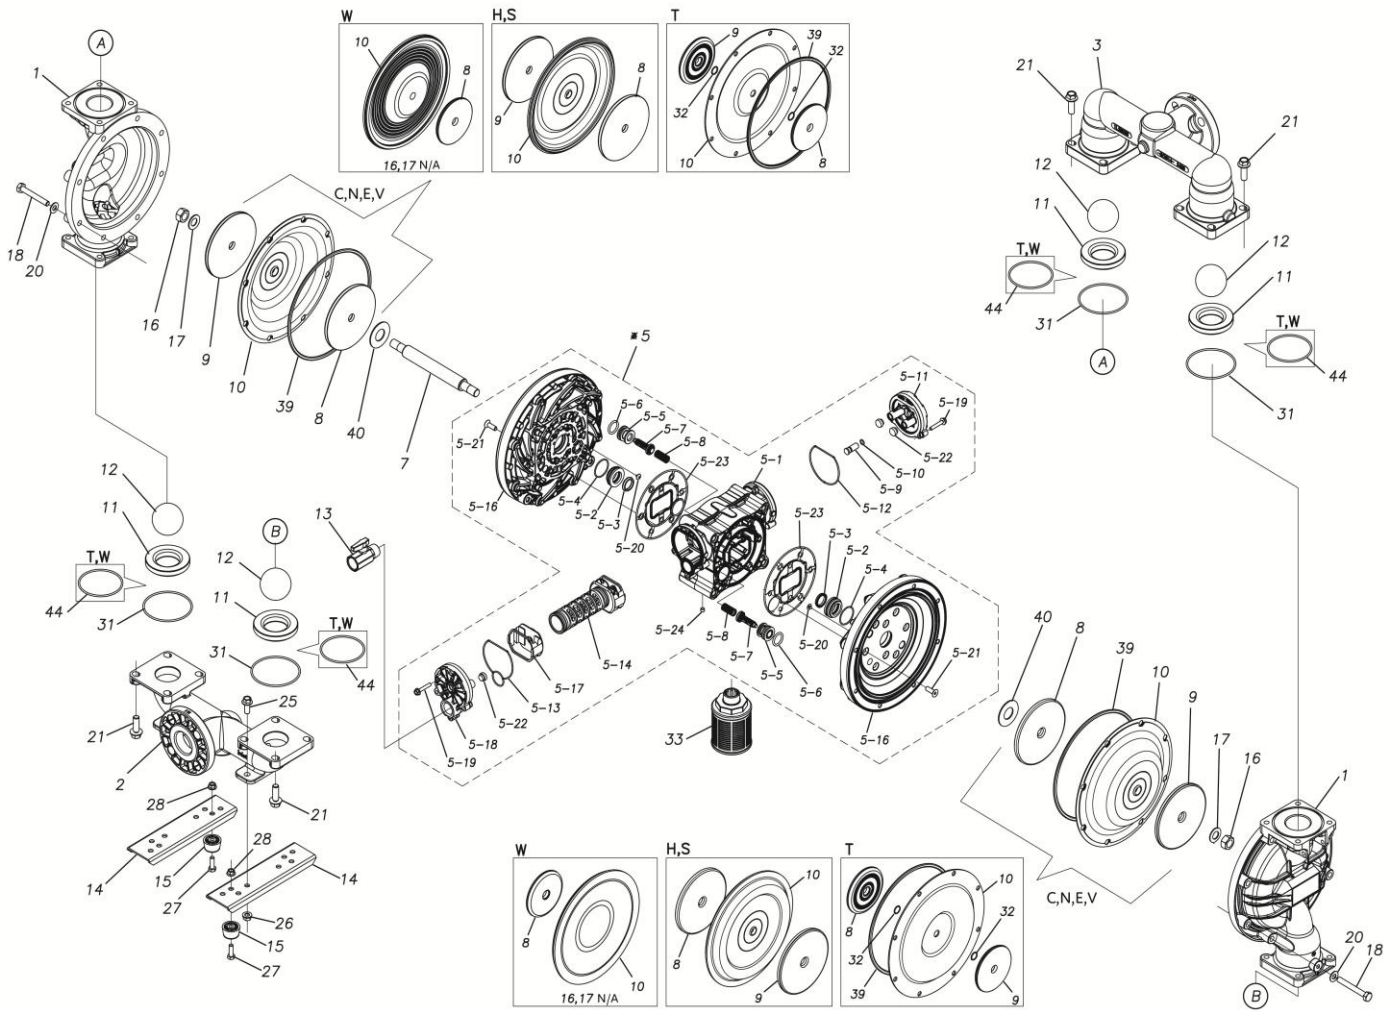

TC-X

Exploded View Drawing and Parts List

Model: **TC-X400STJ**

Model Number: **1L00531MP**

The part list and exploded view drawing as attached below indicate the full list of parts for the above mentioned pump model.

Please contact your Pump Distributor directly for more information.

■ Parts List

TC-X400STJ

1L00531MP

Ref.No.	Parts No.	Description	Parts Component	Remark
1	1L20072SM	OUT CHAMBER	2	
2	1L20068SF	IN MANIFOLD	1	
3	1L20069SF	OUT MANIFOLD	1	
5	1L10023MP	BODY ASSEMBLY	1	