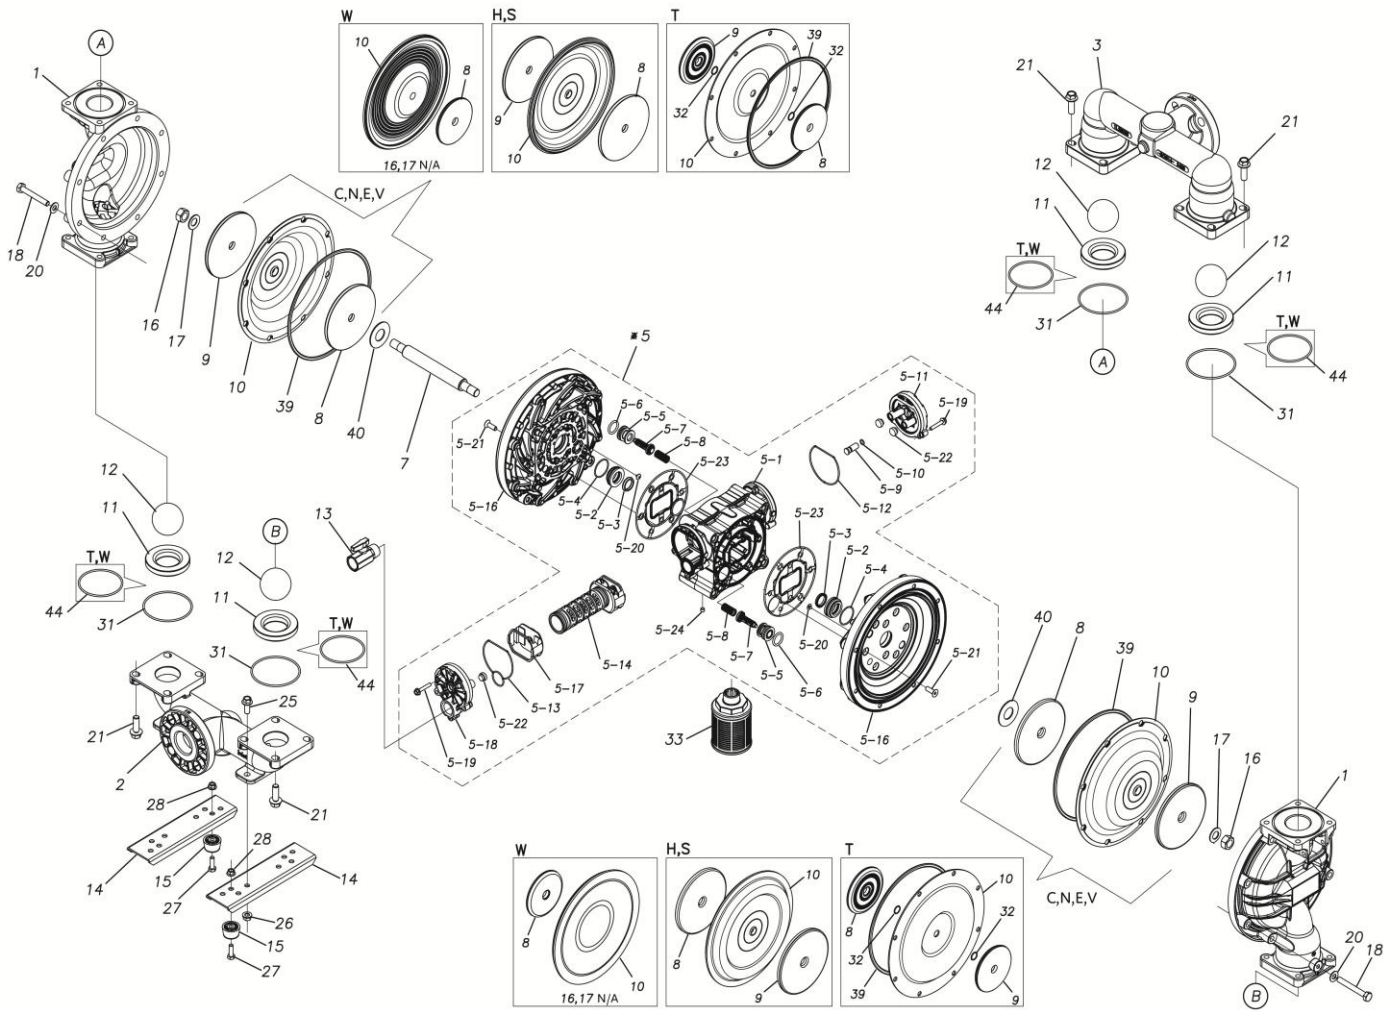

TC-X

Exploded View Drawing and Parts List

Model: **TC-X400SVJ**

Model Number: **1L00530MP**

The part list and exploded view drawing as attached below indicate the full list of parts for the above mentioned pump model.

Please contact your Pump Distributor directly for more information.

■ Parts List

TC-X400SVJ

1L00530MP

Ref.No.	Parts No.	Description	Parts Component	Remark
1	1L20072SM	OUT CHAMBER	2	
2	1L20068SF	IN MANIFOLD	1	
3	1L20069SF	OUT MANIFOLD	1	
5	1L10023MP	BODY ASSEMBLY	1	

Ref.No.	Parts No.	Description	Parts Component	Remark
5-1	1L30054MP	BODY	1	The parts of #5 are available with a set as [1L10023MP: BODY ASSEMBLY]. This is also available individually.
5-2	1M30026MM	BEARING CENTER ROD	2	
5-3	9S2BA0025	PACKING	2	
5-4	9S1BS0036	O RING S-36	2	
5-5	1L30063MM	PILOT VALVE SEAT	2	
5-6	9S1BP1022	O RING P-22A	2	
5-7	1L30058MB	PILOT VALVE	2	
5-8	1L30064MM	SPRING	2	
5-9	1L30065MM	RESET BUTTON	1	
5-10	9S1BP0008	O RING P-8	1	
5-11	1L30056MB	CAP	1	
5-12	1L30061MB	PACKING CAP	1	
5-13	1L30060MB	PACKING CAP IN	1	
5-14	1L10003MK	C SPOOL VALVE ASSEMBLY (Looped C®)	1	
5-16	1L30066MM	AIR CHAMBER	2	
5-17	1L30005MB	SPRING STOPPER	1	
5-18	1L30055MP	CAP IN	1	
5-19	9B2210635	BOLT M6 × 35	7	
5-20	9T6125008	SCREW M5 × 8	8	
5-21	9B5290800	BOLT M8 × 25	16	
5-22	1L30062MB	CUSHION	4	
5-23	1L30059MB	PACKING BODY	2	
5-24	9P62P9901	PLUG	2	
7	1L20043MM	CENTER ROD	1	
8	1L20019MM	CENTER DISK	2	
9	1L20040MM	CENTER DISK	2	
10	1L20002VB	DIAPHRAGM	2	
11	1L20037VB	VALVE SEAT	4	
12	1M20018VB	BALL	4	
13	1M90001MP	BALL VALVE	1	
14	1L30067MM	BASE	2	
15	1H30055MB	RUBBER FEET	4	
16	9N1731600	NUT M16 × 1.5	2	
17	9W3311600	CONED DISK SPRING M16	2	
18	9B1221060	BOLT M10 × 60	16	
20	9W4211000	SPRING LOCK WASHER M10	16	
21	9B2211235	BOLT M12 × 35	16	
25	9B2211020	BOLT M10 × 20	4	
26	9N2211000	NUT M10	4	
27	9B1110825	BOLT M8 × 25	4	
28	9N2110800	NUT M8	4	
31	9S1VG0100	O RING G-100	4	
33	1L90002MP	SILENCER	1	
39	9S1BG0230	O RING G-230	2	
40	1M30033MB	CUSHION CENTER DISK	2	