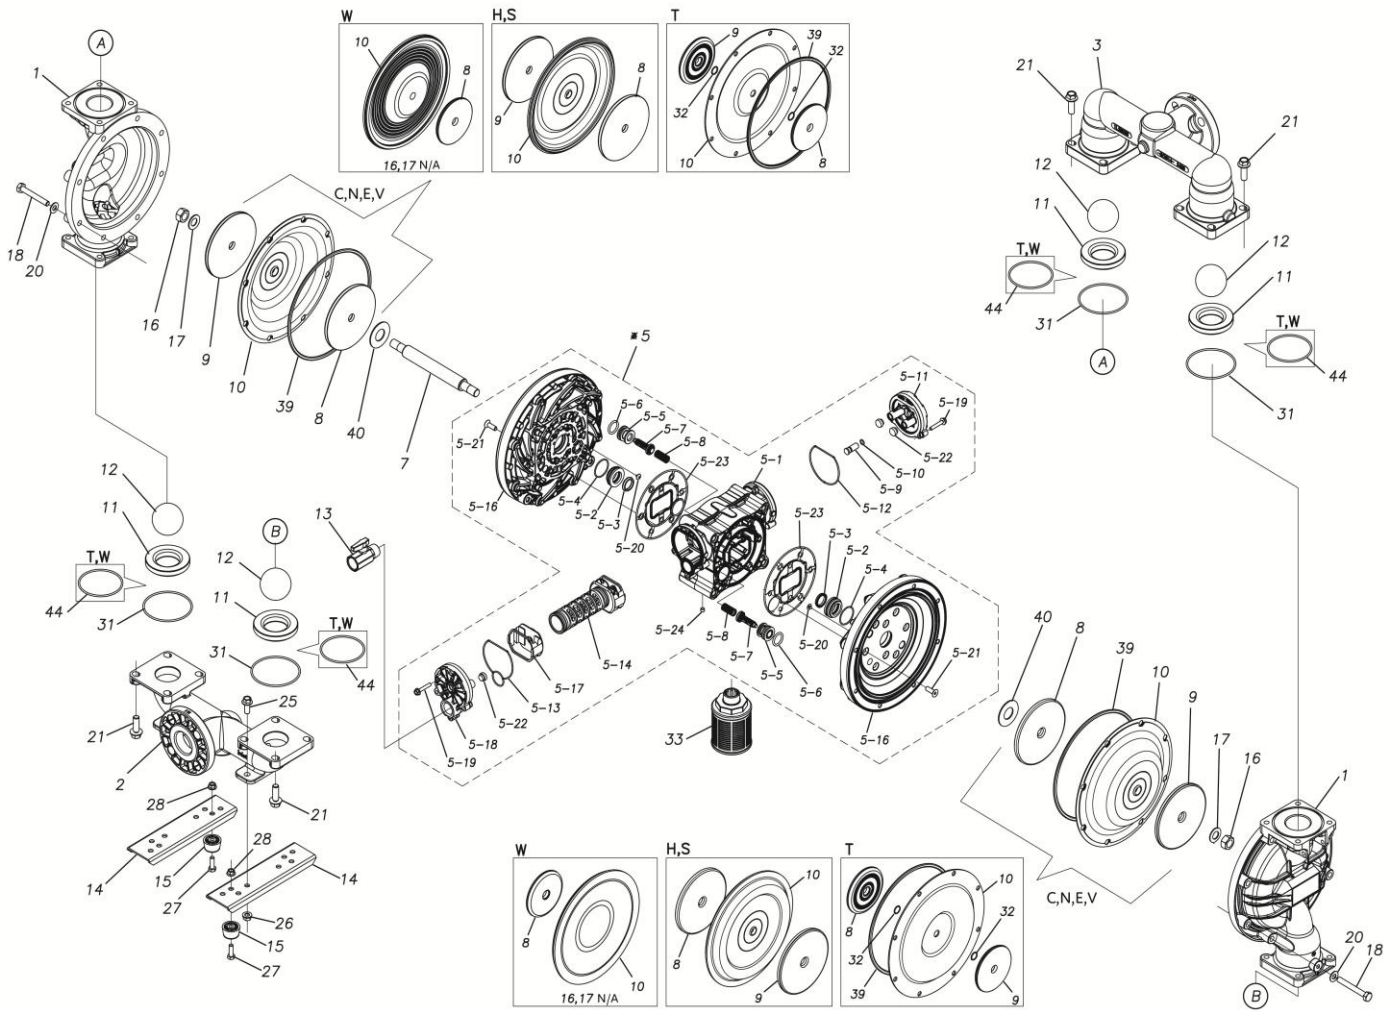

TC-X

Exploded View Drawing and Parts List

Model: **TC-X400SEJ**

Model Number: **1L00529MP**

The part list and exploded view drawing as attached below indicate the full list of parts for the above mentioned pump model.

Please contact your Pump Distributor directly for more information.

■ Parts List

TC-X400SEJ

1L00529MP

Ref.No.	Parts No.	Description	Parts Component	Remark
1	1L20072SM	OUT CHAMBER	2	
2	1L20068SF	IN MANIFOLD	1	
3	1L20069SF	OUT MANIFOLD	1	
5	1L10023MP	BODY ASSEMBLY	1	

Ref.No.	Parts No.	Description	Parts Component	Remark
5-1	1L30054MP	BODY	1	The parts of #5 are available with a set as [1L10023MP: BODY ASSEMBLY]. This is also available individually.
5-2	1M30026MM	BEARING CENTER ROD	2	
5-3	9S2BA0025	PACKING	2	
5-4	9S1BS0036	O RING S-36	2	
5-5	1L30063MM	PILOT VALVE SEAT	2	
5-6	9S1BP1022	O RING P-22A	2	
5-7	1L30058MB	PILOT VALVE	2	
5-8	1L30064MM	SPRING	2	
5-9	1L30065MM	RESET BUTTON	1	
5-10	9S1BP0008	O RING P-8	1	
5-11	1L30056MB	CAP	1	
5-12	1L30061MB	PACKING CAP	1	
5-13	1L30060MB	PACKING CAP IN	1	
5-14	1L10003MK	C SPOOL VALVE ASSEMBLY (Looped C®)	1	
5-16	1L30066MM	AIR CHAMBER	2	
5-17	1L30005MB	SPRING STOPPER	1	
5-18	1L30055MP	CAP IN	1	
5-19	9B2210635	BOLT M6 × 35	7	
5-20	9T6125008	SCREW M5 × 8	8	
5-21	9B5290800	BOLT M8 × 25	16	
5-22	1L30062MB	CUSHION	4	
5-23	1L30059MB	PACKING BODY	2	
5-24	9P62P9901	PLUG	2	
7	1L20043MM	CENTER ROD	1	
8	1L20019MM	CENTER DISK	2	
9	1L20040MM	CENTER DISK	2	
10	1L20002EB	DIAPHRAGM	2	
11	1L20037EB	VALVE SEAT	4	
12	1M20018EB	BALL	4	
13	1M90001MP	BALL VALVE	1	
14	1L30067MM	BASE	2	
15	1H30055MB	RUBBER FEET	4	
16	9N1731600	NUT M16 × 1.5	2	
17	9W3311600	CONED DISK SPRING M16	2	
18	9B1221060	BOLT M10 × 60	16	
20	9W4211000	SPRING LOCK WASHER M10	16	
21	9B2211235	BOLT M12 × 35	16	
25	9B2211020	BOLT M10 × 20	4	
26	9N2211000	NUT M10	4	
27	9B1110825	BOLT M8 × 25	4	
28	9N2110800	NUT M8	4	
31	9S1EG0100	O RING G-100	4	
33	1L90002MP	SILENCER	1	
39	9S1BG0230	O RING G-230	2	
40	1M30033MB	CUSHION CENTER DISK	2	