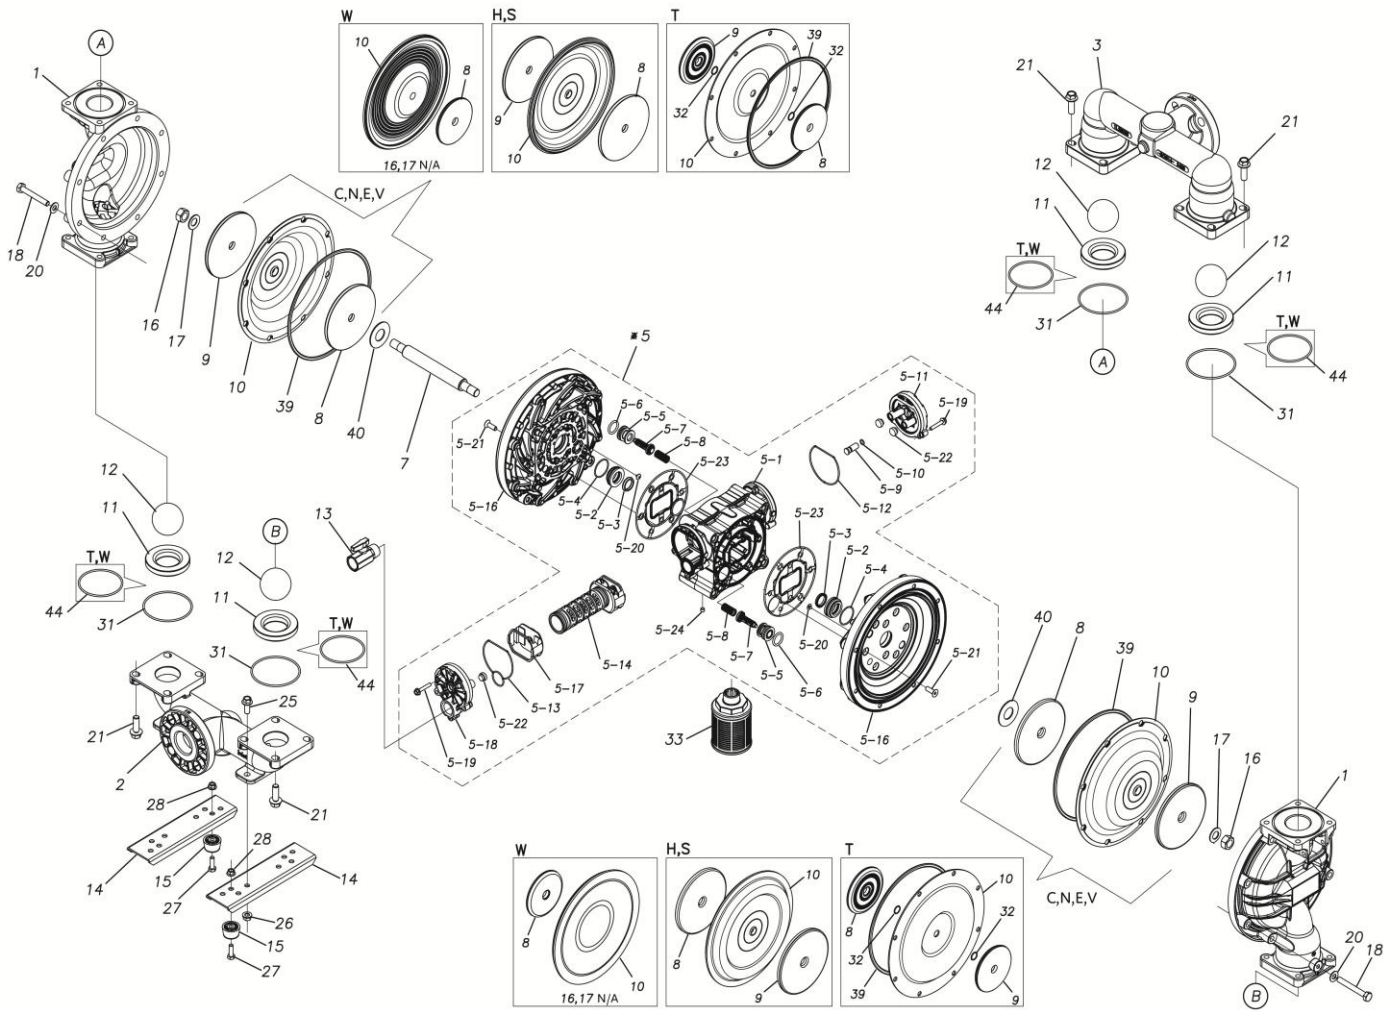

TC-X

Exploded View Drawing and Parts List

Model: **TC-X400SCJ**

Model Number: **1L00527MP**

The part list and exploded view drawing as attached below indicate the full list of parts for the above mentioned pump model.

Please contact your Pump Distributor directly for more information.

■ Parts List

TC-X400SCJ

1L00527MP

Ref.No.	Parts No.	Description	Parts Component	Remark
1	1L20072SM	OUT CHAMBER	2	
2	1L20068SF	IN MANIFOLD	1	
3	1L20069SF	OUT MANIFOLD	1	
5	1L10023MP	BODY ASSEMBLY	1	

Ref.No.	Parts No.	Description	Parts Component	Remark
5-1	1L30054MP	BODY	1	The parts of #5 are available with a set as [1L10023MP: BODY ASSEMBLY]. This is also available individually.
5-2	1M30026MM	BEARING CENTER ROD	2	
5-3	9S2BA0025	PACKING	2	
5-4	9S1BS0036	O RING S-36	2	
5-5	1L30063MM	PILOT VALVE SEAT	2	
5-6	9S1BP1022	O RING P-22A	2	
5-7	1L30058MB	PILOT VALVE	2	
5-8	1L30064MM	SPRING	2	
5-9	1L30065MM	RESET BUTTON	1	
5-10	9S1BP0008	O RING P-8	1	
5-11	1L30056MB	CAP	1	
5-12	1L30061MB	PACKING CAP	1	
5-13	1L30060MB	PACKING CAP IN	1	
5-14	1L10003MK	C SPOOL VALVE ASSEMBLY (Looped C®)	1	
5-16	1L30066MM	AIR CHAMBER	2	
5-17	1L30005MB	SPRING STOPPER	1	
5-18	1L30055MP	CAP IN	1	
5-19	9B2210635	BOLT M6 × 35	7	
5-20	9T6125008	SCREW M5 × 8	8	
5-21	9B5290800	BOLT M8 × 25	16	
5-22	1L30062MB	CUSHION	4	
5-23	1L30059MB	PACKING BODY	2	
5-24	9P62P9901	PLUG	2	
7	1L20043MM	CENTER ROD	1	
8	1L20019MM	CENTER DISK	2	
9	1L20040MM	CENTER DISK	2	
10	1L20002NB	DIAPHRAGM	2	
11	1L20037NB	VALVE SEAT	4	
12	1M20018NB	BALL	4	
13	1M90001MP	BALL VALVE	1	
14	1L30067MM	BASE	2	
15	1H30055MB	RUBBER FEET	4	
16	9N1731600	NUT M16 × 1.5	2	
17	9W3311600	CONED DISK SPRING M16	2	
18	9B1221060	BOLT M10 × 60	16	
20	9W4211000	SPRING LOCK WASHER M10	16	
21	9B2211235	BOLT M12 × 35	16	
25	9B2211020	BOLT M10 × 20	4	
26	9N2211000	NUT M10	4	
27	9B1110825	BOLT M8 × 25	4	
28	9N2110800	NUT M8	4	
31	9S1BG0100	O RING G-100	4	
33	1L90002MP	SILENCER	1	
39	9S1BG0230	O RING G-230	2	
40	1M30033MB	CUSHION CENTER DISK	2	