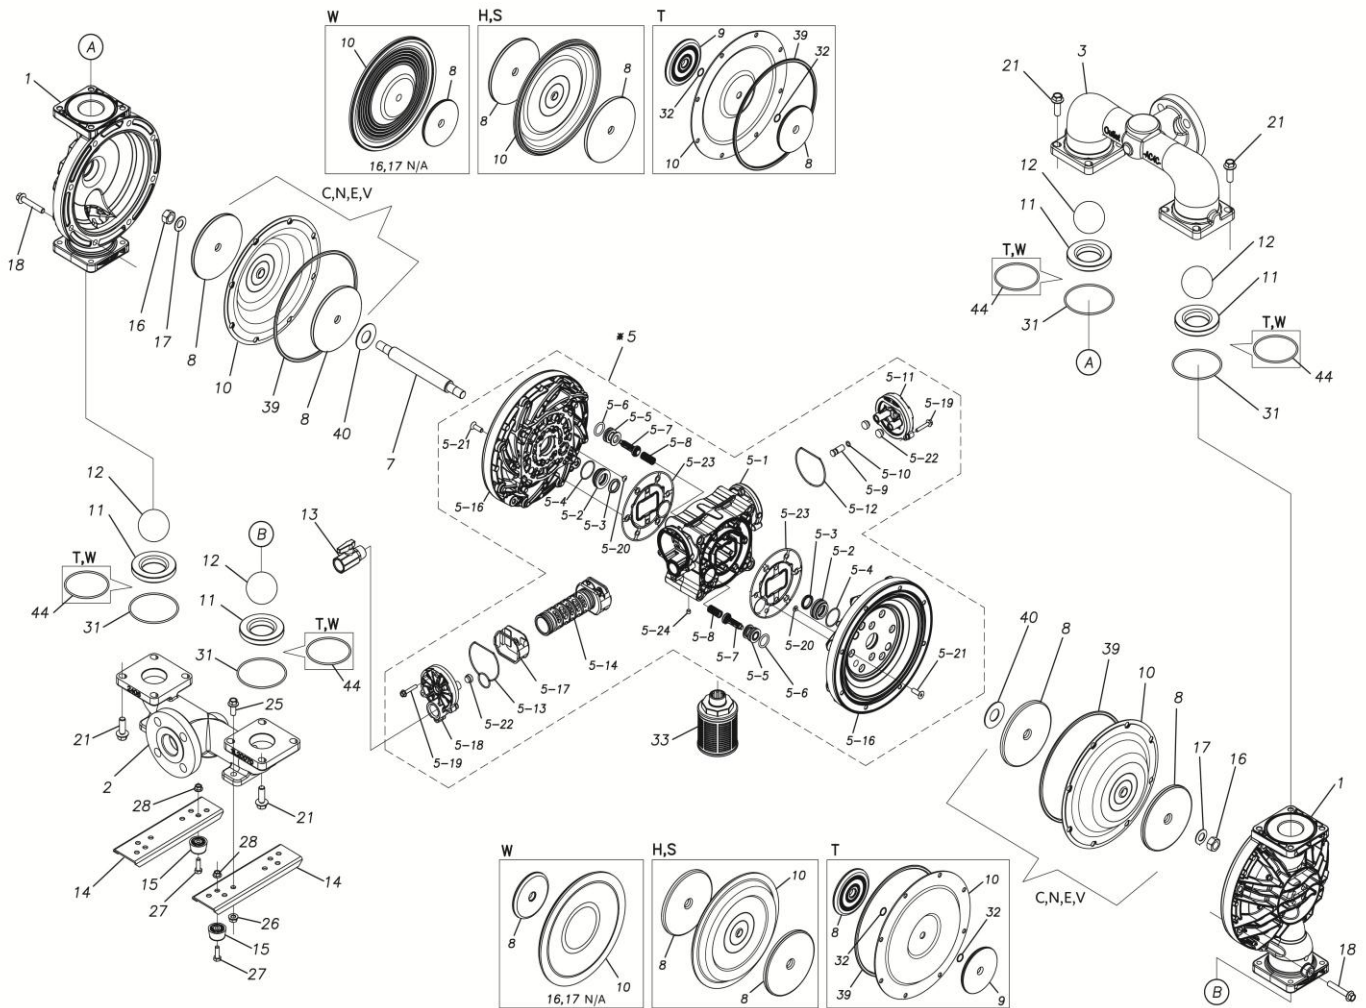

## Exploded View Drawing and Parts List

Model: **TC-X400AWJ**

Model Number: **1L00526MP**

The part list and exploded view drawing as attached below indicate the full list of parts for the above mentioned pump model.

Please contact your Pump Distributor directly for more information.

■ Parts List

TC-X400AWJ

1L00526MP

Ref.No.	Parts No.	Description	Parts Component	Remark
1	1L20073AM	OUT CHAMBER	2	
2	1L20070AF	IN MANIFOLD	1	
3	1L20071AF	OUT MANIFOLD	1	
5	1L10023MP	BODY ASSEMBLY	1	

Ref.No.	Parts No.	Description	Parts Component	Remark
5-1	1L30054MP	BODY	1	The parts of #5 are available with a set as [1L10023MP: BODY ASSEMBLY]. This is also available individually.
5-2	1M30026MM	BEARING CENTER ROD	2	
5-3	9S2BA0025	PACKING	2	
5-4	9S1BS0036	O RING S-36	2	
5-5	1L30063MM	PILOT VALVE SEAT	2	
5-6	9S1BP1022	O RING P-22A	2	
5-7	1L30058MB	PILOT VALVE	2	
5-8	1L30064MM	SPRING	2	
5-9	1L30065MM	RESET BUTTON	1	
5-10	9S1BP0008	O RING P-8	1	
5-11	1L30056MB	CAP	1	
5-12	1L30061MB	PACKING CAP	1	
5-13	1L30060MB	PACKING CAP IN	1	
5-14	1L10003MK	C SPOOL VALVE ASSEMBLY (Looped C®)	1	
5-16	1L30066MM	AIR CHAMBER	2	
5-17	1L30005MB	SPRING STOPPER	1	
5-18	1L30055MP	CAP IN	1	
5-19	9B2210635	BOLT M6 × 35	7	
5-20	9T6125008	SCREW M5 × 8	8	
5-21	9B5290800	BOLT M8 × 25	16	
5-22	1L30062MB	CUSHION	4	
5-23	1L30059MB	PACKING BODY	2	
5-24	9P62P9901	PLUG	2	
7	1L30115TM	CENTER ROD	1	
8	1L30084TM	CENTER DISK	2	
10	1L20067TE	DIAPHRAGM	2	
11	1L20041TM	VALVE SEAT	4	
12	1M20034TM	BALL	4	
13	1M90001MP	BALL VALVE	1	
14	1L30067MM	BASE	2	
15	1H30055MB	RUBBER FEET	4	
18	9B2111060	BOLT M10 × 60	16	
21	9B2111235	BOLT M12 × 35	16	
25	9B2111025	BOLT M10 × 25	4	
26	9N2111000	NUT M10	4	
27	9B1110825	BOLT M8 × 25	4	
28	9N2110800	NUT M8	4	
31	9S1TG0100	O RING G-100	4	
33	1L90002MP	SILENCER	1	
40	1M30033MB	CUSHION CENTER DISK	2	
44	9S1TG0085	O RING G-85	4	