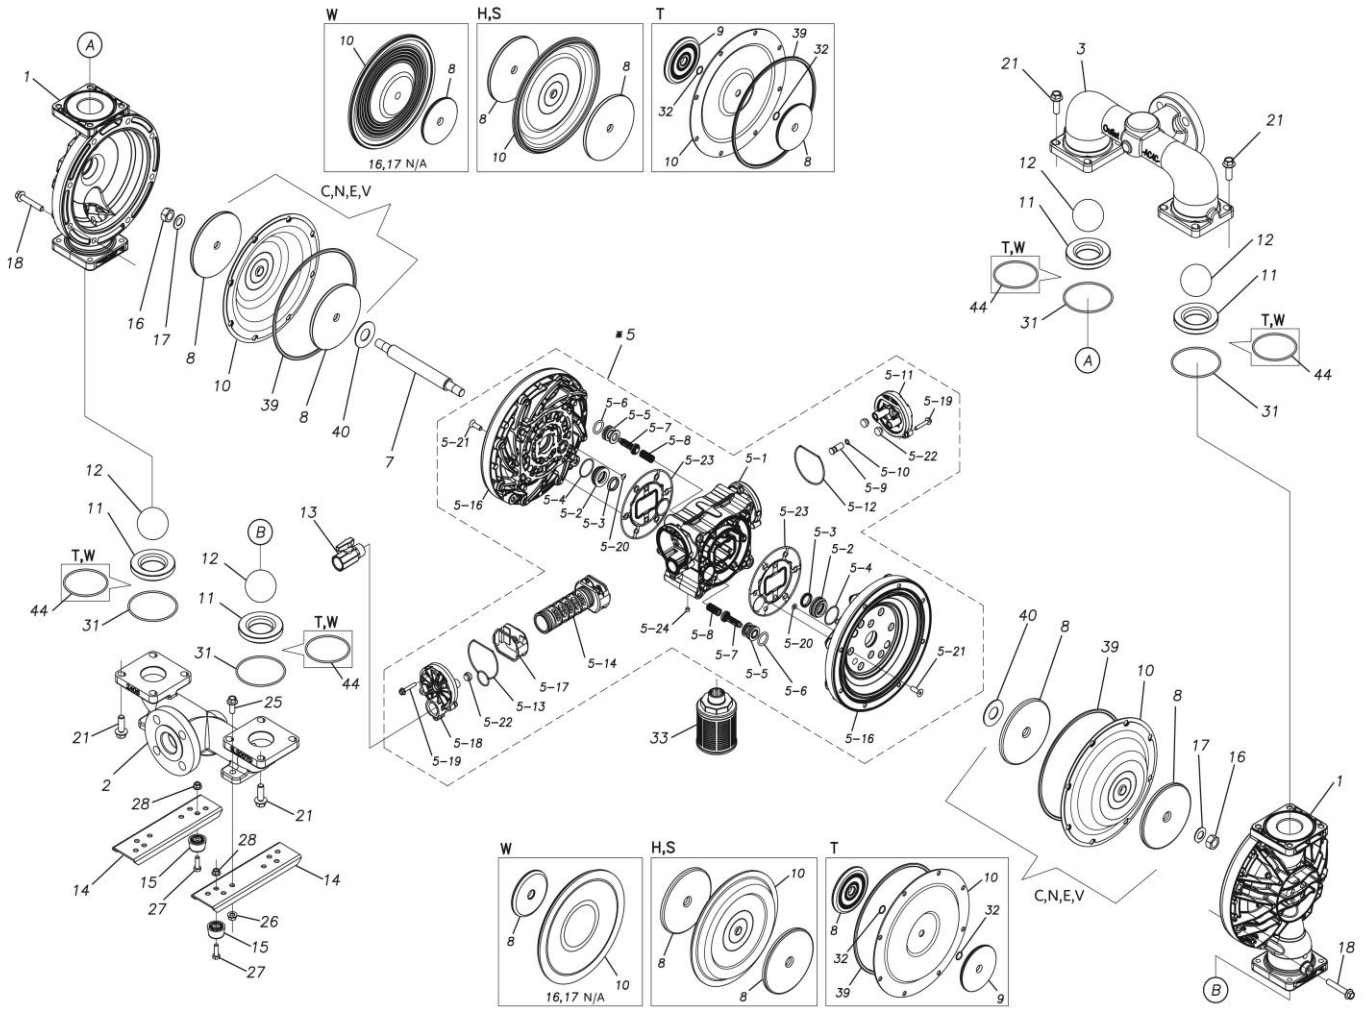

TC-X

Exploded View Drawing and Parts List

Model: **TC-X400ATJ**

Model Number: **1L00523MP**

The part list and exploded view drawing as attached below indicate the full list of parts for the above mentioned pump model.

Please contact your Pump Distributor directly for more information.

■ Parts List

TC-X400ATJ

1L00523MP

Ref.No.	Parts No.	Description	Parts Component	Remark
1	1L20073AM	OUT CHAMBER	2	
2	1L20070AF	IN MANIFOLD	1	
3	1L20071AF	OUT MANIFOLD	1	
5	1L10023MP	BODY ASSEMBLY	1	

Ref.No.	Parts No.	Description	Parts Component	Remark
5-1	1L30054MP	BODY	1	The parts of #5 are available with a set as [1L10023MP:BODY ASSEMBLY]. This is also available individually.
5-2	1M30026MM	BEARING CENTER ROD	2	
5-3	9S2BA0025	PACKING	2	
5-4	9S1BS0036	O RING S-36	2	
5-5	1L30063MM	PILOT VALVE SEAT	2	
5-6	9S1BP1022	O RING P-22A	2	
5-7	1L30058MB	PILOT VALVE	2	
5-8	1L30064MM	SPRING	2	
5-9	1L30065MM	RESET BUTTON	1	
5-10	9S1BP0008	O RING P-8	1	
5-11	1L30056MB	CAP	1	
5-12	1L30061MB	PACKING CAP	1	
5-13	1L30060MB	PACKING CAP IN	1	
5-14	1L10003MK	C SPOOL VALVE ASSEMBLY (Looped C®)	1	
5-16	1L30066MM	AIR CHAMBER	2	
5-17	1L30005MB	SPRING STOPPER	1	
5-18	1L30055MP	CAP IN	1	
5-19	9B2210635	BOLT M6 × 35	7	
5-20	9T6125008	SCREW M5 × 8	8	
5-21	9B5290800	BOLT M8 × 25	16	
5-22	1L30062MB	CUSHION	4	
5-23	1L30059MB	PACKING BODY	2	
5-24	9P62P9901	PLUG	2	
7	1L20044TM	CENTER ROD	1	
8	1M20031MM	CENTER DISK	2	
9	1L20021MM	CENTER DISK	2	
10	1L20001T7	DIAPHRAGM	2	
11	1L20041TM	VALVE SEAT	4	
12	1M20034TM	BALL	4	
13	1M90001MP	BALL VALVE	1	
14	1L30067MM	BASE	2	
15	1H30055MB	RUBBER FEET	4	
16	9N1331600	NUT M16 × 1.5	2	
17	9W3311600	CONED DISK SPRING M16	2	
18	9B2111060	BOLT M10 × 60	16	
21	9B2111235	BOLT M12 × 35	16	
25	9B2111025	BOLT M10 × 25	4	
26	9N2111000	NUT M10	4	
27	9B1110825	BOLT M8 × 25	4	
28	9N2110800	NUT M8	4	
31	9S1TG0100	O RING G-100	4	
32	9S1TP0016	O RING P-16	4	
33	1L90002MP	SILENCER	1	
39	9S1BG0230	O RING G-230	2	
40	1M30033MB	CUSHION CENTER DISK	2	
44	9S1TG0085	O RING G-85	4	